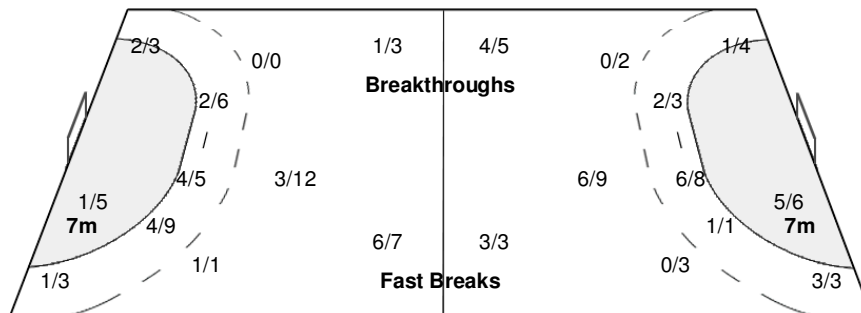

Suzhou

XIX Women's World Championship 2009

China

MON 7 DEC 2009
21:15

Preliminary Round Group C

Spectators: 200

Match Team Statistics

Match No: 33

ROU 31 - 25 HUN

(16 - 7) (15 - 18)

Referees: GEIPEL L / HELBIG M (GER)

HUN - Hungary

Shots Distribution

Players

Goals / Shots

2 ZACSIK S	6 VÉRTEN O	7 SZUCSANSZKI Z	8 KOVACSICS A	10 BULATH A	11 SZABO V	14 TOTH K
0/1	0/1	0/1	0/1	2/3	1/1	1/1
1/1	0/1	0/1	0/1	1/2	0/1	1/1
0/1	1/1	4/4	0/1	1/1	2/2	
1-Post	1-Blocked	1-Post	1-Blocked	1-Missed	1-Blocked	1-Missed

17 TOTH T	22 BODI B	23 SZEKERES K	33 JUHASZ G	87 TOMORI Z
1/1	1/1		1/1	0/1
1/2				
1/3	2/2	2/3		
2-Missed	1-Post			1-Blocked

Team Goals / Shots

5/7	1/3	2/2
3/5	0/2	2/5
5/8	3/6	4/5
4-Missed	3-Post	4-Blocked

Offence