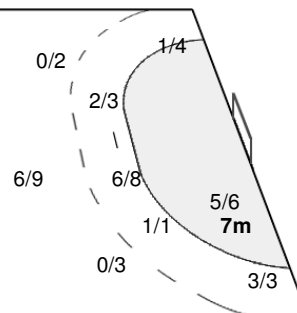

Defence

Goalkeepers Saves / Shots

1/4	0/3
0/3	2/5
4/9	0/7

1 PASTROVICS M

0/1	0/1
	0/1
	1/4

12 HERR O

1/3	0/2
0/3	2/4
4/9	0/5

Legend:

G/S Goals/Shots	% Efficiency	6m 6-metre Shots	7m 7-metre Shots	9m 9-metre Shots
S/S Saves/Shots	Wing Wing Shots	FB Fast Breaks	BT Breakthroughs	EX Exclusions
AS Assists	TF Technical Faults	ST Steals	BS Blocked Shots	TP Time Played
YC Yellow Cards	RC Red Cards	n/a not applicable	2Min 2 Minute Suspensions	
+ 2 Minute + 2 Minute Suspensions