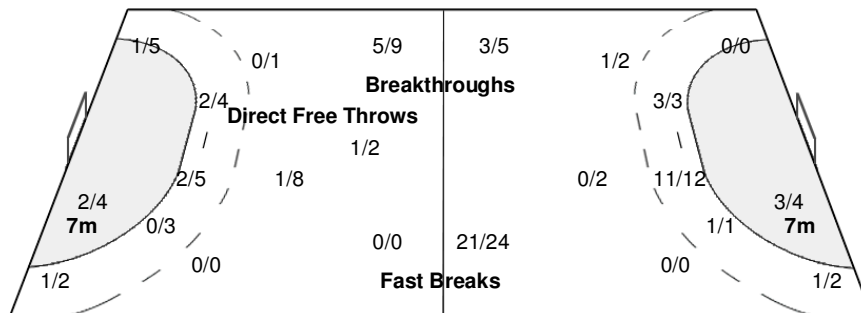

Suzhou

XIX Women's World Championship 2009

China

MON 7 DEC 2009
19:15

Preliminary Round Group C

Spectators: 400

Match Team Statistics

Match No: 32

NOR 44 - 15 CHI

(21 - 7) (23 - 8)

Referees: BRUNOVSKY P / CANDAV (SVK)

CHI - Chile

Shots Distribution

Players

Goals / Shots

2 FLORES P			3 SCIARAFFIA C			5 VERA P			6 ANGEL G			7 CAJAS P			8 LETELIER M			9 VALENZUELA M		
0/1						0/2	0/1										1/1			
0/1			2/2			1/1	1/1	0/1						1/1			1/1			
												1-Blocked			2-Post					
10 FEUCHTMANN I			11 FLORES V			13 MUSALEM M			15 CEZA D			17 CANESSA D								
0/1					1/1									0/1						
1/1	0/2	1/1	0/1	0/1	1/1									0/1						1/1
1/2			0/1					0/2	2/2											
3-Missed			2-Blocked			1-Post			1-Blocked			1-Missed								

Team Goals / Shots

0/1		1/1
1/5	0/4	3/4
7/10	1/1	2/5
5-Missed 3-Post 4-Blocked		

Offence