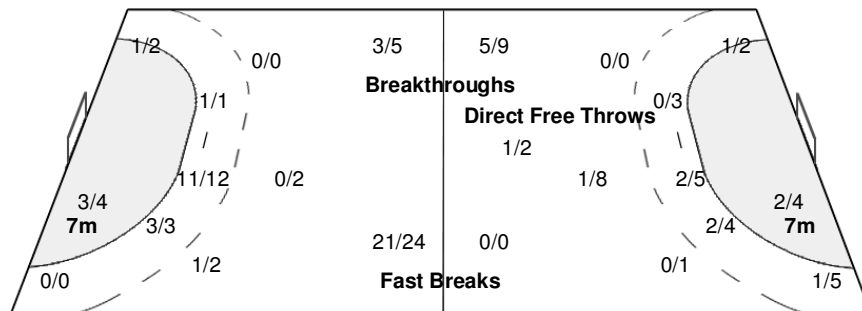

Suzhou

XIX Women's World Championship 2009

China

MON 7 DEC 2009
19:15

Preliminary Round Group C

Spectators: 400

Match Team Statistics

Match No: 32

NOR 44 - 15 CHI

(21 - 7) (23 - 8)

Referees: BRUNOVSKY P / CANDAV (SVK)

NOR - Norway

Shots Distribution

Players

Goals / Shots

2 URNE R	5 ALSTAD I	6 LOKE H	7 NOSTVOLD T	8 BREIVANG K	11 JOHANSEN K	13 FRAFJORD M
1/1	1/1 0/1	1/1 2/2	1/1 0/1 3/3	1/1 1/1	1/1 1/1 2/2 1/1	1/1 1/1
1-Missed	1-Post			1-Blocked		

18 RIEGELHUTH L	20 STANGE T	21 EDIN A	23 HERREM C
1/2 4/4	1/1 1/2 2/2	1/1 1/1	2/2 0/1 0/1 2/2 1/1
1-Post			

Team Goals / Shots

4/5	3/3	2/2
5/9	4/5	3/4
15/15	4/5	8/8
1-Missed	2-Post	1-Blocked

Offence

Defence

Goalkeepers Saves / Shots

1/1	0/1
4/5	1/4
3/10	3/5

1 GRIMSBO K

0/1
3/3
2/6

12 PEDERSEN T

1/1	0/1
2/3	1/1
1/4	1/2