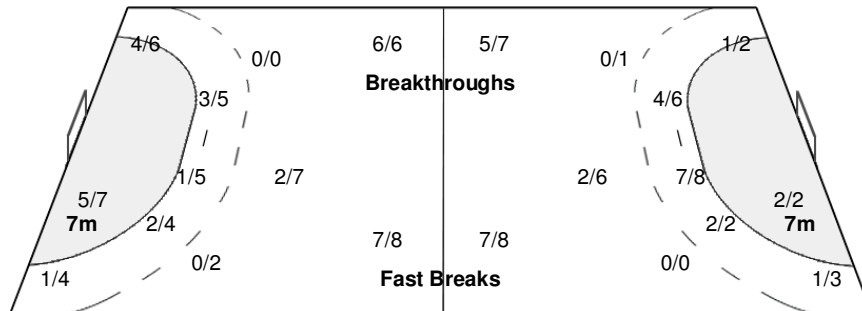

Suzhou

XIX Women's World Championship 2009 China

MON 7 DEC 2009
17:15

Preliminary Round Group C

Spectators: 250

Match Team Statistics

Match No: 31

JPN 31 - 31 TUN
(16 - 14) (15 - 17)

Referees: LICIS R / STOLAROV S Z (LAT)

JPN - Japan

Shots Distribution

Players

Goals / Shots

3 TAKAHASHI M	4 KAMIMACHI S	5 ITO A	6 UEGAKI A	7 SHINJO A	8 SAKUGAWA H	9 SAKAMOTO T
1/1			0/1	1/1 1/2		
3/3	2/2 1/1	0/1	0/1 1/2 0/1 2/2	1/1 0/1		0/1
1-Post			2-Blocked		1-Post	
10 FUJII S	14 MAKI K	17 ARIHAMA Y	18 YOKOSHIMA K	20 ISHITATE M		
3/3		1/1 1/1 2/2				
2/4	2/3	2/2			1/1	
1/1 2/2		1/1				
1-Blocked		3-Missed 2-Post				

Team Goals / Shots

6/6	2/4	2/2
3/6		5/7
4/7	3/5	6/6
3-Missed	4-Post	3-Blocked

Offence