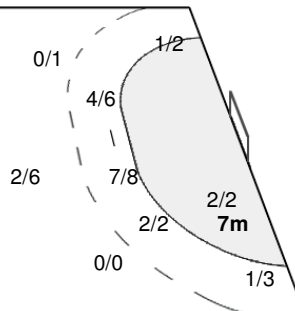

Defence

Goalkeepers Saves / Shots

0/3	1/2	1/3
0/5	1/1	2/4
1/10	1/2	1/9

16 TASHIRO H

0/3	1/2	1/2
0/4	1/1	2/4
1/10	1/1	1/9

22 FUJIMA K

		0/1
0/1		
	0/1