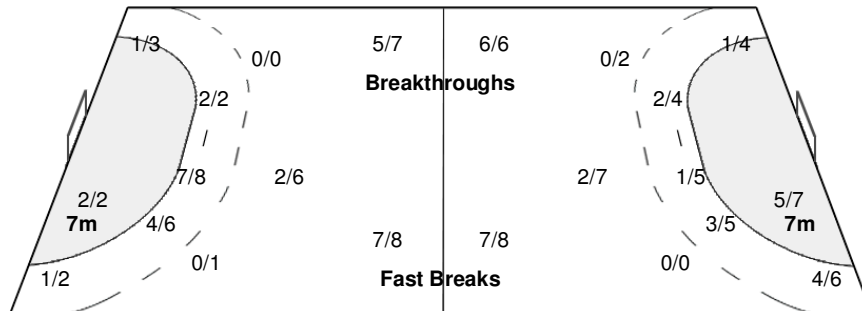

Suzhou

XIX Women's World Championship 2009

China

MON 7 DEC 2009
17:15

Preliminary Round Group C

Spectators: 250

Match Team Statistics

Match No: 31

JPN 31 - 31 TUN

(16 - 14) (15 - 17)

Referees: LICIS R / STOLAROV S Z (LAT)

TUN - Tunisia

Shots Distribution

Players

Goals / Shots

4 GHERISSI E	6 ELGHAOUI A	8 BEN CHEIKH J	9 MSAAD H	10 TOUMI R	11 DALY C	14 KOUKI M
1/1	1/1	1/1	0/1			
0/1	1/1	0/1		2/2	1/1	
3/3	1/1	3/3	1/1	2/2	1/1	
1-Missed 1-Post			1-Post		1-Post	

17 KILANI O	18 ABDELHAK H	20 CHEBBAH M	24 KHOULDI I	27 GHANMI S
	2/2	1/1	0/1	
	1/1	2/2		
	1/2	0/1	1/1	1/2
		3/3		
1-Blocked		1-Missed		

Team Goals / Shots

3/3	1/2	2/3
5/5	0/1	2/4
9/10	1/2	8/9
2-Missed	3-Post	1-Blocked

Offence

Defence

Goalkeepers Saves / Shots

0/6	2/4	0/2
3/6		2/7
3/7	2/5	0/6

1 BEN SLAMA N

0/3	0/2	0/2
0/2		2/6
3/4	1/2	0/1

12 CHERIF W

0/3	2/2	
3/4		0/1
0/3	1/3	0/5

Legend:							
G/S Goals/Shots	% Efficiency	6m 6-metre Shots	7m 7-metre Shots	9m 9-metre Shots			
S/S Saves/Shots	Wing Wing Shots	FB Fast Breaks	BT Breakthroughs	EX Exclusions			
AS Assists	TF Technical Faults	ST Steals	BS Blocked Shots	TP Time Played			
YC Yellow Cards	RC Red Cards	n/a not applicable	2Min 2 Minute Suspensions				
+ 2 Minute + 2 Minute Suspensions