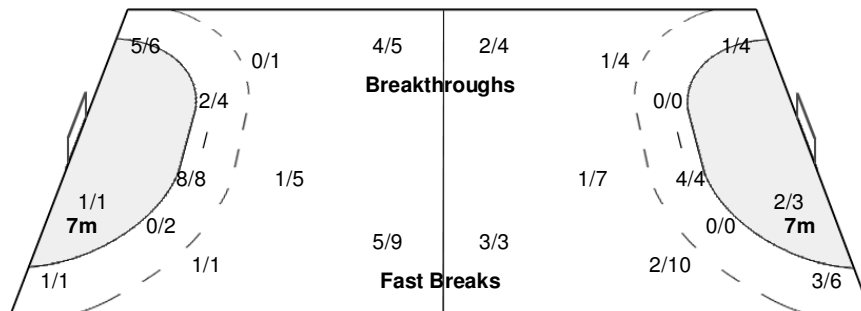

Wuxi

XIX Women's World Championship 2009

China

SAT 5 DEC 2009
19:00

Preliminary Round Group A

Spectators: 300

Match Team Statistics

Match No: 2

SWE 28 - 19 CGO

(9 - 9) (19 - 10)

Referees: RALUY O / SABROSO A (ESP)

SWE - Sweden

Shots Distribution

Players

Goals / Shots

2 ISAKSON K	3 FLOGNMAN K	4 BOSON M	7 WIKENSTEN J	9 SKOGSBERG P	11 VIREN L	15 AHLM J
0/1	2/2	0/1	5/5	0/1	1/1	0/1
1/1	3/3	0/1	1/1	1/1	1/1	2/2
2/2		1-Post		2-Missed	1-Post	1-Blocked
17 TORSTENSON L	18 WIBERG J	20 GULLDEN I	23 WALLTER T	27 JACOBSEN S		
0/1		1/1	1/1			
2/3	1/1	1/1	0/1	1/1	1/1	
1-Missed				2-Missed		

Team Goals / Shots

0/2	0/1	5/5
1/2		3/3
14/16	1/2	4/4
5-Missed	2-Post	1-Blocked

Offence

Goalkeepers Saves / Shots

2/4	0/1	2/5
2/2		1/2
1/10		6/9

12 KAIN G

2/3	2/5
1/1	1/2
1/10	6/9

16 GRUBBSTROM C

0/1	0/1
1/1