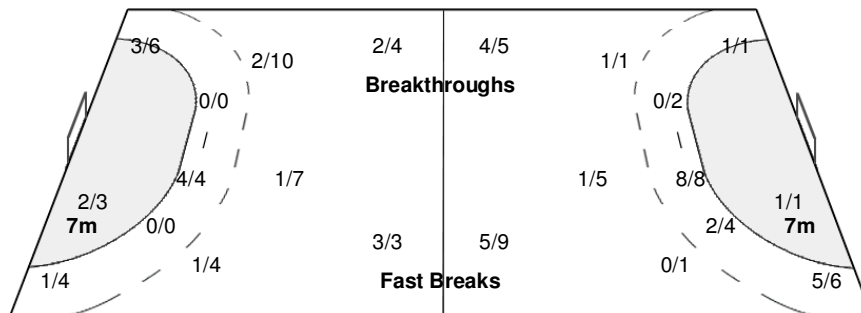

Wuxi

XIX Women's World Championship 2009

China

SAT 5 DEC 2009
19:00

Preliminary Round Group A

Spectators: 300

Match Team Statistics

Match No: 2

SWE 28 - 19 CGO

(9 - 9) (19 - 10)

Referees: RALUY O / SABROSO A (ESP)

CGO - Congo

Shots Distribution

Players

Goals / Shots

2 OKOKO J	3 LEKIBI D	4 EYALA DELPOKO H	5 OKOMBA. C	6 ESSOPONDO P	7 KIBAMBA NKEMBO L	8 NGALOYI BOYEMBE M
1/1	1/2	2/2	1/1	0/1	0/1	1/1
1-Missed	1-Post	2/2	1/1	1-Post	0/1	1/4
						3-Blocked

9 BASSARILA N	10 MAVOUNGOU E	11 OKOYE MBON C	13 ITOUA ATSONO A	14 NGOLI MADZOU P
0/2	1/1	0/1	1/1	1/1
0/1		0/1	1/1	1/1
1-Missed		0/1	2/2	0/2
		2/2	1-Blocked	2-Blocked
			2-Blocked	2-Blocked

Team Goals / Shots

2/4	1/1	3/5
0/2		1/2
9/10		3/9
2-Missed	2-Post	8-Blocked

Offence

Defence

Goalkeepers Saves / Shots

2/2	1/1	0/5
1/2		0/3
2/16	1/2	0/4

12 OKANATHA L

1/1	1/1	0/2
1/2		0/3
2/15	1/1	0/3

16 OYOUKOU S

1/1		0/3
0/1	0/1	0/1

Legend:

G/S Goals/Shots	% Efficiency	6m 6-metre Shots	7m 7-metre Shots	9m 9-metre Shots
S/S Saves/Shots	Wing Wing Shots	FB Fast Breaks	BT Breakthroughs	EX Exclusions
AS Assists	TF Technical Faults	ST Steals	BS Blocked Shots	TP Time Played
YC Yellow Cards	RC Red Cards	n/a not applicable	2Min 2 Minute Suspensions	
+ 2 Minute + 2 Minute Suspensions