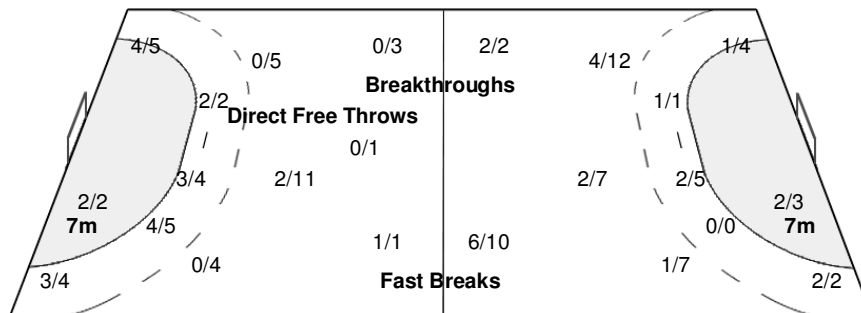

Wuxi

XIX Women's World Championship 2009

China

MON 7 DEC 2009
21:00

Preliminary Round Group A

Spectators: 200

Match Team Statistics

Match No: 27

FRA 23 - 21 SWE

(9 - 13) (14 - 8)

Referees: FLORESCU D / DUTA A (ROU)

SWE - Sweden

Shots Distribution

Players

Goals / Shots

2 ISAKSON K	3 FLOGNMAN K	4 BOSON M	5 HOLMGREN S	6 ISLAS HELGESSON T	7 WIKENSTEN J	11 VIREN L
	0/1		1/1		0/1	
	1/1	1/1	1/2			
			2/2	0/1	2/2	1/1
		1-Missed				1/1

15 AHLM J	17 TORSTENSON L	18 WIBERG J	20 GULLDEN I	27 JACOBSEN S
0/1				1/1
0/1	1/2	1/1		0/1
2/2	1/1	0/1	1/1	0/1
1-Post	1-Missed	1-Post	1-Missed	1-Blocked
1-Blocked	2-Blocked		3-Blocked	

Team Goals / Shots

1/3	4/4
2/6	2/4
5/7	6/8
3-Missed	7-Blocked
2-Post	

Offence

Defence

Goalkeepers Saves / Shots

0/3	1/3	1/4
4/5		2/3
4/10	0/1	1/7

0/3	1/3	1/4
4/5		2/3
4/10	0/1	1/7

12 KAIN G
0/3
4/5
4/10

16 GRUBBSTROM C

Legend:

G/S Goals/Shots	% Efficiency	6m 6-metre Shots	7m 7-metre Shots	9m 9-metre Shots
S/S Saves/Shots	Wing Wing Shots	FB Fast Breaks	BT Breakthroughs	EX Exclusions
AS Assists	TF Technical Faults	ST Steals	BS Blocked Shots	TP Time Played
YC Yellow Cards	RC Red Cards	n/a not applicable	2Min 2 Minute Suspensions	
+ 2 Minute + 2 Minute Suspensions