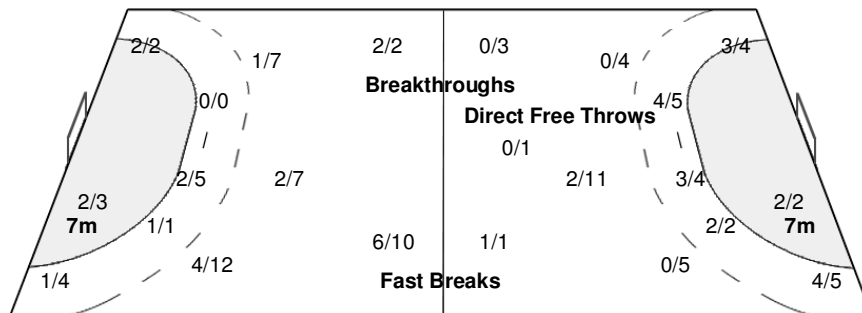

Wuxi

XIX Women's World Championship 2009

China

MON 7 DEC 2009
21:00

Preliminary Round Group A

Spectators: 200

Match Team Statistics

Match No: 27

FRA 23 - 21 SWE

(9 - 13) (14 - 8)

Referees: FLORESCU D / DUTA A (ROU)

FRA - France

Shots Distribution

Players

Goals / Shots

2 GOUDJO A	5 AYGLON C	7 PINEAU A	8 MENDY C	9 BAUDOUIN P	17 DEMBELE S	18 DEROIN A
1/1	0/1	1/1	1/1	1/1	0/1	0/1
1/1	0/1	1/1	0/1	1/1	1/2	1/1
	1-Post 2-Blocked	1-Post	2-Post	1-Post	1-Missed	2-Post 2-Blocked
19 VANPARYS-TORRES C	20 TERVEL R	21 LIMAL M	22 PIEJOS K	24 SIGNATE M		
1/1	1/1	0/2	1/1	1/1		0/1
0/1		0/1	2/2	1/2	1/1	1/1
1-Missed		1-Missed	1-Blocked	2-Missed		

Team Goals / Shots

3/3	2/3	3/4
1/5		1/3
6/10	1/1	6/7
5-Missed	7-Post	5-Blocked

Offence

Defence

Goalkeepers Saves / Shots

2/3	0/4
4/6	2/4
2/7	2/8

12 LEYNAUD A

1/1	0/2
3/4	1/2
0/2	1/1
2/4	

16 DARLEUX C

1/2	0/2
1/2	1/2
2/5	1/2
0/4