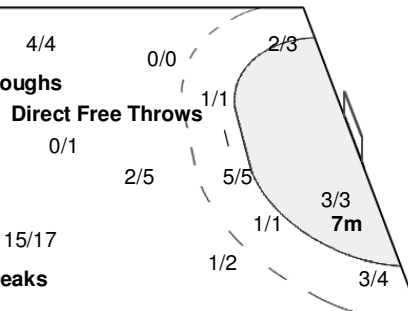

3/5	1/3	2/3
1/5		1/5
8/9	1/3	7/8
4-Missed	2-Post	1-Blocked

Offence

Defence

Goalkeepers Saves / Shots

1/4	1/5	0/2
0/2	1/2	1/3
0/11		1/13

1 LOUOBA D

1/3		
0/5		1/9

12 OKANATHA L