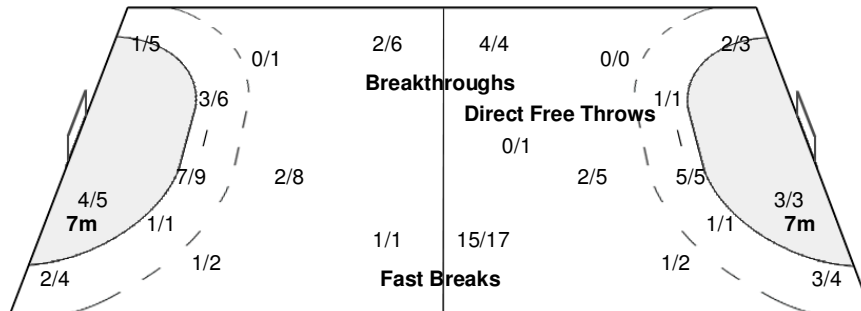

Wuxi

XIX Women's World Championship 2009

China

MON 7 DEC 2009
19:00

Preliminary Round Group A

Spectators: 300

Match Team Statistics

Match No: 26

DEN 37 - 24 CGO

(20 - 12) (17 - 12)

Referees: OPAVA J / VALEK P (CZE)

CGO - Congo

Shots Distribution

Players

Goals / Shots

2 OKOKO J		3 LEKIBI D		4 EYALA DELPOKO H		5 OKOMBA. C		6 ESSOPONDO P		7 KIBAMBA NKEMBOL		9 BASSARILA N	
1/1	1/1			1/1			1/1			0/1	0/1		0/1
1/2							0/1						0/1
1/2					2/2		0/1		1/1		0/2	3/3	1/1
1-Post						1-Missed				1-Blocked			

10 MAVOUNGOU E		11 OKOYE MBON C		13 ITOUA ATSONO A		14 NGOLI MADZOU P		15 LOEMBA A	
	0/1	1/1					0/1		
0/1		0/1	1/1	0/1	0/1		0/1		
		5/5		2/2	1/1				
2-Missed		1-Missed 1-Post							

Team Goals / Shots

3/5	1/3	2/3
1/5		1/5
8/9	1/3	7/8
4-Missed	2-Post	1-Blocked

Offence