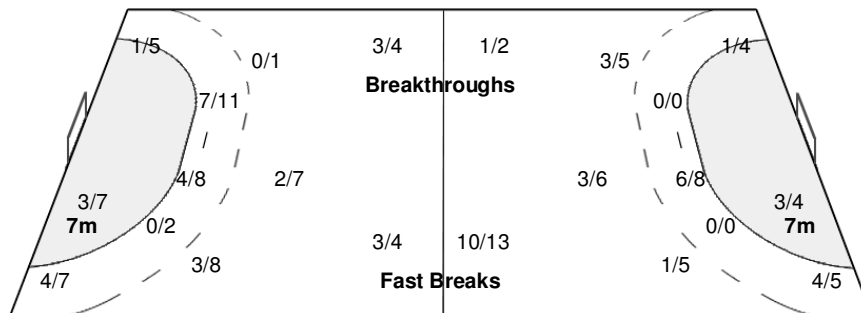

Wuxi

XIX Women's World Championship 2009

China

MON 7 DEC 2009
17:00

Preliminary Round Group A

Spectators: 250

Match Team Statistics

Match No: 25

GER 32 - 30 BRA

(19 - 12) (13 - 18)

Referees: RALUY O / SABROSO A (ESP)

BRA - Brazil

Shots Distribution

Players

Goals / Shots

2 DINIZ F			3 ANASTACIO J			4 da SILVA F			5 GRIS S			6 da COSTA C			8 da SILVA F			9 RODRIGUES A		
		1/1				1/2	0/1	1/1						0/2			0/1	1/1	1/1	
		1/1						1/1						0/2			0/1			0/2
1/1	1/1	1/2			1/1		0/1	1/1						1/1				1/1	0/1	1/1
			1-Blocked			1-Post						2-Missed	1-Post		1-Blocked	1-Missed	2-Post	1-Blocked		
10 ROSAS A			11 SILVA R			15 PINHEIRO S			18 AMORIM E			19 LIMA A								
						5/6		2/2	2/3			1/1								
						1/1	0/1	0/1		0/3	1/1									
						1/2		1/1		0/1				0/1						
						1-Post			1-Missed		2-Blocked									

Team Goals / Shots

10/13	1/2	4/4
1/3	0/5	3/6
5/6	1/5	5/6
4-Missed	5-Post	5-Blocked

Offence

Defence

Goalkeepers Saves / Shots

4/8	0/4	0/3
5/8		1/1
0/10	3/4	1/8

12 PESSOA M

0/2	0/2	
0/1		1/1
0/4		0/1

16 ARENHART B

4/6	0/2	0/3
5/7		
0/6	3/4	1/7

Legend:

G/S Goals/Shots	% Efficiency	6m 6-metre Shots	7m 7-metre Shots	9m 9-metre Shots
S/S Saves/Shots	Wing Wing Shots	FB Fast Breaks	BT Breakthroughs	EX Exclusions
AS Assists	TF Technical Faults	ST Steals	BS Blocked Shots	TP Time Played
YC Yellow Cards	RC Red Cards	n/a not applicable	2Min 2 Minute Suspensions	
+ 2 Minute + 2 Minute Suspensions