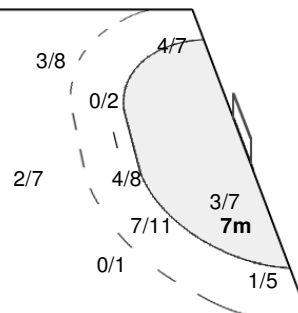

Defence

Goalkeepers Saves / Shots

3/13	1/2	0/4
2/3	5/5	3/6
1/6	4/5	1/6

1 ENGLERT S

	1/1	2/2
0/2		

16 WOLTERING C

3/13	1/2	0/4
2/3	4/4	1/4
1/4	4/5	1/6