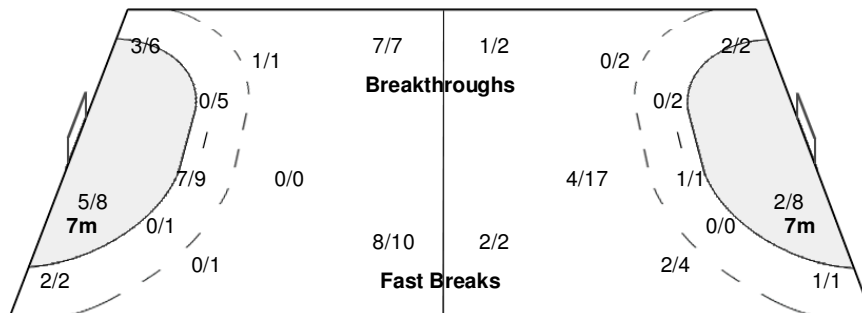

Changzhou

XIX Women's World Championship 2009

China

SUN 6 DEC 2009
17:30

Preliminary Round Group D

Spectators: 500

Match Team Statistics

Match No: 23

ARG 15 - 33 ESP

(9 - 14) (6 - 19)

Referees: GATELIS M / MAZEIKA V (LTU)

ESP - Spain

Shots Distribution

Players

Goals / Shots

2 LOPEZ HERRERO M	3 BARNO SAN MARTIN A	4 MARTIN BERENGUER C	6 ALBERTO FRANCISCO	7 FERNANDEZ IBAÑEZ B	8 CUADRADO DEHESA V	10 AGUILAR DIAZ M
1/2	1/1 1/1	1/1 1/2 2/2	1/1 0/1 0/1 0/1 2/2	1/1 0/1	1/1 1/1	3/3 0/1 3/3 2/3
	1-Post	1-Missed	1-Missed 1-Post	1-Post		
11 BENZAL ANDALOUSSI	14 CHAVEZ HERNANDEZ E	17 PINEDO SAENZ E	18 FERNANDEZ MOLINOS	26 ASENSI VIDAL M		
1/1 1/1	1/1 1/1	1/1 2/2	1/1 2/3	1/1 1/1		
1-Missed 1-Post	1-Missed					

Team Goals / Shots

5/5	4/5	
8/10		3/4
5/8	5/7	3/3
4-Missed	4-Post	

Offence