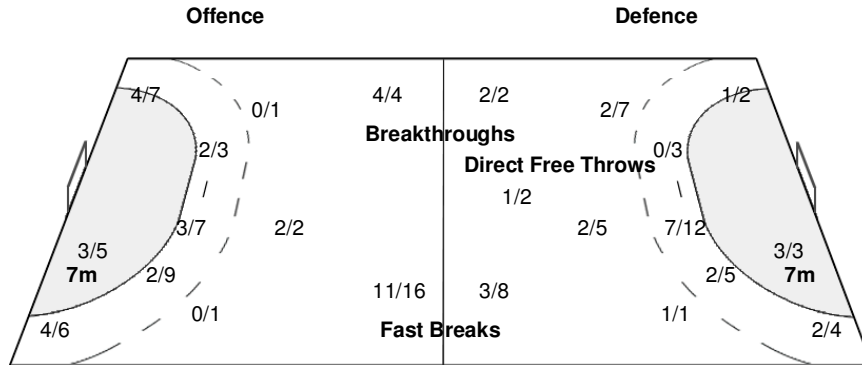

Changzhou

XIX Women's World Championship 2009

China

SUN 6 DEC 2009
15:30

Preliminary Round Group D

Spectators: 300

Match Team Statistics

Match No: 22

CIV 26 - 35 KOR
(13 - 15) (13 - 20)

Referees: GJEDING M / HANSEN M (DEN)

KOR - Korea

Shots Distribution

Players

Goals / Shots

2 WOO S			3 KIM O			4 LEE E			5 NAM H			6 JUNG J			9 KIM C			10 LEE S		
1/1	2/2			1/1	1/1	2/2	1/1							1/1						
	0/1	1/2			1/1		1/1							0/2			0/1			
	1/1	1/1	2/2	2/2	1/2	1/1						3/3	1/2	1/2	1/1					1/1
2-Post			2-Post			1-Blocked 2-Missed						2-Missed 1-Post								
13 YOO H			14 KANG J			17 PARK H			19 YU E			20 MOON P								
									1/1				1/1	1/1						
									0/1			1/1								
									1/1	1/2	1/1	1/1		0/1						
									1-Post			2-Post								

Team Goals / Shots

4/4	5/5	3/3
2/3	0/1	2/7
9/9	6/8	4/7
4-Missed 8-Post 1-Blocked		

Goalkeepers Saves / Shots

0/1	1/1	1/1
2/6	1/1	6/9
1/7	2/4	2/12

12 MOON K

0/2	1/1	2/3
1/6		0/3

16 LEE M

0/1	1/1	1/1
2/4		4/6
0/1	2/4	2/9

Legend:		
G/S Goals/Shots	% Efficiency	6m 6-metre Shots
S/S Saves/Shots	Wing Wing Shots	7m 7-metre Shots
AS Assists	TF Technical Faults	9m 9-metre Shots
YC Yellow Cards	RC Red Cards	EX Exclusions
+ 2 Minute + 2 Minute Suspensions		TP Time Played
		BT Breakthroughs
		ST Steals
		BS Blocked Shots
		n/a not applicable
		2Min 2 Minute Suspensions