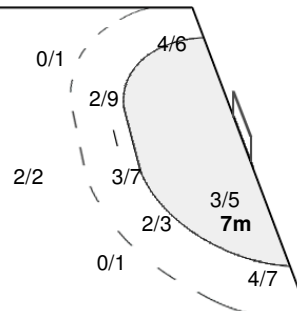

Defence

Goalkeepers Saves / Shots

0/4	0/5	0/3
1/3	1/1	5/7
0/9	2/8	3/7

1 KOFFIC

0/1	0/4	0/1
		0/1
0/3		

16 KANGAH G

0/3	0/1	0/2
1/3	1/1	5/6
0/6	2/8	3/7