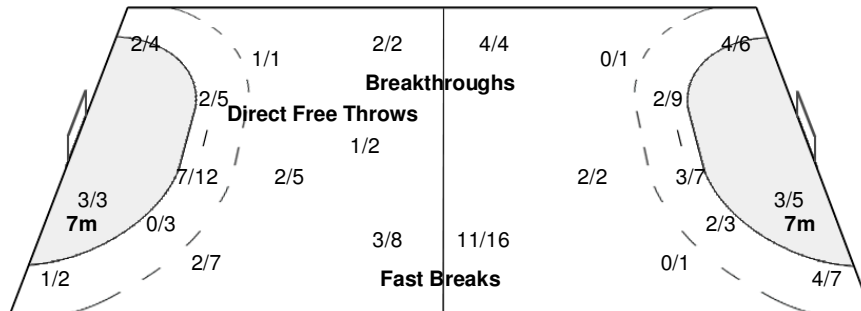

Changzhou

XIX Women's World Championship 2009

China

SUN 6 DEC 2009
15:30

Preliminary Round Group D

Spectators: 300

Match Team Statistics

Match No: 22

CIV 26 - 35 KOR
(13 - 15) (13 - 20)

Referees: GJEDING M / HANSEN M (DEN)

CIV - Ivory Coast

Shots Distribution

Players

Goals / Shots

3 KOUDOU A	5 MAMBO N	6 DONGO C	7 GUEDE C	8 DOSSO A	9 GONDO-BREDOU P	11 TAGRO M
2/3	1/1	1/1	1/1	0/1	2/2	0/1
0/1	1/1	0/1	1/1	0/1	2/4	1/1
1/1	0/1	1/1	1/1	0/1	2/3	1/1
		1-Blocked		2-Missed	1-Blocked 2-Missed 2-Post	1-Blocked

14 TOUALY M	15 KOABENAN E	17 KARAMOKO A	20 SAMAGOULOUGOU F	25 ABOGNY R
0/1	1/2	1/2	1/1	1/1
0/1	1/2	1/1	1/1	1/1
				1-Missed
	1-Post 1-Blocked			

Team Goals / Shots

1/1	0/1	0/1
4/6	0/1	3/9
6/7	2/4	10/12
5-Missed	3-Post	4-Blocked

Offence