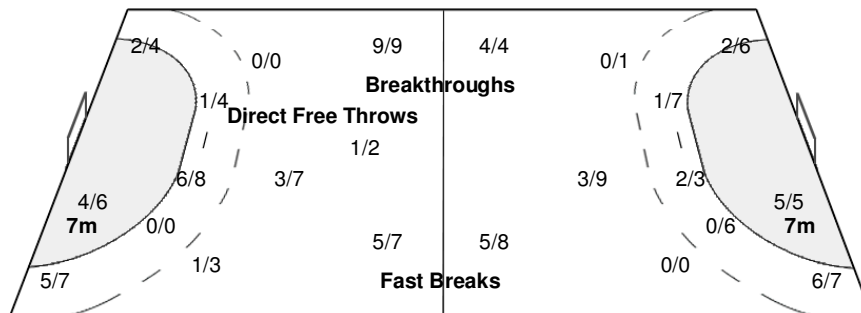

Suzhou

XIX Women's World Championship 2009

China

SUN 6 DEC 2009
21:15

Preliminary Round Group C

Spectators: 200

Match Team Statistics

Match No: 21

JPN 28 - 37 ROU

(17 - 17) (11 - 20)

Referees: BRUNOVSKY P / CANDAV (SVK)

ROU - Romania

Shots Distribution

Players

Goals / Shots

5 AMARIEI C	7 NECHITA A	8 NEAGU C	9 PUSCASU I	10 STANCA I	11 MANEA O	13 VARZARU C
0/1	1/1	2/2	1/1	0/1	1/1	
2/2	0/1	1/2	2/2	0/1	1/1	1/1
2/2	1/1	1/1	4/4	3/3	2/2	1/1
		2-Missed	2-Blocked	2-Post	1-Missed	1-Missed 1-Post

14 MOLDOVAN A	18 FIERA A	25 VADINEANU C	55 GAIGER M	99 LECUSANU G
1/1		1/1	1/1	
2/2				0/1
1-Missed		1-Missed		0/1

Team Goals / Shots

4/4	2/4	4/4
3/5	0/3	6/7
12/12	1/2	5/5
6-Missed	3-Post	2-Blocked

Offence