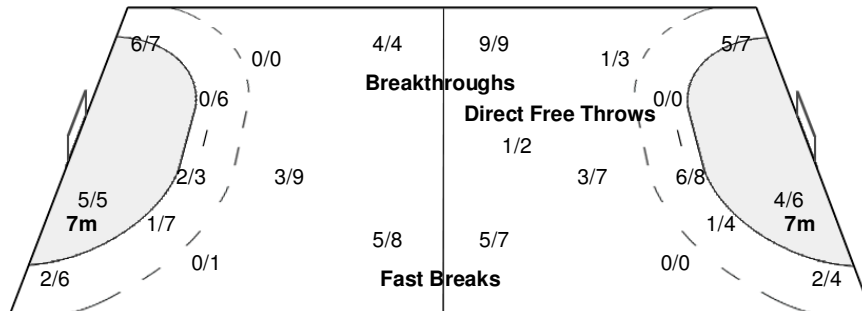

Suzhou

XIX Women's World Championship 2009

China

SUN 6 DEC 2009
21:15

Preliminary Round Group C

Spectators: 200

Match Team Statistics

Match No: 21

JPN 28 - 37 ROU
(17 - 17) (11 - 20)

Referees: BRUNOVSKY P / CANDAV (SVK)

JPN - Japan

Shots Distribution

Players

Goals / Shots

3 TAKAHASHI M	5 ITO A	6 UEGAKI A	7 SHINJO A	8 SAKUGAWA H	9 SAKAMOTO T	10 FUJII S
		2/3		2/2		
		0/1	1/1	0/1	0/1	1/1
		3/4	0/2	2/2	3/3	2/2
		1-Blocked		1-Post		
						1-Missed 1-Post
						1-Blocked
11 NAKASONE A	14 MAKI K	17 ARIHAMA Y	20 ISHITATE M	25 TANABE Y		
	1/1	1/1	1/1			
0/1		3/3	0/1			0/1
1/1	0/1					
1-Missed		3-Missed 2-Post	2-Blocked			

Team Goals / Shots

3/4	1/1	3/3
1/4	0/3	1/3
15/16	2/6	2/3
5-Missed	4-Post	4-Blocked

Offence

Defence

Goalkeepers Saves / Shots

0/4	2/4	0/4
2/5	3/3	1/7
0/12	1/2	0/5

16 TASHIRO H

0/3	2/4	0/4
2/2	3/3	0/5
0/7	1/1	0/5

22 FUJIMA K

0/1		
0/3		1/2
0/5	0/1