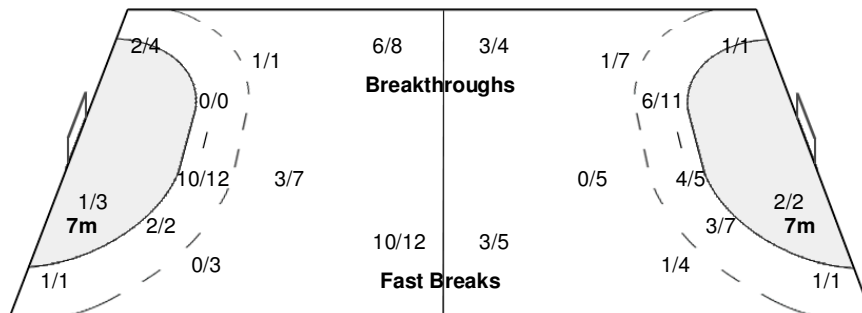

Suzhou

XIX Women's World Championship 2009

China

SUN 6 DEC 2009
19:15

Preliminary Round Group C

Spectators: 200

Match Team Statistics

Match No: 20

TUN 25 - 36 NOR

(14 - 18) (11 - 18)

Referees: GEIPEL L / HELBIG M (GER)

NOR - Norway

Shots Distribution

Players

Goals / Shots

5 ALSTAD I	6 LOKE H	7 NOSTVOLD T	8 BREIVANG K	9 LUNDE-BORGERSEN K	11 JOHANSEN K	13 FRAFJORD M
1/1	1/1	2/2			1/1	1/1
1/1	1/1	0/1			3/3	
1/1	1/1	3/3	1/1	1/1	1/1	2/2
2-Post	2-Blocked					1-Post
14 LARSEN T	18 RIEGELHUTH L	20 STANGE T	21 EDIN A	23 HERREM C		
	0/1	1/1		1/1		
	1/1			0/1		1/1
	1/1	1/1	0/1	2/2		1/1
	1-Missed	1-Post	1-Blocked	1-Missed	1-Blocked	

Team Goals / Shots

3/3	1/2	4/4
4/4		2/4
11/11	2/4	9/10
3-Missed	4-Post	4-Blocked

Offence

Defence

Goalkeepers Saves / Shots

	0/5	0/1
3/5	1/1	1/2
4/13	4/7	1/5

12 PEDERSEN T

	0/2	
1/2	1/1	
0/2	2/2	1/2

16 HARALDSEN K

	0/3	0/1
2/3		1/2
4/11	2/5	0/3

Legend:

G/S Goals/Shots	% Efficiency	6m 6-metre Shots	7m 7-metre Shots	9m 9-metre Shots
S/S Saves/Shots	Wing Wing Shots	FB Fast Breaks	BT Breakthroughs	EX Exclusions
AS Assists	TF Technical Faults	ST Steals	BS Blocked Shots	TP Time Played
YC Yellow Cards	RC Red Cards	n/a not applicable	2Min 2 Minute Suspensions	
+ 2 Minute + 2 Minute Suspensions