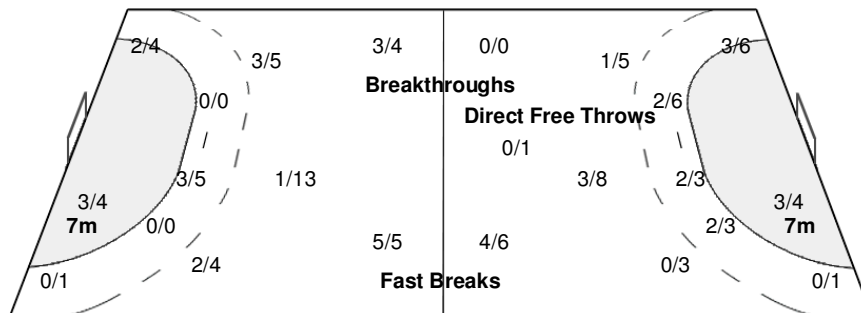

Wuxi

XIX Women's World Championship 2009

China

SAT 5 DEC 2009
17:00

Preliminary Round Group A

Spectators: 150

Match Team Statistics

Match No: 1

FRA 20 - 22 BRA

(9 - 13) (11 - 9)

Referees: OPAVA J / VALEK P (CZE)

BRA - Brazil

Shots Distribution

Players

Goals / Shots

2 DINIZ F	3 ANASTACIO J	4 da SILVA F	5 GRIS S	6 da COSTA C	8 da SILVA F	9 RODRIGUES A
1/1	0/1	0/1	1/1	1/1	1/1	1/2
0/1	0/1	0/1	0/1	0/1	1/1	1/1
	1-Post			1-Post		1-Missed
10 ROSAS A	11 SILVA R	15 PINHEIRO S	18 AMORIM E	19 LIMA A		
1/1		2/2	1/1	0/1		
1/1		1/1	4/4	0/1	0/1	
1-Missed		2-Blocked	1-Missed	1-Post	3-Blocked	

Team Goals / Shots

2/5	0/1	2/2
12/14	0/1	6/10
3-Missed	3-Post	6-Blocked

Offence

Defence

Goalkeepers Saves / Shots

0/1	1/1	1/3
3/4		2/4
2/6	1/1	0/10

1 de PAULA D

		0/1

16 ARENHART B

0/1	1/1	1/3
3/4		2/3
2/6	1/1	0/10

Legend:

G/S Goals/Shots	% Efficiency	6m 6-metre Shots	7m 7-metre Shots	9m 9-metre Shots
S/S Saves/Shots	Wing Wing Shots	FB Fast Breaks	BT Breakthroughs	EX Exclusions
AS Assists	TF Technical Faults	ST Steals	BS Blocked Shots	TP Time Played
YC Yellow Cards	RC Red Cards	n/a not applicable	2Min 2 Minute Suspensions	
+ 2 Minute + 2 Minute Suspensions