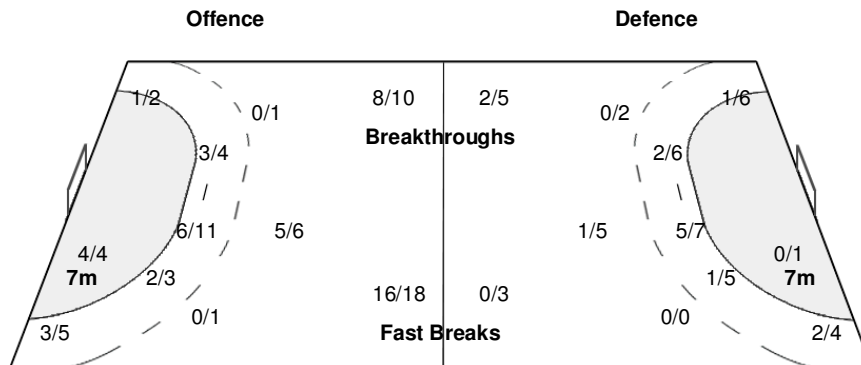

#### Team Goals / Shots

8/8	1/1	10/10
6/10	0/2	4/7
8/9	4/5	7/7

4-Missed 2-Post