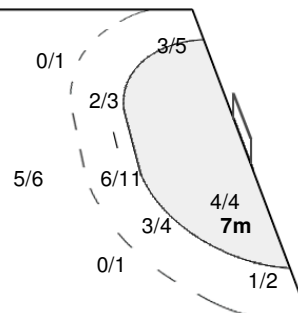

Defence

Goalkeepers Saves / Shots

0/8	0/1	0/10
4/10	2/2	3/7
1/9	1/5	0/7

1 MENDOZA G

0/2	0/3
1/2	1/1
0/5	0/2

12 CISTERNA A

0/6	0/1	0/7
3/8	1/1	2/4
1/4	1/3	0/4