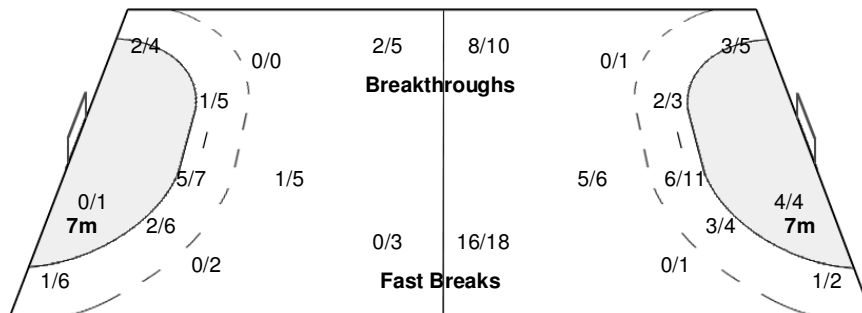

Suzhou

XIX Women's World Championship 2009

China

SUN 6 DEC 2009
17:15

Preliminary Round Group C

Spectators: 200

Match Team Statistics

Match No: 19

CHI 14 - 48 HUN

(6 - 24) (8 - 24)

Referees: GUSEVA V / VARTANIAN S (RUS)

CHI - Chile

Shots Distribution

Players

Goals / Shots

2 FLORES P	4 CANESSA B	5 VERA P	6 ANGEL G	7 CAJAS P	8 LETELIER M	9 VALENZUELA M
0/1 2/2	0/1 0/1	2/2 2/2	0/2 0/2	0/1 1/1	0/1 0/1	
1-Missed	2-Blocked	1-Blocked		1-Missed	1-Blocked	1-Blocked
10 FEUCHTMANN I	11 FLORES V	13 MUSALEM M	14 LANOS N	17 CANESSA D		
1/1 1/1	1/1 0/1 0/1 1/1		1/2 1/1 1-Post	1/1 0/2 2/2		
1-Missed 2-Post	3-Blocked	1-Blocked		1-Missed		

Team Goals / Shots

2/3	0/1	1/1
0/2	0/1	
5/9	3/7	3/3
4-Missed	3-Post	9-Blocked

Offence