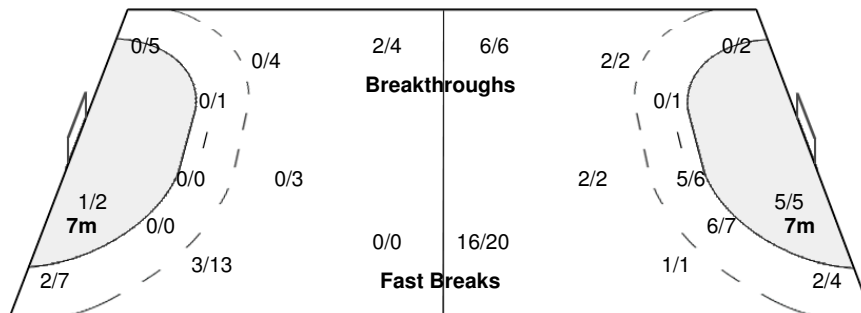

Zhangjiagang

XIX Women's World Championship 2009

China

SUN 6 DEC 2009
21:00

Preliminary Round Group B

Spectators: 100

Match Team Statistics

Match No: 18

THA 8 - 45 RUS

(6 - 19) (2 - 26)

Referees: BEJI A / FARAH S (TUN)

THA - Thailand

Shots Distribution

Players

Goals / Shots

2 WONGMAK T	3 SIPAK J	4 SILA V	5 MEEPHIAN T	6 PHONSEN J	7 CHAWDORN N	8 THANAWAT P
0/1	1/2 0/1 1/2	0/1	0/1 0/2	0/1	0/1	1/1 4/7 0/1 0/1
		1-Missed	2-Blocked 2-Missed		1-Missed	1-Missed 3-Blocked
9 NONTAWONGSKULSIRI	10 PANYIM S	11 NONGRUEANG P	12 SUPHASANAN N	13 SAWATPON W	15 BOONNAM P	
		0/1	0/1 1/1			
	1-Blocked		1-Missed 3-Blocked			

Team Goals / Shots

0/1		
2/5		0/2
5/9	1/4	0/3
6-Missed		9-Blocked

Offence

Defence

Goalkeepers Saves / Shots

0/6	0/5	0/8
0/5	2/2	2/4
2/13	1/4	1/6

1 LOKAM K

0/6	0/4	0/8
0/5	2/2	2/4
2/12	1/3	1/4