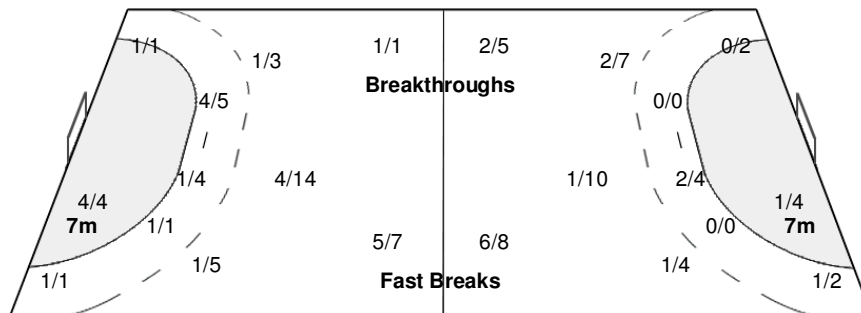

Wuxi

XIX Women's World Championship 2009

China

SUN 6 DEC 2009
21:00

Preliminary Round Group A

Spectators: 150

Match Team Statistics

Match No: 15

DEN 24 - 16 FRA

(11 - 8) (13 - 8)

Referees: RALUY O / SABROSO A (ESP)

DEN - Denmark

Shots Distribution

Players

Goals / Shots

2 MELGAARD M	3 KVIESGAARD M	5 AUGUSTESEN M	9 DALBY C	10 KROGSHEDE C	11 LUND NIELSEN L	15 LARSEN P
	1/1	1/1	1/1	5/5		
		0/1	1/1	1/1		
		1/1			1/1	
		1-Missed 1-Post	1-Missed	2-Blocked	1-Post	

18 KRISTENSEN K	19 JORGENSEN L	21 KRISTIANSEN K	22 TROELSEN T	23 KASTRUP S
0/1		1/2		1/2
	0/1	2/2	1/2	1/1
0/1		0/1	3/3	2/2
1-Missed		2-Blocked 1-Missed 2-Post	2-Blocked	

Team Goals / Shots

2/3	7/8
5/7	2/4
2/2	0/1
6/7	
4-Missed	4-Post
	6-Blocked

Offence