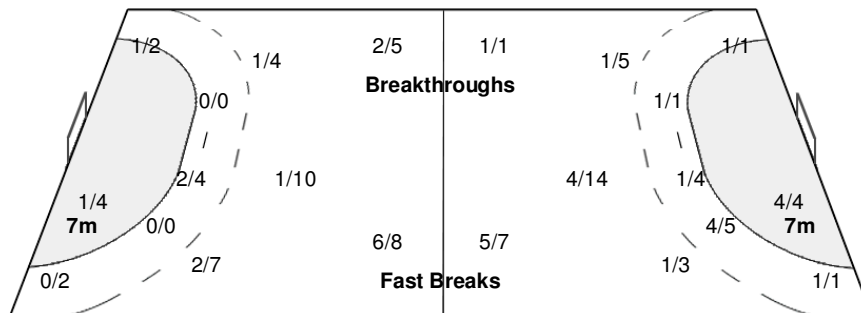

Wuxi

XIX Women's World Championship 2009

China

SUN 6 DEC 2009
21:00

Preliminary Round Group A

第十九届世界女子手球锦标赛
Spectators: 150

Match Team Statistics

Match No: 15

DEN 24 - 16 FRA

(11 - 8) (13 - 8)

Referees: RALUY O / SABROSO A (ESP)

FRA - France

Shots Distribution

Players

Goals / Shots

2 GOUDJO A	5 AYGLON C	7 PINEAU A	8 MENDY C	9 BAUDOIN P	17 DEMBELE S	18 DEROIN A
0/1	1/1	0/1 0/1 2/2	0/1	0/1 0/1 1/1	1/1 0/1 1/1	1/1 0/2
		1-Missed 1-Post	3-Blocked	1-Blocked		1-Post 1-Blocked
20 TERVEL R	21 LIMAL M	22 PIEJOS K	24 SIGNATE M	25 FIOSSONANGAYE S		
1/1 1/1	1/1	1/1	1/1 0/1 0/1 1/1	0/1 0/1	0/1	
1-Missed	1-Blocked		1-Missed	1-Post		

Team Goals / Shots

2/4	0/2	2/2
2/4	0/1	1/6
2/3	1/5	6/7
3-Missed	3-Post	6-Blocked

Offence

Defence

Goalkeepers Saves / Shots

1/3	1/8
2/7	2/4
0/2	1/1

12 LEYNAUD A

	0/4
2/5	1/3
0/1	1/2

16 DARLEUX C

1/3	1/4
0/2	1/1
0/1	0/5

Legend:

G/S Goals/Shots	% Efficiency	6m 6-metre Shots	7m 7-metre Shots	9m 9-metre Shots
S/S Saves/Shots	Wing Wing Shots	FB Fast Breaks	BT Breakthroughs	EX Exclusions
AS Assists	TF Technical Faults	ST Steals	BS Blocked Shots	TP Time Played
YC Yellow Cards	RC Red Cards	n/a not applicable	2Min 2 Minute Suspensions	
+ 2 Minute + 2 Minute Suspensions