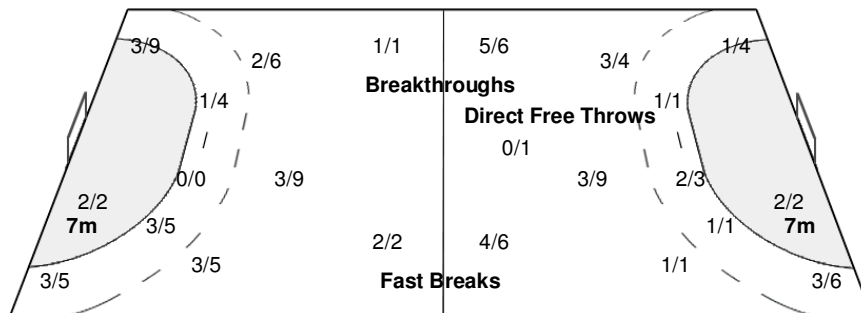

Wuxi

XIX Women's World Championship 2009

China

SUN 6 DEC 2009
19:00

Preliminary Round Group A

Spectators: 350

Match Team Statistics

Match No: 14

BRA 23 - 26 SWE

(8 - 14) (15 - 12)

Referees: HORVATH P / MARTON B (HUN)

BRA - Brazil

Shots Distribution

Players

Goals / Shots

2 DINIZ F	3 ANASTACIO J	4 da SILVA F	5 GRIS S	6 da COSTA C	8 da SILVA F	9 RODRIGUES A
0/0	1/1	1/2	1/1	1/1	0/1	1/1
	1-Post	1-Blocked	1-Missed	1-Post		1-Missed
10 ROSAS A	11 SILVA R	15 PINHEIRO S	18 AMORIM E	19 LIMA A		
0/1	1/1	0/1	1/1	1/1	1/1	0/1
1/1	1/1	2/3	1/1	1/1	1/1	0/2
1-Post			1-Post	1-Blocked	1-Missed	1-Blocked

Team Goals / Shots

2/3	0/1	3/4
1/2	0/2	3/4
7/8	1/4	6/9
3-Missed	4-Post	3-Blocked

Offence

Defence

Goalkeepers Saves / Shots

1/2	1/2
1/1	4/5
0/13	0/10

1 de PAULA D

1/1	1/1
1/1	3/3
0/7	0/4

16 ARENHART B

1/2	0/1
	1/2
0/6	0/6