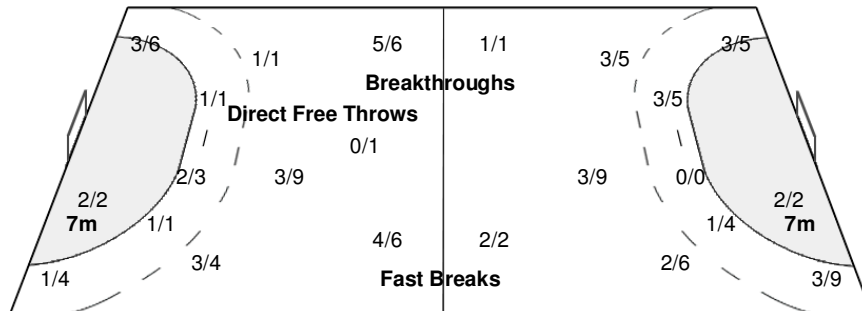

Wuxi

XIX Women's World Championship 2009

China

SUN 6 DEC 2009
19:00

Preliminary Round Group A

Spectators: 350

Match Team Statistics

Match No: 14

BRA 23 - 26 SWE

(8 - 14) (15 - 12)

Referees: HORVATH P / MARTON B (HUN)

SWE - Sweden

Shots Distribution

Players

Goals / Shots

4 BOSON M	5 HOLMGREN S	6 ISLAS HELGESSON T	7 WIKENSTEN J	9 SKOGSBERG P	11 VIREN L	15 AHLM J
0/1	1/2	0/1	0/1	0/1	1/1	5/5
1-Missed	1/1	1-Missed	1-Missed 1-Post	1/1	1/1	1-Missed
17 TORSTENSON L	18 WIBERG J	20 GULLDEN I	23 WALLTER T	27 JACOBSEN S		
1/1	0/1	1/1	1/1	2/2	2/2	1/1
2-Post	0/1	2/2	3-Blocked	2/2	1-Post	
	3/3	1/1				

Team Goals / Shots

1/2	1/2
0/1	1/5
13/13	10/10
4-Missed	4-Post 3-Blocked

Offence

Defence

Goalkeepers Saves / Shots

1/3	1/1	1/4
1/2	2/2	1/4
1/8	3/4	3/9

12 KAIN G

1/3	1/1	1/4
1/2	2/2	1/4
1/8	3/4	3/9

16 GRUBBSTROM C

Legend:

G/S Goals/Shots	% Efficiency	6m 6-metre Shots	7m 7-metre Shots	9m 9-metre Shots
S/S Saves/Shots	Wing Wing Shots	FB Fast Breaks	BT Breakthroughs	EX Exclusions
AS Assists	TF Technical Faults	ST Steals	BS Blocked Shots	TP Time Played
YC Yellow Cards	RC Red Cards	n/a not applicable	2Min 2 Minute Suspensions	
+ 2 Minute + 2 Minute Suspensions