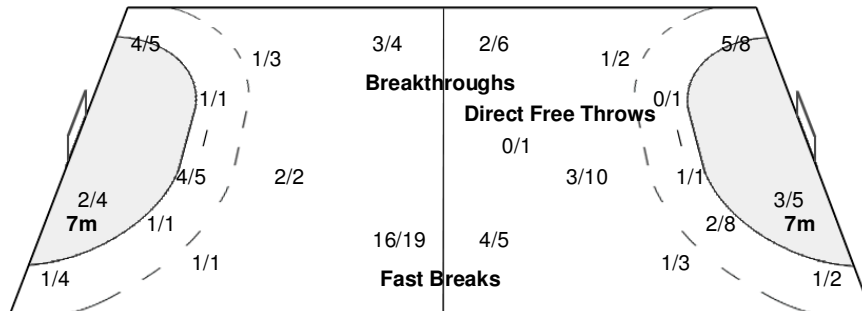

Wuxi

XIX Women's World Championship 2009

China

SUN 6 DEC 2009
17:00

Preliminary Round Group A

Match Team Statistics

Match No: 13

CGO 23 - 36 GER
(10 - 15) (13 - 21)

Referees: FLORESCU D / DUTA A (ROU)

GER - Germany

Shots Distribution

Players

Goals / Shots

2 HÄRDTER N	3 KLEIN I	5 RÖSLER A	7 WÖRZ N	9 KETHORN W	10 LOERPER A	11 HERING M
2/2		2/2	0/1	1/1 1/1	1/1 0/1	0/1 0/2 1/1

1-Post

14 MÜLLER S	15 NEUKAMP S	17 MIETZNER F	18 STEINBACH L	19 BEIER C
2/2	3/3 2/3 1/1	2/2 1/1	2/2 3/3 1/1 1/1	5/5 1/1 1/1

1-Missed 1-Post   2-Missed 1-Post   1-Post

Team Goals / Shots

5/6	6/6	5/5
3/4		1/2
7/10	2/2	7/7

3-Missed 4-Post

Offence

Defence

Goalkeepers Saves / Shots

0/3	1/5
3/4	1/1 1/5
3/9	1/2 1/5

12 SCHÜLKE K

0/3	0/2
1/2	1/1 0/1
2/4	0/1 0/3

16 WOLTERING C

	1/3
2/2	1/4
1/5	1/1 1/2

Legend:

G/S Goals/Shots	% Efficiency	6m 6-metre Shots	7m 7-metre Shots	9m 9-metre Shots
S/S Saves/Shots	Wing Wing Shots	FB Fast Breaks	BT Breakthroughs	EX Exclusions
AS Assists	TF Technical Faults	ST Steals	BS Blocked Shots	TP Time Played
YC Yellow Cards	RC Red Cards	n/a not applicable	2Min 2 Minute Suspensions	
+ 2 Minute + 2 Minute Suspensions