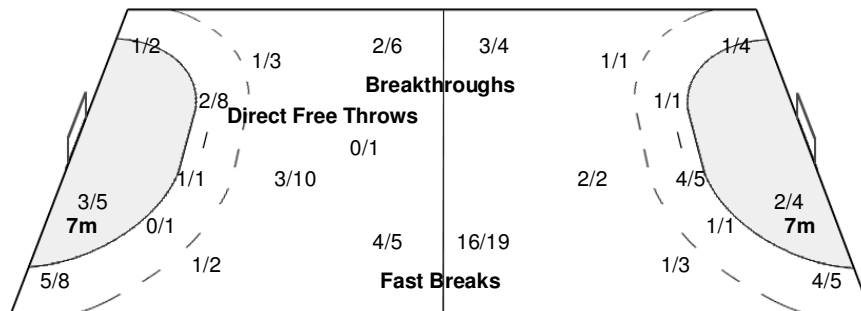

Wuxi

XIX Women's World Championship 2009

China

SUN 6 DEC 2009
17:00

Preliminary Round Group A

Match Team Statistics

Match No: 13

CGO 23 - 36 GER
(10 - 15) (13 - 21)

Referees: FLORESCU D / DUTA A (ROU)

CGO - Congo

Shots Distribution

Players

Goals / Shots

2 OKOKO J	3 LEKIBI D	4 EYALA DELPOKO H	5 OKOMBA. C	6 ESSOPONDO P	7 KIBAMBA NKEMBO L	8 NGALOYI BOYEMBE M
1/1	2/2			1/1	1/1	
	0/1		1/1	0/1	2/2	
0/1	0/1			0/1	0/1	
1/1	1/1	1/1	1/1			
2-Missed	1-Blocked		1-Blocked	3-Post	1-Missed	

9 BASSARILA N	10 MAVOUNGOU E	11 OKOYE MBON C	13 ITOUA ATSONO A	14 NGOLI MADZOU P
1/1				1/2
1/1		0/1	1/1	
	1/1			
		2/3	1/2	1/2
1-Post		2-Missed	1-Blocked 3-Missed	3-Blocked

Team Goals / Shots

3/3	4/5
1/4	0/1
6/9	1/2
4/5	4/5
8-Missed	4-Post
	6-Blocked

Offence