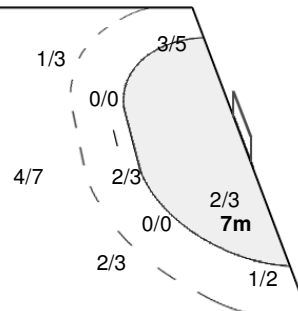

Defence

Goalkeepers Saves / Shots

0/1	1/3	
1/7	0/1	1/4
2/4	0/2	0/9

1 BORDON N

	1/1	
		1/4
1/1	0/2	0/3

12 KOGAN V

0/1	0/2	
1/6		
1/3		0/6

Legend:

G/S Goals/Shots	% Efficiency	6m 6-metre Shots	7m 7-metre Shots	9m 9-metre Shots
S/S Saves/Shots	Wing Wing Shots	FB Fast Breaks	BT Breakthroughs	EX Exclusions
AS Assists	TF Technical Faults	ST Steals	BS Blocked Shots	TP Time Played
YC Yellow Cards	RC Red Cards	n/a not applicable	2Min 2 Minute Suspensions	
+ 2 Minute + 2 Minute Suspensions