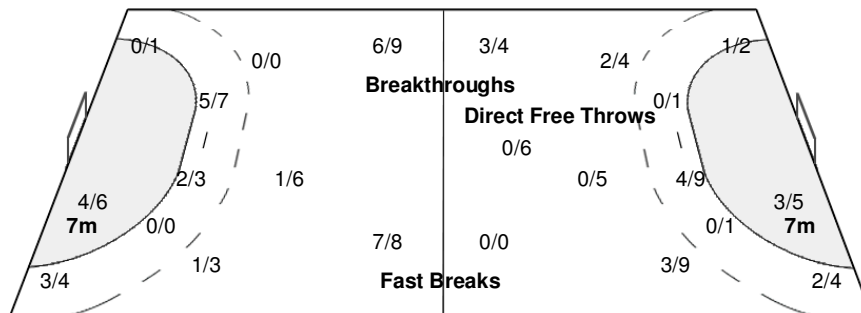

Changzhou

XIX Women's World Championship 2009

China

SAT 5 DEC 2009
17:30

Preliminary Round Group D

Spectators: 300

Match Team Statistics

Match No: 11

ESP 29 - 18 CIV

(13 - 9) (16 - 9)

Referees: AL MUTAWA A / AL SUWAILAM J (KUW)

ESP - Spain

Shots Distribution

Players

Goals / Shots

2 LOPEZ HERRERO M	3 BARNO SAN MARTIN A	4 MARTIN BERENGUER C	6 ALBERTO FRANCISCO	7 FERNANDEZ IBAÑEZ B	8 CUADRADO DEHESA V	9 MANGUE GONZALEZ M
1/1	1/1	1/1	1/1	1/1	1/1	1/1
			0/1			1/1
		1/1	1/2	0/1		1/1
			1/1			1/1
	1-Post	1-Missed		2-Missed		1-Post 1-Blocked

10 AGUILAR DIAZ M	11 BENZAL ANDALOUSSI	14 CHAVEZ HERNANDEZ E	17 PINEDO SAENZ E	18 FERNANDEZ MOLINOS
2/2	1/1		1/1	2/2
1/2	1/3	1/1	1/1	
1/1	4/4		0/1	2/2
	1/1		2/2	
2-Post	1-Post 1-Blocked			

Team Goals / Shots

6/6	2/2	
4/6		7/11
1/1	2/3	7/7
3-Missed	5-Post	2-Blocked

Offence

Goalkeepers Saves / Shots

3/6	0/1	2/2
1/2	2/2	4/8
4/7	1/4	4/7

1 GONZALEZ RAMOS C

12 CIOBANU CIOBANU M

3/6	0/1	2/2
1/2	2/2	4/8
4/7	1/4	4/7