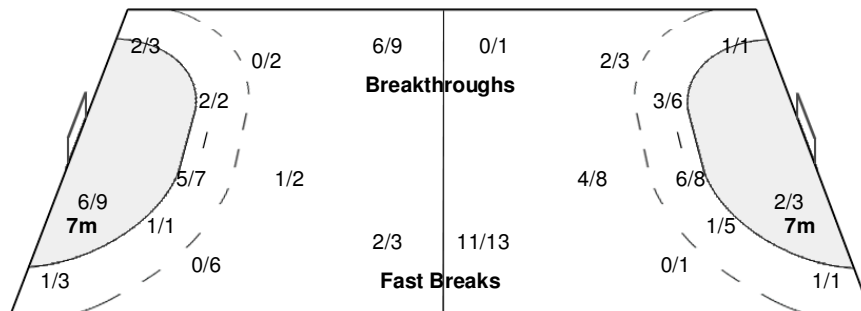

Nanjing

XIX Women's World Championship 2009 China

SUN 20 DEC 2009
16:30

Final Round (Bronze Medal Match)

Spectators: 10.000

Match Team Statistics

Match No: 109

ESP 26 - 31 NOR
(9 - 15) (17 - 16)

Referees: MARINA C / MINORE D (ARG)

ESP - Spain

Shots Distribution

Players

Goals / Shots

3 BARNO A	4 MARTIN C	6 ALBERTO N	7 FERNANDEZ B	8 CUADRADO V	9 MANGUE M	10 AGUILAR M
0/1	1/1 1/1	1/1	0/1		0/1 1/1	1/1 0/1 1/1
1/1 0/1	0/1 1/1	1/2 3/3		1/1	2/2 2/2	1/1 2/2
	1-Post	3-Missed	2-Missed		2-Missed 1-Post	

11 BENZAL N	14 CHAVEZ E	17 PINEDO E	18 FERNANDEZ B	20 ONCINA N
		1/1	1/1 1/1	1/1
			1/1	0/1 0/2 1/1
			1-Post	

Team Goals / Shots

3/5	2/2	3/3
1/2	0/1	2/4
2/3	3/7	10/10
7-Missed	3-Post	

Offence