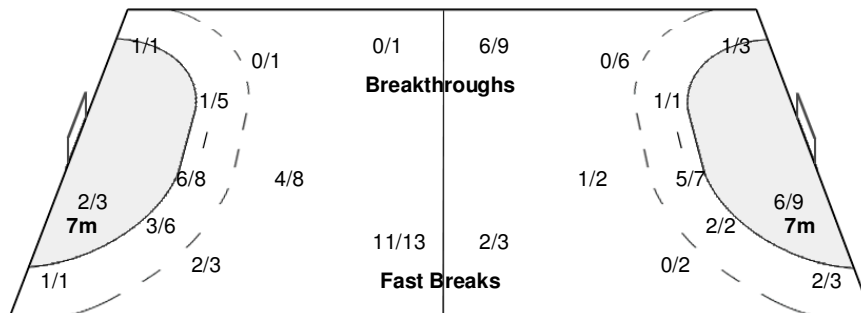

Nanjing

XIX Women's World Championship 2009

China

SUN 20 DEC 2009
16:30

Final Round (Bronze Medal Match)

第十九届世界女子手球锦标赛

Spectators: 10.000

Match Team Statistics

Match No: 109

ESP 26 - 31 NOR

(9 - 15) (17 - 16)

Referees: MARINA C / MINORE D (ARG)

NOR - Norway

Shots Distribution

Players

Goals / Shots

5 ALSTAD I	6 LOKE H	7 NOSTVOLD T	8 BREIVANG K	9 LUNDE-BORGERSEN K	11 JOHANSEN K	13 FRAFJORD M
0/1	1/1 1/1	0/2 0/1	0/1 2/3 1/1	1/1 1/1 1/2 2/2	1/1	1/1 1/1 2/3 2/2 0/2 1/1
1-Post	1-Missed		1-Blocked	2-Missed	1-Blocked	
14 LARSEN T	18 RIEGELHUTH L	20 STANGE T	21 EDIN A	23 HERREM C		
	1/1 1/1 2/2 0/1	1/1	0/1	1/1 1/1 1/1 2/2	1/1 1/1	
		1-Missed				

Team Goals / Shots

5/7	3/3	2/4
5/8		5/7
7/7	2/5	2/2
4-Missed	1-Post	2-Blocked

Offence

Defence

Goalkeepers Saves / Shots

2/5	0/2	0/3
1/2	1/1	2/4
1/3	4/7	0/10

1 GRIMSBO K

0/1		
0/1	0/2	0/1

16 HARALDSEN K

2/4	0/2	0/3
1/2	1/1	2/4
1/2	4/5	0/9

Legend:

G/S Goals/Shots	% Efficiency	6m 6-metre Shots	7m 7-metre Shots	9m 9-metre Shots
S/S Saves/Shots	Wing Wing Shots	FB Fast Breaks	BT Breakthroughs	EX Exclusions
AS Assists	TF Technical Faults	ST Steals	BS Blocked Shots	TP Time Played
YC Yellow Cards	RC Red Cards	n/a not applicable	2Min 2 Minute Suspensions	
+ 2 Minute + 2 Minute Suspensions