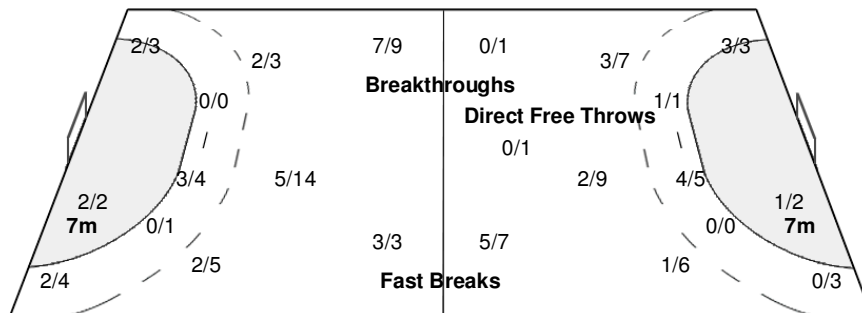

Nanjing

XIX Women's World Championship 2009

China

Semifinal

FRI 18 DEC 2009
21:15

第十九届世界女子手球锦标赛

Spectators: 6.500

Match Team Statistics

Match No: 108

NOR 20 - 28 RUS

(12 - 17) (8 - 11)

Referees: GEIPEL L / HELBIG M (GER)

RUS - Russia

Shots Distribution

Players

Goals / Shots

5 POSTNOVA L	6 DRONINA T	7 DMITRIEVA E	11 LEVINA O	15 PETROVA M	17 ANDRYUSHINA E	18 MURAVYEVA N
1/2		0/1				1/1
0/1	2/2		1/1	0/1	2/3	0/1
3/3		1/1	1/1	1/1	0/1	1/1
1-Missed	1-Blocked		1-Post		1-Missed	
19 VETKOVA E	21 ZHILINSKAYE V	24 KOROLEVA O	25 TUREY E	26 KHMYROVA T		
				0/1		
	0/1		3/4		1/1	
2/2	0/2		2/2	2/2	1/1	
		1-Missed				

Team Goals / Shots

1/3	0/1	1/1
1/3	0/2	10/14
10/14	3/3	2/2
3-Missed	1-Post	1-Blocked

Offence

Defence

Goalkeepers Saves / Shots

2/3	0/4	1/3
5/6	1/1	2/2
0/7	2/3	0/4

1 SUSLINA I

1/2	0/2	1/2
4/4	1/1	2/2
0/5	2/3	0/4

16 SEDOYKINA A

1/1	0/2	0/1
1/2		
0/2		

Legend:

G/S Goals/Shots	% Efficiency	6m 6-metre Shots	7m 7-metre Shots	9m 9-metre Shots
S/S Saves/Shots	Wing Wing Shots	FB Fast Breaks	BT Breakthroughs	EX Exclusions
AS Assists	TF Technical Faults	ST Steals	BS Blocked Shots	TP Time Played
YC Yellow Cards	RC Red Cards	n/a not applicable	2Min 2 Minute Suspensions	
+ 2 Minute + 2 Minute Suspensions