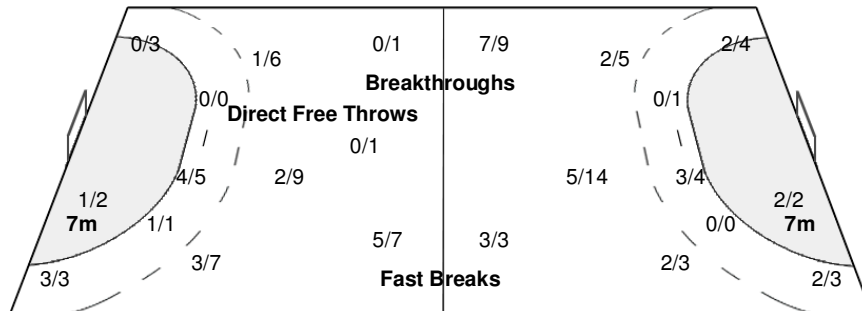

Nanjing

XIX Women's World Championship 2009

China

Semifinal

FRI 18 DEC 2009
21:15

Spectators: 6.500

Match Team Statistics

Match No: 108

NOR 20 - 28 RUS

(12 - 17) (8 - 11)

Referees: GEIPEL L / HELBIG M (GER)

NOR - Norway

Shots Distribution

Players

Goals / Shots

5 ALSTAD I	6 LOKE H	7 NOSTVOLD T	8 BREIVANG K	9 LUNDE-BORGERSEN K	11 JOHANSEN K	13 FRAFJORD M
1/1	0/1	0/1 0/1 1/1	0/1 0/1 1/1	1/1 0/1 0/1	1/1	1/1 3/3 0/1
1-Blocked		2-Missed	2-Blocked	1-Missed		
14 LARSEN T	18 RIEGELHUTH L	20 STANGE T	21 EDIN A	23 HERREM C		
	0/2 2/2	0/1 1/1 2/2	2/2	2/2 0/1 1/1		
1-Blocked	1-Missed 1-Post	1-Missed	2-Blocked			

Team Goals / Shots

1/3	4/4	2/3
1/6	0/1	0/2
7/7	1/3	4/4
5-Missed	1-Post	6-Blocked

Offence

Goalkeepers Saves / Shots

2/3	1/1	0/1
2/3	2/2	4/14
4/14	0/3	0/2

1 GRIMSBO K

1/2	1/1	
2/3	1/1	3/6
2/5	0/2	0/2

16 HARALDSEN K

1/1		0/1
	1/1	1/8
2/9	0/1