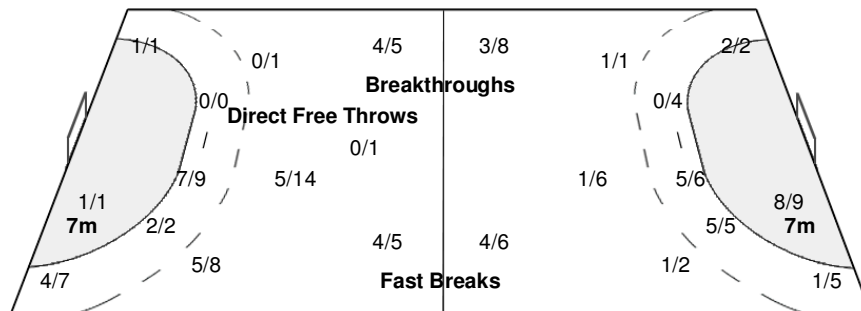

Suzhou

XIX Women's World Championship 2009 China

THU 17 DEC 2009
21:00

Final Round (Classification 5th-6th Place)

Spectators: 500

Match Team Statistics

Match No: 106

DEN 33 - 31 KOR

(20 - 15) (13 - 16)

Referees: OPAVA J / VALEK P (CZE)

DEN - Denmark

Shots Distribution

Players

Goals / Shots

2 MELGAARD M	3 KVIESGAARD M	5 AUGUSTESEN M	8 MORTENSEN L	10 KROGSHEDE C	11 LUND NIELSEN L	15 LARSEN P
	2/2	3/3	2/3	0/1		1/1
		1/1		1/1		
		1/3		2/2		
			1-Missed 1-Post			1-Post

18 KRISTENSEN K	19 JORGENSEN L	21 KRISTIANSEN K	22 TROELSEN T	24 PEDERSEN L
	1/1		1/2	2/2
	0/1		3/4	0/1
1/1	1/1	2/3	2/2	1/1
1-Missed	1-Missed 2-Post		1-Missed	

Team Goals / Shots

5/6	3/4	6/7
4/7		4/7
5/8		6/6
4-Missed		5-Post

Offence

Defence

Goalkeepers Saves / Shots

2/4	1/3	2/5
4/6	1/1	1/3
3/13	1/4	1/8

12 MORTENSEN K

1/1		1/1
0/2		
0/2		

16 PEDERSEN C

1/3	1/3	1/4
4/4	1/1	1/3
3/11	1/4	1/8