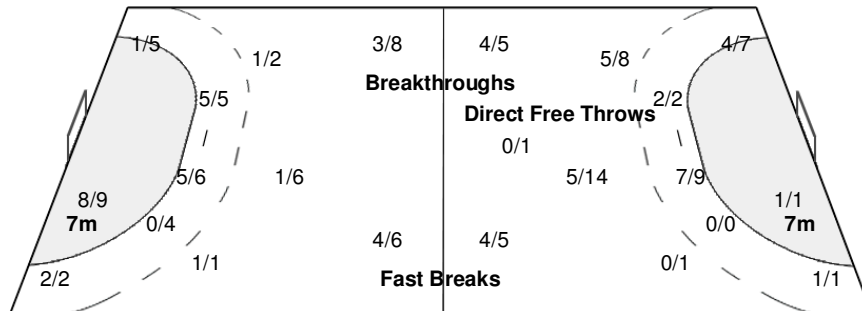

Suzhou

XIX Women's World Championship 2009 China

THU 17 DEC 2009
21:00

Final Round (Classification 5th-6th Place)

Spectators: 500

Match Team Statistics

Match No: 106

DEN 33 - 31 KOR
(20 - 15) (13 - 16)

Referees: OPAVA J / VALEK P (CZE)

KOR - Korea

Shots Distribution

Players

Goals / Shots

2 WOOS S			3 KIM O			4 LEE E			5 NAM H			6 JUNG J			7 GWON H			9 KIM C		
			1/2		2/3			1/1						1/1			1/1			
1/1	0/1		0/1		1/1				0/1			1/2		0/1				0/1		
1/1		1/1	1/2	1/1	3/3			1/1		1/1		3/4			1/1			2/2	1/1	2/2
2-Missed			2-Missed												1-Missed 1-Post					
10 LEE S			13 YOO H			14 KANG J			17 PARK H			20 MOON P								
		1/2										0/1		0/1						
														1/1						
												2/3	0/1	0/1						
									1-Missed											

Team Goals / Shots

2/4	2/3	3/5
2/6	0/1	2/3
10/13	3/4	7/8

6-Missed 1-Post

Offence

Goalkeepers Saves / Shots

1/6	1/4	1/7
3/7		3/7
3/8		0/6

1 JU H

0/3	1/2	
0/1		0/1
1/3		0/1

16 LEE M

1/3	0/2	1/7
3/6		3/6
2/5		0/5

Legend:

G/S Goals/Shots	% Efficiency	6m 6-metre Shots	7m 7-metre Shots	9m 9-metre Shots
S/S Saves/Shots	Wing Wing Shots	FB Fast Breaks	BT Breakthroughs	EX Exclusions
AS Assists	TF Technical Faults	ST Steals	BS Blocked Shots	TP Time Played
YC Yellow Cards	RC Red Cards	n/a not applicable	2Min 2 Minute Suspensions	
+ 2 Minute + 2 Minute Suspensions