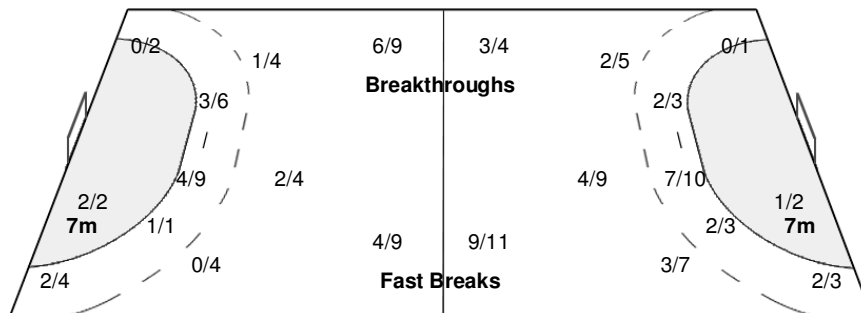

Suzhou

XIX Women's World Championship 2009 China

THU 17 DEC 2009
18:30

Final Round (Classification 7th-8th Place)

Spectators: 500

Match Team Statistics

Match No: 105

GER 35 - 25 ROU
(20 - 13) (15 - 12)

Referees: BONAVENTURA C / BONAVENTURA J (FRA)

ROU - Romania

Shots Distribution

Players

Goals / Shots

2 MAIER R	5 AMARIEI C	7 NECHITA A	9 PUSCASU I	10 STANCA I	11 MANEA O	13 VARZARU C
0/2	2/2	4/4	0/1	1/1		
2/2	2/2	0/1	1/1	1/2		
0/1	1/1	0/1	1/1	1/1	0/1	1/1
	2-Missed	1-Blocked	1-Post	1-Post	2-Missed 1-Post	1-Post
14 MOLDOVAN A	18 FIERA A	20 TIVADAR M	25 VADINEANU C	99 LECUSANU G		
	0/1	1/1	0/1	0/1		
4/5	1/1	1/2	0/1	1/1		
0/1	1/1	1/1	0/1			
1-Post	1-Missed	1-Blocked	1-Post	1-Blocked		

Team Goals / Shots

2/4	0/2	0/1
4/4		7/9
8/11	2/6	2/3
5-Missed	6-Post	3-Blocked

Offence