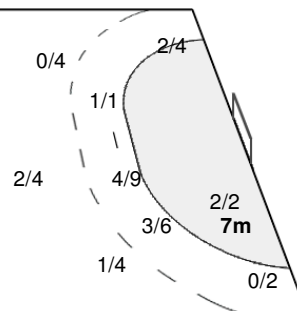

Defence

Goalkeepers Saves / Shots

2/4	2/2	1/1
0/4		2/9
3/11	4/6	1/3

1 ENGLERT S

0/1

12 SCHÜLKE K

2/4	2/2	1/1
0/4		2/9
3/10	4/6	1/3