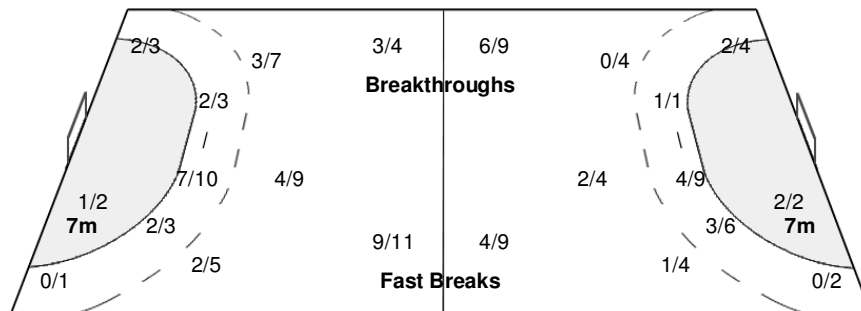

Suzhou

XIX Women's World Championship 2009 China

THU 17 DEC 2009
18:30

Final Round (Classification 7th-8th Place)

Spectators: 500

Match Team Statistics

Match No: 105

GER 35 - 25 ROU
(20 - 13) (15 - 12)

Referees: BONAVENTURA C / BONAVENTURA J (FRA)

GER - Germany

Shots Distribution

Players

Goals / Shots

2 HÄRDTER N	3 KLEIN I	7 WÖRZ N	9 KETHORN W	10 LOERPER A	11 HERING M	14 MÜLLER S
1/1	1/1	1/1	1/1	0/2	1/1	1/1
		1/1	1/1	1/1	0/1	1/1
		1/1	1/1	1/1	2/2	2/2
		1-Missed	1-Blocked			1-Missed 1-Post

15 NEUKAMP S	17 MIETZNER F	18 STEINBACH L	19 BEIER C	20 ALTHAUS A
1/1	1/2	1/1	2/2	1/1
	2/4	1/1	0/1	1/2
1/1	0/1	0/1	1/1	1/1
1-Post		2-Blocked		1-Missed

Team Goals / Shots

5/6	1/2	3/3
4/10		4/7
4/6	2/3	12/13
3-Missed	2-Post	3-Blocked

Offence