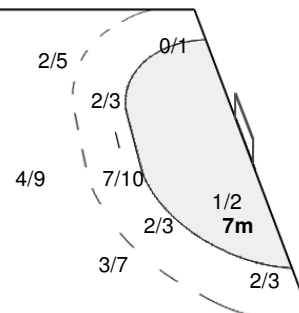

Defence

Goalkeepers Saves / Shots

1/6	1/2	0/3
6/10		3/7
2/6	1/3	1/13

12 UNGUREANU P

0/1	1/2	0/1
2/5		2/3
2/5	1/2	0/4

16 STANCIU F

1/5		0/2
4/5		1/4
0/1	0/1	1/9

Legend:

G/S Goals/Shots	% Efficiency	6m 6-metre Shots	7m 7-metre Shots	9m 9-metre Shots
S/S Saves/Shots	Wing Wing Shots	FB Fast Breaks	BT Breakthroughs	EX Exclusions
AS Assists	TF Technical Faults	ST Steals	BS Blocked Shots	TP Time Played
YC Yellow Cards	RC Red Cards	n/a not applicable	2Min 2 Minute Suspensions	
+ 2 Minute + 2 Minute Suspensions