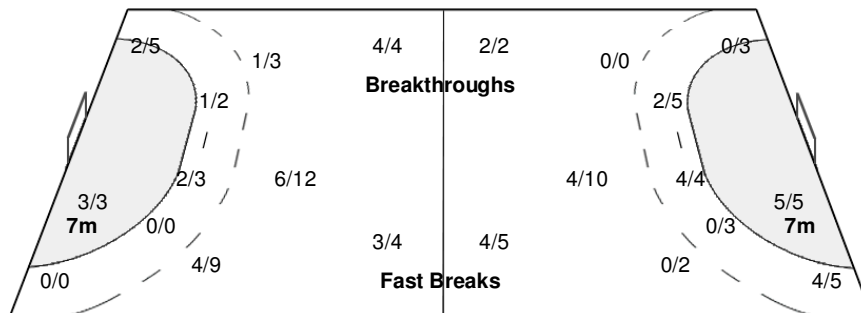

Suzhou

XIX Women's World Championship 2009 China

THU 17 DEC 2009
16:00

Final Round (Classification 11th-12th place)

Spectators: 500

Match Team Statistics

Match No: 103

ANG 26 - 25 CHN
(14 - 14) (12 - 11)

Referees: GUSEVA V / VARTANIAN S (RUS)

ANG - Angola

Shots Distribution

Players

Goals / Shots

2 VIEGAS J	3 SIBO A	4 TAVARES E	7 MORAIS C	8 PAULO C	9 DOMBAXE W	11 KIALA L
1/1		1/1	1/1		2/2	
		1/1	1/2	0/1	1/1	0/1
	1/1	1/1	2/2		1/1	3/3
		1-Missed	1-Blocked	2-Post	1-Post	1-Blocked

12 MONTEIRO L	13 PEDRO N	14 BERNARDO N	15 CARLOS A	17 SEBATIO A
			1/1	
			0/1	1/1
			3/4	3/3
2-Missed			1-Blocked	1-Missed

Team Goals / Shots

2/2	2/2	1/1
3/4	0/2	3/4
5/7	0/1	10/10
5-Missed	3-Post	4-Blocked

Offence