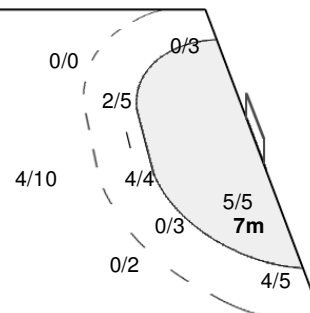

Defence

Goalkeepers Saves / Shots

0/3	1/3	1/3
1/2	1/3	2/4
0/4	5/8	0/6

1 TAVARES M

0/1	1/2	0/1
1/1	0/2	1/3
	4/6	0/3

24 BRANCO C

0/2	0/1	1/2
0/1	1/1	1/1
0/4	1/2	0/3