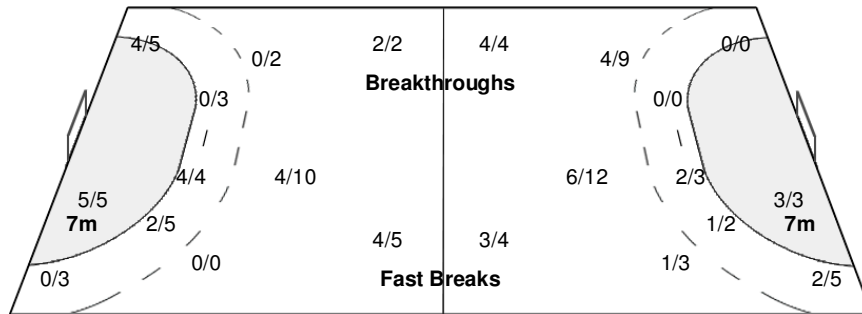

Suzhou

XIX Women's World Championship 2009 China

THU 17 DEC 2009
16:00

Final Round (Classification 11th-12th place)

Spectators: 500

Match Team Statistics

Match No: 103

ANG 26 - 25 CHN

(14 - 14) (12 - 11)

Referees: GUSEVA V / VARTANIAN S (RUS)

CHN - P.R. of China

Shots Distribution

Players

Goals / Shots

2 WEI Q			4 MA L			6 WANG R			8 LI Y			10 WANG S			11 LAN X			14 LIU X		
1/1	1/1												0/1				2/2			0/1
0/1	0/1	1/1		1/1						0/1		1/1						1/1	1/4	1/1
	1/1														0/2					
			1-Post						1-Missed						1-Post	1-Blocked				1-Blocked
19 LI W			20 ZHAO J			21 ZHAO J			22 GONG Y			23 SHA Z								
2/2	1/1						1/1			1/2										
1/1		2/2	1/1				1/1		1/1			1/1	1/1	1/1						
						1-Post				1-Blocked										

Team Goals / Shots

3/3	2/3	2/3
1/2	2/3	2/4
4/4	3/8	6/6
1-Missed	3-Post	3-Blocked

Offence

Defence

Goalkeepers Saves / Shots

0/2	0/2	0/1
1/4	2/2	1/4
2/7	1/1	0/10

1 XU M

0/1	0/2	0/1
1/4	2/2	1/3
2/5	1/1	0/4

12 HUANG H

0/1		
		0/1
0/2		0/6

Legend:

G/S Goals/Shots	% Efficiency	6m 6-metre Shots	7m 7-metre Shots	9m 9-metre Shots
S/S Saves/Shots	Wing Wing Shots	FB Fast Breaks	BT Breakthroughs	EX Exclusions
AS Assists	TF Technical Faults	ST Steals	BS Blocked Shots	TP Time Played
YC Yellow Cards	RC Red Cards	n/a not applicable	2Min 2 Minute Suspensions	
+ 2 Minute + 2 Minute Suspensions