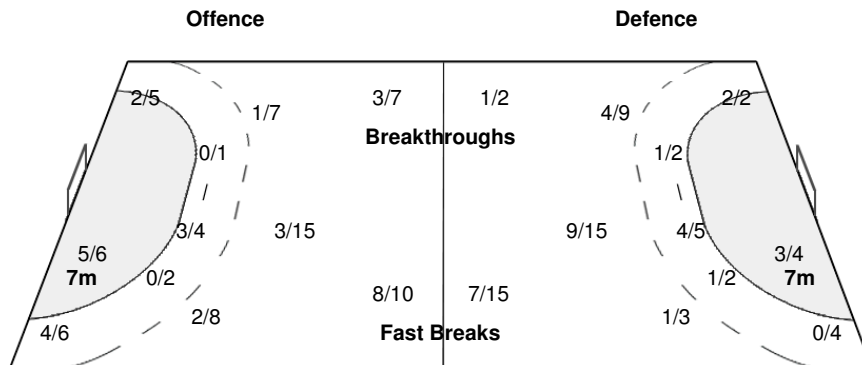

#### Team Goals / Shots

2/4	1/1	3/3
4/9	0/2	4/5
6/7	2/3	9/15

6-Missed 11-Post 5-Blocked