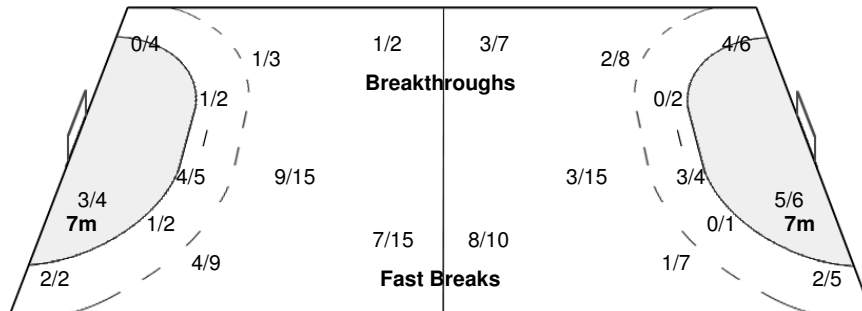

Match Team Statistics

Match No: 102

SWE 33 - 31 TUN

(12 - 10) (14 - 16) (7 - 5)

Referees: AL MUTAWA A / AL SUWAILAM J (KUW)

SWE - Sweden

Shots Distribution

Players

Goals / Shots

2 ISAKSON K		4 BOSON M		5 HOLMGREN S		6 ISLAS HELGESSON T		7 WIKENSTEN J		9 SKOGSBERG P		11 VIREN L		
0/1	1/2	0/1	1/1	1/1	1/1	0/1	1/1	0/1	1/1	2/2	0/1	0/1	0/1	
1/1	1/1	1/1	1/1	1/1	1/1	0/1	0/1	0/1	0/1	2/2	0/1	0/1	0/1	
1-Post		1-Post		1-Missed		1-Post		1-Missed		1-Missed		1-Missed		
15 AHLM J		17 TORSTENSON L		18 WIBERG J		20 GULLDEN I		23 WALLTER T						
1/1	1/1	2/2	1/1	2/2	2/3	0/1	1/1	0/1	1/1					
3/4	1/1	2/2	2/2	1/1	1/2	2/3	0/1	1/1	0/1	1/1				
1-Missed 2-Post		1-Blocked 3-Missed 2-Post		1-Blocked		1-Missed 1-Post								

Team Goals / Shots

2/3	4/4	5/8
1/2	3/5	5/7
6/8	3/5	7/9
8-Missed	7-Post	2-Blocked

Offence

Defence

Goalkeepers Saves / Shots

2/4	0/1	0/3
5/9	2/2	1/5
1/7	1/3	6/15

12 KAIN G

2/4	0/1	0/3
5/9	2/2	1/5
1/6	1/3	6/15

16 GRUBBSTROM C

0/1