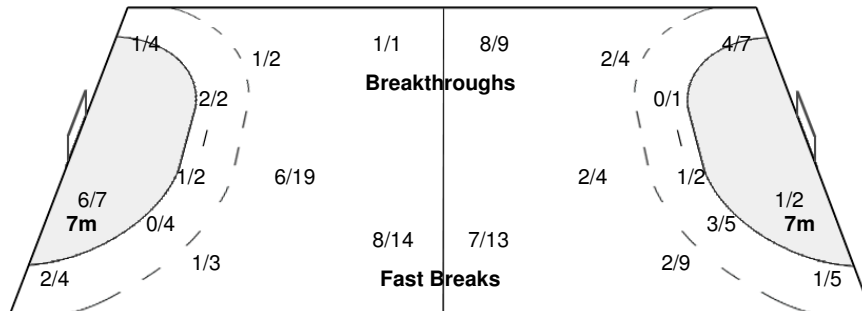

Match Team Statistics

Match No: 101

BRA 31 - 29 JPN
(19 - 17) (12 - 12)

Referees: LICIS R / STOLAROV S Z (LAT)

JPN - Japan

Shots Distribution

Players

Goals / Shots

3 TAKAHASHI M			5 ITO A			6 UEGAKI A			7 SHINJO A			8 SAKUGAWA H			9 SAKAMOTO T			10 FUJII S					
		1/1												0/1						2/2			1/1
		1/2		0/1			0/2	0/1		0/2										1/1		0/1	2/3
1/1	0/1	0/1		0/1	0/1	5/6	1/1	0/1	1/1	1/1								2/2	1/1	0/1			
1-Post						1-Missed 1-Post			1-Blocked						3-Missed			2-Blocked					
11 NAKASONE A			14 MAKI K			17 ARIHAMA Y			20 ISHITATE M			25 TANABE Y											
								2/2						2/2									
		0/1		0/1			1/1		1/1	1/1				2/2									
1-Missed						1-Post			1-Blocked			1-Post											

Team Goals / Shots

2/2	2/2	4/5
1/4	1/4	3/7
11/13	5/7	0/4
5-Missed	4-Post	4-Blocked

Offence

Defence

Goalkeepers Saves / Shots

2/7	2/3	1/2
2/8	2/2	0/3
2/5	1/3	3/13

16 TASHIRO H

0/2	0/1	0/1
1/2	1/1	0/3
0/1	1/2	0/4

22 FUJIMA K

2/5	2/2	1/1
1/6	1/1	
2/4	0/1	3/9

Legend:		
G/S Goals/Shots	% Efficiency	6m 6-metre Shots
S/S Saves/Shots	Wing Wing Shots	7m 7-metre Shots
AS Assists	TF Technical Faults	BT Breakthroughs
YC Yellow Cards	RC Red Cards	BS Blocked Shots
+ 2 Minute + 2 Minute Suspensions		ST Steals
		n/a not applicable
		2Min 2 Minute Suspensions
		9m 9-metre Shots
		EX Exclusions
		TP Time Played