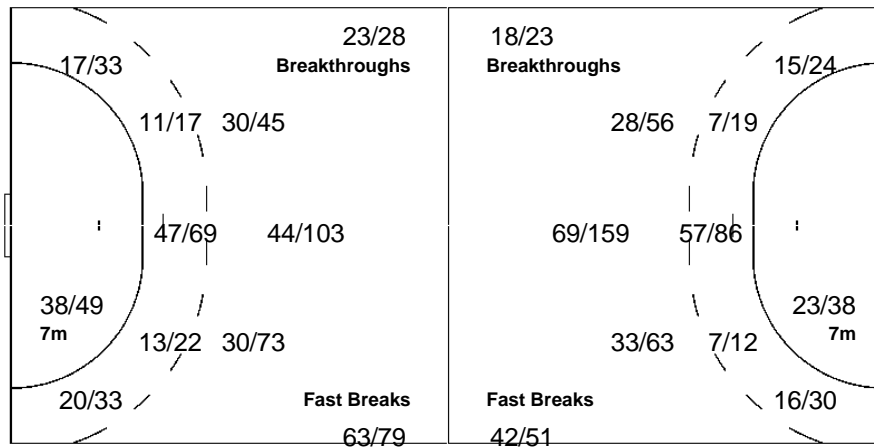

Offence

Defence

Goalkeepers

Saves / Shots

20/62	19/26	8/48
32/60	8/10	15/39
23/106	10/19	10/90

1 ERADZE R

5/17	3/5	1/6
7/14	1/1	2/7
5/21	2/6	4/16

12 GUDMUNDSSON B

13/40	12/17	6/37
24/42	6/8	10/23
13/71	5/8	4/64

16 GUDMUNDSSON H

2/5	4/4	1/5
1/4	1/1	3/9
5/14	3/5	2/10

LEGEND

G/S	Goals / Shots	%	Efficiency	6m	6-metre Shots	7m	7-metre Shots	9m	9-metre Shots
S/S	Saves / Shots	Wing	Wing Shots	FB	Fast Breaks	BT	Breakthroughs	EX	Exclusions
AS	Assists	TF	Technical Faults	ST	Steals	BS	Blocked Shots	TP	Time Played
YC	Yellow Cards	RC	Red Cards	n/a	not applicable	PR	Placement	MP	Matches Played
PR	Preliminary Round	QF	Quarterfinal	SF	Semifinal	GM	Gold Medal Match		
2Min	2 Minute Suspensions