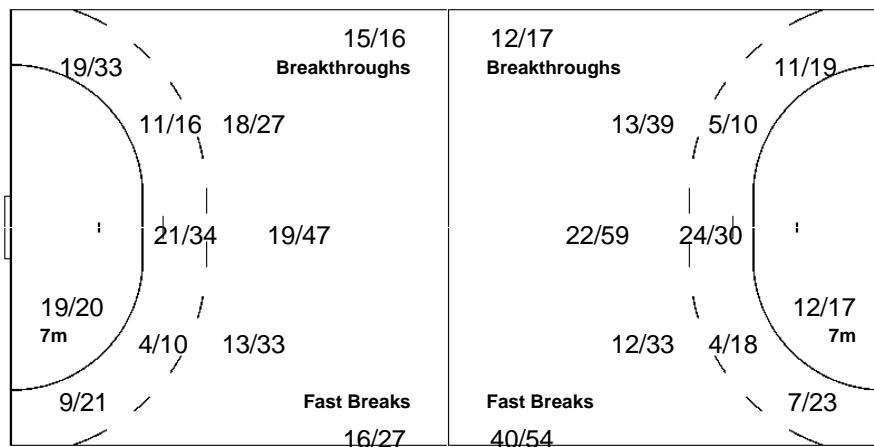

Offence

Goalkeepers

Saves / Shots

5/20	6/17	14/35
21/35	10/10	9/19
19/66	4/18	7/37

1 SANTOS M

4/13	5/13	9/20
16/28	4/4	7/10
10/37	4/12	6/26

12 VASCONCELOS A

0/1		
3/4		0/3
3/9	0/1	0/1

16 SANTOS M

1/6	1/4	5/15
2/3	6/6	2/6
6/20	0/5	1/10

LEGEND

G/S	Goals / Shots	%	Efficiency	6m	6-metre Shots	7m	7-metre Shots	9m	9-metre Shots
S/S	Saves / Shots	Wing	Wing Shots	FB	Fast Breaks	BT	Breakthroughs	EX	Exclusions
AS	Assists	TF	Technical Faults	ST	Steals	BS	Blocked Shots	TP	Time Played
YC	Yellow Cards	RC	Red Cards	n/a	not applicable	PR	Placement	MP	Matches Played
PR	Preliminary Round	QF	Quarterfinal	SF	Semifinal	GM	Gold Medal Match		
2Min	2 Minute Suspensions