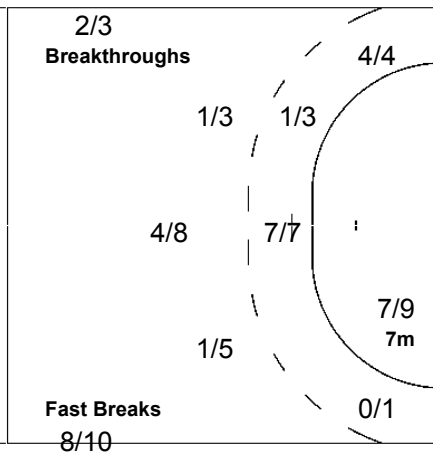

Defence

Goalkeepers

Saves / Shots

1/5	0/2	1/6
4/6	1/1	0/4
3/12	0/5	0/4

16 GALIA M

1/1		0/2

71 STOCHL P

1/5	0/2	1/6
4/6	1/1	0/4
2/11	0/5	0/2

LEGEND

G/S	Goals / Shots	%	Efficiency	6m	6-metre Shots	7m	7-metre Shots	9m	9-metre Shots
S/S	Saves / Shots	Wing	Wing Shots	FB	Fast Breaks	BT	Breakthroughs	EX	Exclusions
AS	Assists	TF	Technical Faults	ST	Steals	BS	Blocked Shots	TP	Time Played
YC	Yellow Cards	RC	Red Cards	n/a	not applicable	2Min	2 Minute Suspensions		
+	2 Minute + 2 Minute Suspensions