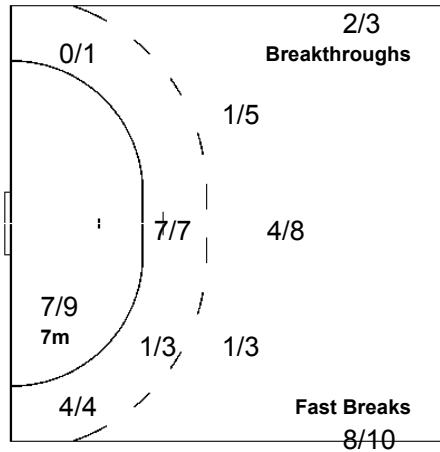

Match Team Statistics

Match No: 34

ESP 35 - 29 CZE
(19-15) (16-14)

Referees: METHE B / METHE R (GER)

ESP - Spain

Shots Distribution

Players

Goals / Shots

2 ENTRERRIOS A

		1/1
0/1	1/1	

1-Post

3 URIOS FONSECA R

1/2		1/1
4/4	1/1	

6 GARABAYA ARENAS R

		0/1
		1/1

8 BELAUSTEGUI RUANO

2/2		
0/1	1/1	

1-Blocked

9 GARRALDA LARUMBE

1-Post 1-Blocked

M11 LOZANO JARQUE D

14 PEREZ MARQUEZ J

1/1		

15 DAVIS CAMARA D

1/1		1/1
3/3	2/2	

17 GARCIA LORENZANA

	1/1	2/2
		1/1
1/2		1/1

1-Post

18 ROMERO FERNANDEZ

	1/1	2/2
0/2		1/1
		2/2

2-Post

20 VAQUERO J

1/2		
	0/1	

1-Missed

27 TOMAS GONZALEZ V

1/2		

Team

Goals / Shots

4/5	2/2	5/6
2/6	0/1	4/4
9/12	5/5	4/4

1-Missed 5-Post 2-Blocked

Offence

Defence

Goalkeepers

Saves / Shots

0/1	2/3	0/3
1/6	1/2	1/3
1/10	0/3	0/4

1 HOMBRADOS J

0/1	1/2	0/1
1/3	0/1	1/1
1/5	0/1	0/3

16 BARUFFET BOFILL D

	1/1	0/2
0/3	1/1	0/2
0/5	0/2	0/1