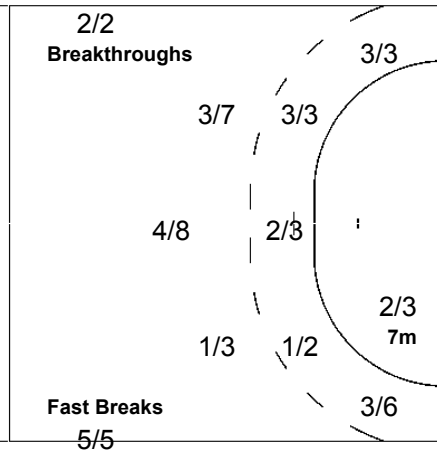

Defence

Goalkeepers

Saves / Shots

0/1	2/3	0/3
1/6	1/2	1/3
1/10	0/3	0/4

1 HOMBRADOS J

0/1	1/2	0/1
1/3	0/1	1/1
1/5	0/1	0/3

16 BARUFFET BOFILL D

	1/1	0/2
0/3	1/1	0/2
0/5	0/2	0/1