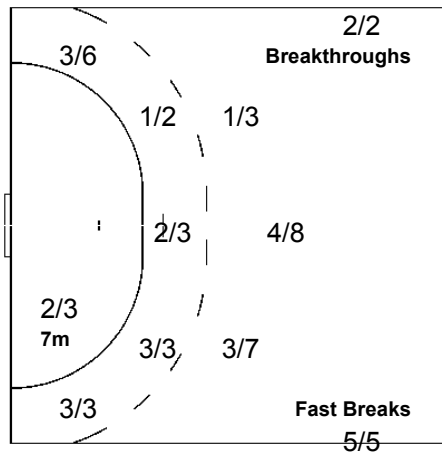

20 REZNICEK T			
	3/3	1/1	

1-Blocked

Shots Distribution

Team

Goals / Shots

1/1	1/3	3/3
5/6	1/2	2/3
9/10	3/3	4/4

4-Missed 3-Post 3-Blocked

Offence