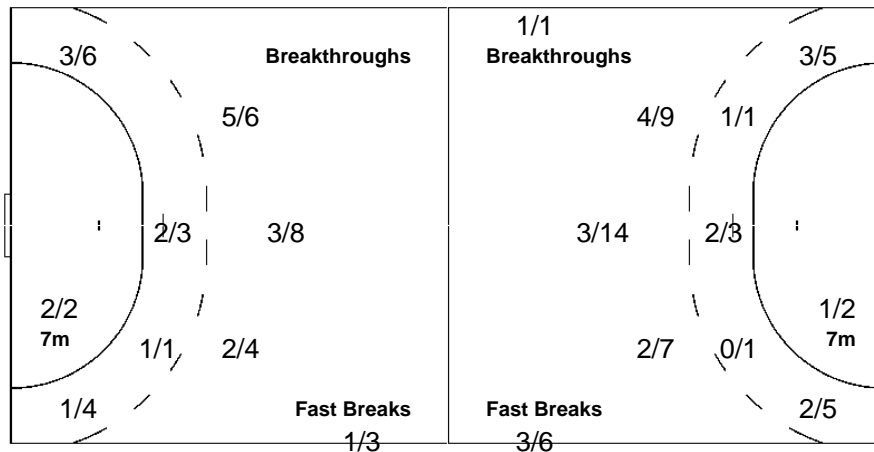

Team

Offence

Defence

Goalkeepers

Goals / Shots

4/5	1/2	1/1
0/2	0/1	4/4
3/3		7/12

3-Missed 3-Post 1-Blocked

Saves / Shots

0/2	2/3	1/4
3/5	1/1	4/5
3/12	1/3	2/4

1 SANTOS M

0/2	2/3	1/4
3/5	1/1	4/5
3/12	1/3	2/4