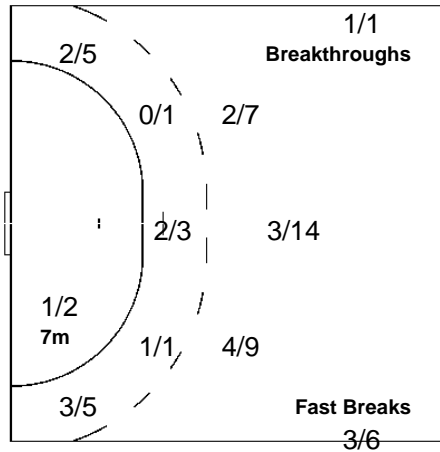

Match Team Statistics

Match No: 31

BRA 20 - 22 ARG
(10-7) (10-15)

Referees: BRETO V / HUELIN J (ESP)

ARG - Argentina

Shots Distribution

Players

Goals / Shots

2 CREVATIN S

5 LIMA M

1/1	1/2	

1-Missed

6 OJEA J

	1/1	
0/1		

1-Post

8 CARRARA A

1/1		
1/1		

1-Post 1-Blocked

9 QUERIN L

		0/1
0/1		
		0/1

1-Missed 1-Post 1-Blocked

10 CIVELLI B

1/1		
0/1	0/1	1/2
2/3		1/2

2-Missed 2-Post 1-Blocked

11 TORRES F

1/1		1/1
		0/1
2/4		

1-Missed 1-Blocked

13 BESASSO F

	0/1	
		0/1
1/1	1/1	

15 CAROU G

2/2		1/1

17 MIGUELES D

	0/1	2/2
1/1		0/1

1-Missed

18 PIZARRO F

19 CASTRO M

Team

Goals / Shots

2/2	1/3	3/4
2/5	0/1	1/5
9/12	2/3	2/4

6-Missed 5-Post 4-Blocked

Offence

Defence

Goalkeepers

Saves / Shots

1/5	1/2	0/1
2/2	1/1	0/4
0/3		5/12

1 SCHULZ M

		0/1

12 GARCIA F

1/5	1/2	0/1
2/2	1/1	0/4
0/3		5/11

LEGEND

G/S	Goals / Shots	%	Efficiency	6m	6-metre Shots	7m	7-metre Shots	9m	9-metre Shots
S/S	Saves / Shots	Wing	Wing Shots	FB	Fast Breaks	BT	Breakthroughs	EX	Exclusions
AS	Assists	TF	Technical Faults	ST	Steals	BS	Blocked Shots	TP	Time Played
YC	Yellow Cards	RC	Red Cards	n/a	not applicable	2Min	2 Minute Suspensions		
+	2 Minute + 2 Minute Suspensions