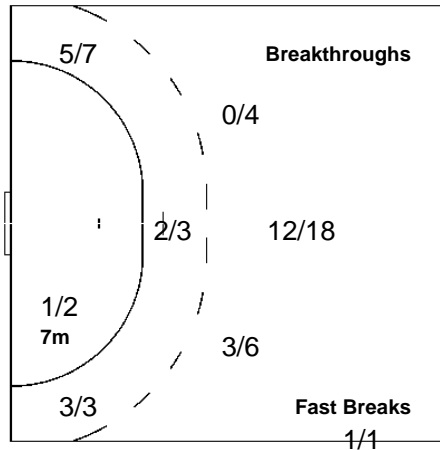

Match Team Statistics

Match No: 25

GER 25 - 27 POL
(12-14) (13-13)

Referees: HAKANSSON / NILSSON (SWE)

POL - Poland

Players

Goals / Shots

3 LIJEWSKI K

4 KUCHCZYNSKI P

5 JACHLEWSKI M

2/2	1/1	

6 TKACZYK G

1/1		
	1/1	
1/1	1/1	1/2

1-Post 1-Blocked

8 BIELECKI K

0/1		
2/2		
4/5	1/1	0/3

9 SIODMIAK A

11 WLEKLAK D

13 JURECKI B

1/2	1/1	

14 JURASIK M

0/1	1/1	0/1
3/3	1/2	1/1

15 JURECKI M

1/1		

1-Blocked

19 TLUCZYNSKI T

		1/1
		0/1

22 LIJEWSKI M

		1/2
0/1		1/1

1-Blocked

Shots Distribution

Team

Goals / Shots

1/3	1/1	2/4
3/3	1/1	0/1
11/14	5/6	3/7

1-Post 3-Blocked

Offence

Defence

Goalkeepers

Saves / Shots

5/13	3/6	1/3
2/2	1/1	
4/14	0/1	2/3

1 SZMAL S

5/13	3/6	1/2
2/2	1/1	
4/14	0/1	2/3

16 WEINER A

		0/1

LEGEND

G/S	Goals / Shots	%	Efficiency	6m	6-metre Shots	7m	7-metre Shots	9m	9-metre Shots
S/S	Saves / Shots	Wing	Wing Shots	FB	Fast Breaks	BT	Breakthroughs	EX	Exclusions
AS	Assists	TF	Technical Faults	ST	Steals	BS	Blocked Shots	TP	Time Played
YC	Yellow Cards	RC	Red Cards	n/a	not applicable	2Min	2 Minute Suspensions		
+	2 Minute + 2 Minute Suspensions