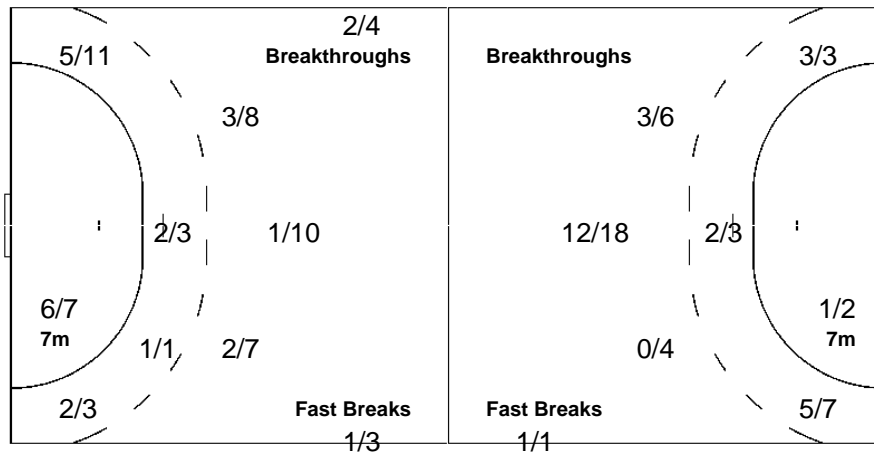

Team

Offence

Defence

Goalkeepers

Goals / Shots

8/13	3/6	2/3
0/2	0/1	
10/14	1/1	1/3

4-Missed 7-Post 2-Blocked

Saves / Shots

2/3	0/1	2/4
0/3	0/1	1/1
3/14	1/6	4/7

1 FRITZ H

2/3	0/1	0/1
0/2		
1/7		3/4

12 BITTER J

		2/3
0/1	0/1	1/1
2/7	1/6	1/3