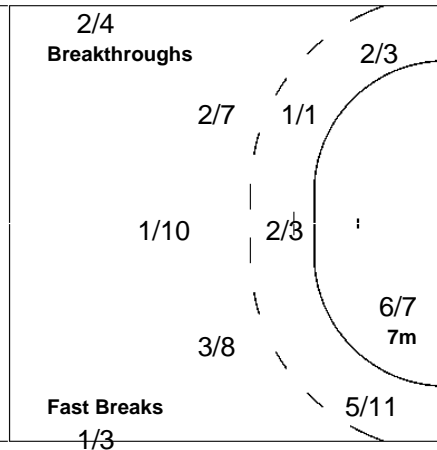

1/1		

1-Blocked

19 TLUCZYNSKI T

		1/1
		0/1

22 LIJEWSKI M

		1/2
0/1		1/1

1-Blocked

Shots Distribution

Team

Goals / Shots

1/3	1/1	2/4
3/3	1/1	0/1
11/14	5/6	3/7

1-Post 3-Blocked

Offence

Defence

Goalkeepers

Saves / Shots

5/13	3/6	1/3
2/2	1/1	
4/14	0/1	2/3

1 SZMAL S

5/13	3/6	1/2
2/2	1/1	
4/14	0/1	2/3

16 WEINER A

		0/1

LEGEND

G/S	Goals / Shots	%	Efficiency	6m	6-metre Shots	7m	7-metre Shots	9m	9-metre Shots
S/S	Saves / Shots	Wing	Wing Shots	FB	Fast Breaks	BT	Breakthroughs	EX	Exclusions
AS	Assists	TF	Technical Faults	ST	Steals	BS	Blocked Shots	TP	Time Played
YC	Yellow Cards	RC	Red Cards	n/a	not applicable	2Min	2 Minute Suspensions		
+	2 Minute + 2 Minute Suspensions								