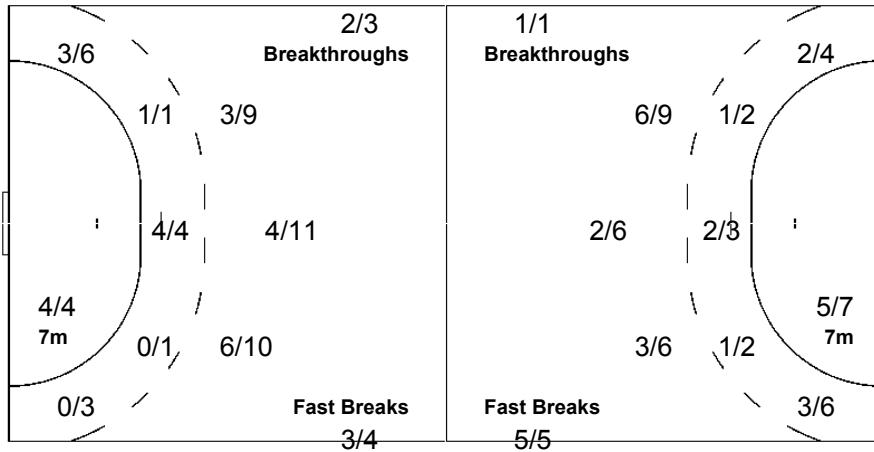

Team

Offence

Defence

Goalkeepers

Goals / Shots

2/3	1/1	4/6
3/4		5/8
6/9	3/5	6/8
4-Missed	2-Post	6-Blocked

Saves / Shots

1/7	1/1	0/4
1/1	4/4	1/4
2/13	1/2	0/6