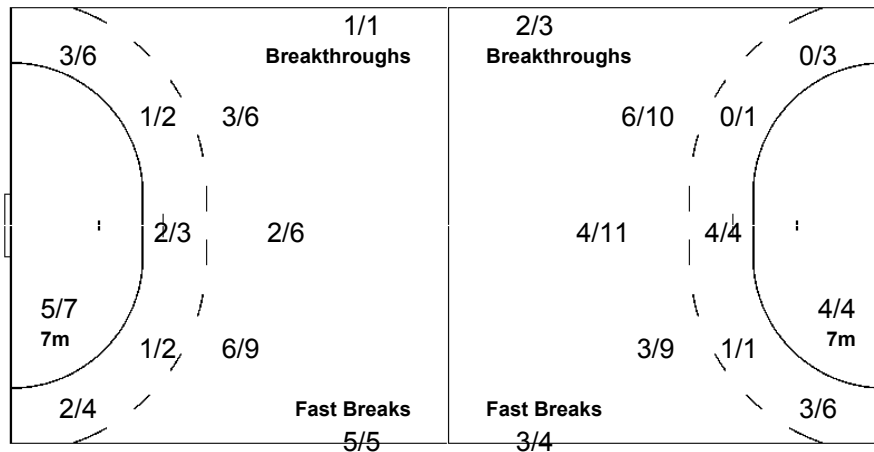

1/1		
1/2		

20 REZNICEK T

21 SZYMANSKI J

Team

Goals / Shots

6/7	0/1	4/4
0/1	0/4	3/4
11/13	1/2	6/6

4-Missed 2-Post 3-Blocked

Offence