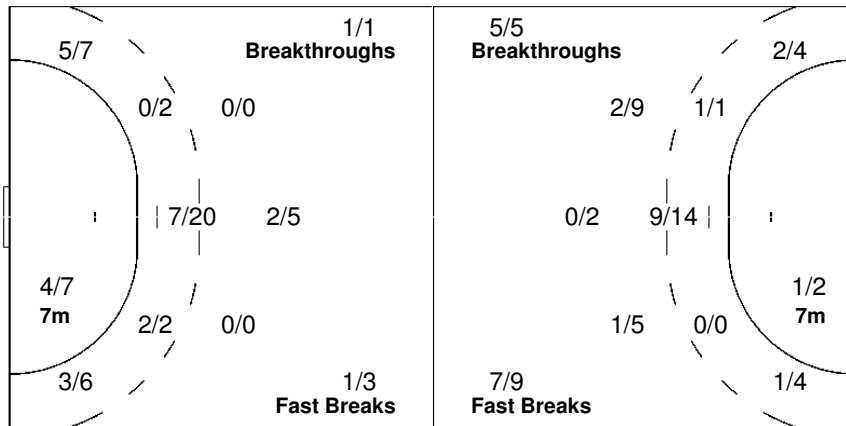

	1/5	2/4
2/3	1/7	2/2
11/13	1/1	5/7

3-Missed 5-Post 3-Blocked

Saves / Shots

1/6	1/2	1/10
2/7	0/1	0/2
2/5	2/3	4/6

1 SVENSSON T.

1/5	1/1	1/4
2/4		0/2
1/1	1/2	0/1

16 GENTZEL P.

0/1	0/1	0/6
0/3	0/1	
1/4	1/1	4/5