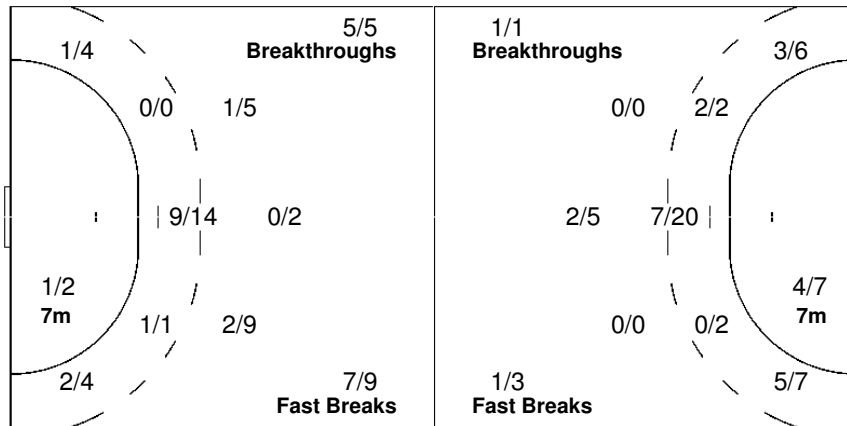

Team

Offence

Defence

Goalkeepers

Goals / Shots

Saves / Shots

5/6	1/2	9/10
5/7	1/1	2/2
3/5	1/3	2/6

4-Missed 4-Post 5-Blocked