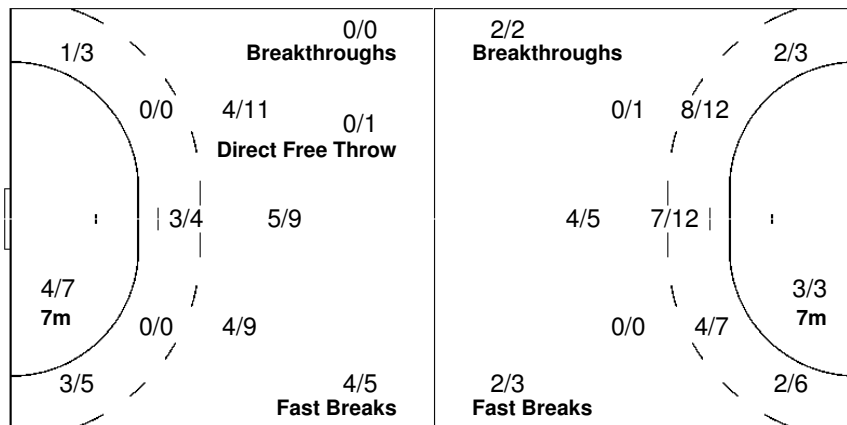

Wroclaw

MEN'S OLYMPIC QUALIFICATION

SAT 31 MAY 2008
20:15

Qualification - Tournament I

Match No: 4
Spectators: 6.500

Match Team Statistics

POL 34 - 28 ISL
(15 - 12) (19 - 16)

Referees: BRETO V. (ESP) / HUELIN J. (ESP)

ISL - Iceland

Shots Distribution

Players

Goals / Shots

2 SVAVARSSON V.	5 SIGURDSSON S.	6 HALLGRIMSSON A.	7 ATLASON A.	9 SIGURDSSON G.	10 GUDJONSSON S.	11 STEFANSSON O.
			3/4	1/1	1/2	1/2
			2/2	2/2	1/1	1/3
			0/1	0/1	0/1	2/2
			1-Missed		2-Missed	1-Post 3-Blocked
13 HOLMGEIRSSON E.	15 PETERSSON A.	18 GUNNARSSON R.	19 INGIMUNDARSON I.	25 ASGEIRSSON S.		
	1/1	0/1				
		1/1	1/1			
		1/1				
	1-Missed					

Team	Offence	Defence	Goalkeepers
Goals / Shots			Saves / Shots

3/4	1/3	7/10
7/10		6/7
2/3	0/1	2/8

4-Missed 1-Post 3-Blocked

0/1	0/6	0/2
0/2	9/16	1/6
0/1	1/8	1/4

12 GUDMUNDSSON B.

		0/1
0/1	0/1	0/2

16 GUDMUNDSSON H.

0/1	0/6	0/1
0/1	9/15	1/4
0/1	1/8	1/4

Legend:	% Efficiency	6m 6-metre Shots	7m 7-metre Shots	9m 9-metre Shots
G/S Goals / Shots	Wing Wing Shots	FB Fast Breaks	BT Breakthroughs	EX Exclusions
S/S Saves / Shots	TF Technical Faults	ST Steals	BS Blocked Shots	TP Time Played
AS Assists	RC Red Cards	n/a not applicable	2Min 2 Minute Suspensions	
YC Yellow Cards	+ 2 Minute + 2 Minute Suspensions