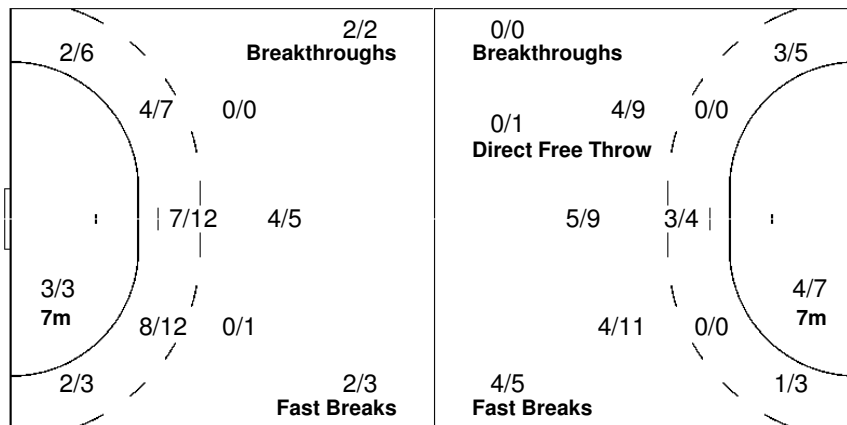

Wroclaw

MEN'S OLYMPIC QUALIFICATION

SAT 31 MAY 2008
20:15

Qualification - Tournament I

Match No: 4
Spectators: 6.500

Match Team Statistics

POL 34 - 28 ISL
(15 - 12) (19 - 16)

Referees: BRETO V. (ESP) / HUELIN J. (ESP)

POL - Poland

Shots Distribution

Players

Goals / Shots

2 JASZKA B.			3 LIJEWSKI K.			6 TKACZYK G.			8 BIELECKI K.			9 SIODMIAK A.			13 JURECKI B.			14 JURASIK M.		
							1/1		1/1	3/3	1/1								1/1	
	0/1			1/1			1/3			0/1	1/1				1/1	1/3		1/1	0/1	0/1
				1/1		1/1	1/1	1/2		1/1			1/1			1/1			1/1	
									2-Blocked			1-Missed			1-Post 1-Blocked					
15 JURECKI M.			19 TLUCZYNSKI T.			22 LIJEWSKI M.			27 GLINSKI R.			28 PIWKO P.								
		1/1					1/1													
	2/2	1/1		0/1	1/1		2/2	1/1		0/1	1/1									
				1/1	2/2		0/1													
1-Missed						1-Missed 1-Post														

Team

Offence

Defence

Goalkeepers

Goals / Shots

1/1	6/6	2/2
2/2	7/16	5/6
1/1	7/8	3/4

3-Missed 2-Post 3-Blocked

Saves / Shots

1/4	2/3	3/10
3/10		1/7
1/3	1/1	6/8

1 SZMAL S.

1/3	2/3	3/8
3/8		1/6
1/3	1/1	6/8

16 WICHARY M.

0/1		0/2
0/2		0/1