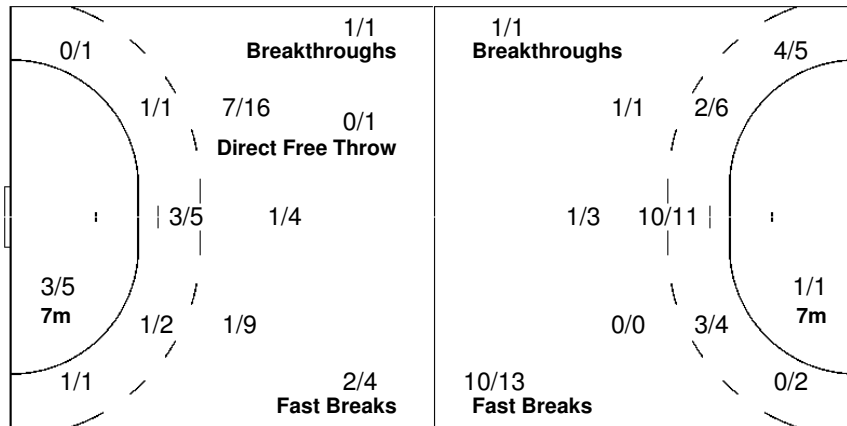

Wroclaw

MEN'S OLYMPIC QUALIFICATION

SAT 31 MAY 2008
18:00

Qualification - Tournament I

Match No: 3
Spectators: 4.000

Match Team Statistics

SWE 33 - 21 ARG
(17 - 7) (16 - 14)

Referees: KARBAS-CHI M. (IRI) / KOLAHDOUZAN M. (IRI)

ARG - Argentina

Shots Distribution

Players

Goals / Shots

3 SCHIAFFINO F.	4 SIMONET S.	5 PORTELA P.	6 VIEYRA F.	7 KOGOVSEK A.	8 GULL E.	9 CARRARA A.
1/1	1/1	1/1	0/1	1/2	2/2	0/1
0/1	0/1	1/3	0/1	0/1	2/4	0/1
		0/1	1/1	1/1	3/4	1/1
	2-Missed				1-Missed	3-Blocked

10 CASTRO M.	11 FERRO M.	14 VIDAL A.	15 CAROU G.	17 MIGUELES D.
1/1	0/1	0/1		0/2
1/1	1/1	1/1		1/1
		1-Missed	1-Blocked	2-Blocked

Team

Offence

Defence

Goalkeepers

Goals / Shots

5/6		1/2
4/15	1/3	3/3
5/6	1/2	1/1

4-Missed   6-Blocked

Saves / Shots

0/2	2/6	0/7
0/1	4/10	0/7
0/2	0/4	

1 SCHULTZ M.

0/2	0/3	0/1
	0/3	0/1
0/1	0/1	

12 CANZONIERO G.

	2/3	0/6
0/1	4/7	0/6
0/1	0/3	

Legend:	
G/S Goals / Shots	% Efficiency
S/S Saves / Shots	Wing Wing Shots
AS Assists	TF Technical Faults
YC Yellow Cards	RC Red Cards
+ 2 Minute + 2 Minute Suspensions	
6m 6-metre Shots	7m 7-metre Shots
FB Fast Breaks	BT Breaktroughs
ST Steals	BS Blocked Shots
n/a not applicable	2Min 2 Minute Suspensions
	9m 9-metre Shots
	EX Exclusions
	TP Time Played