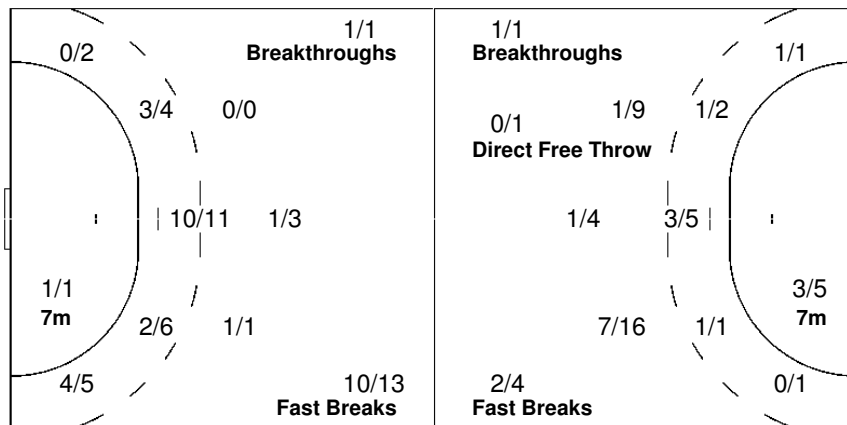

Team

Offence

Defence

Goalkeepers

Goals / Shots

2/2	4/6	7/7
1/1	6/10	7/7
2/2	4/4	

4-Missed 2-Post 2-Blocked

Saves / Shots