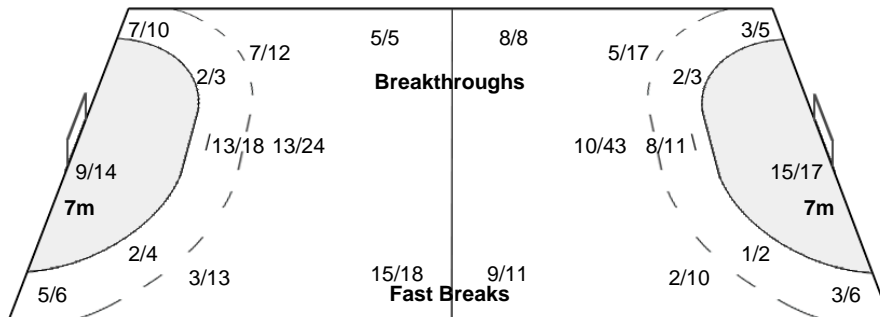

Offence

Defence

Goalkeepers Saves / Shots

3/6	2/5	1/12
9/16	6/7	7/13
4/15	2/11	3/19

1 ANDERSSON M

2/5	2/5	0/7
8/14	3/3	5/10
3/10	1/8	3/14

20 APPELGREN M

1/1		1/5
1/2	3/4	2/3
1/5	1/3	0/5

Legend:	% Efficiency	2Min 2 Minute Suspensions	6m 6-metre Shots	7m 7-metre Shots	9m 9-metre Shots
AS Assists	BS Blocked Shots	BT Breakthroughs	DR Disqualification with report	FB Fast Breaks	
G/S Goals/Shots	MP Matches Played	N/A Not Applicable	No. Uniform Number	PR Preliminary Round	
RC Red Cards	S/S Saves/Shots	ST Steals	TO Turnovers	TP Time Played	
Wing Wing Shots	YC Yellow Cards