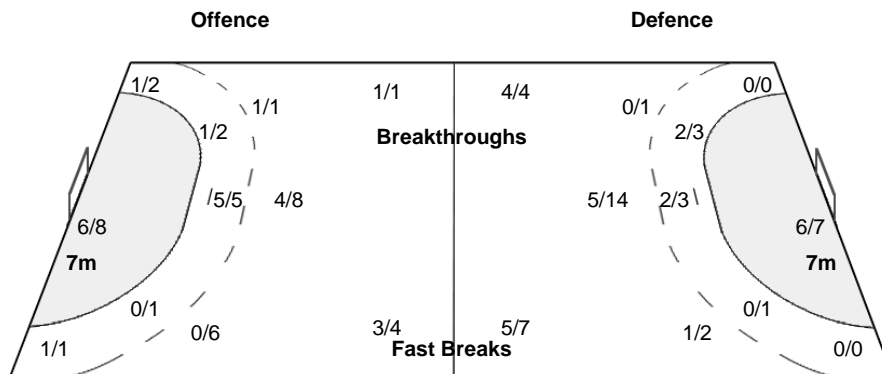

SWE - Sweden

Shots Distribution

Players

Goals / Shots

1 ANDERSSON M			3 GOTTFRIDSSON J			4 OLSSON M			5 ANDERSSON K			6 KALLMAN J			10 EKBERG N			11 NILSSON L					
									1/1			1/1						1/1		1/2			
				1/1		0/1			0/2				1/1		1/1			0/2	1/1	0/1			
			1/1	1/1					1/2				1/1		2/2	1/2	1/1	1/1	1/1	1/1			
									1-Post			1-Blocked											
13 STENBACKEN J			14 KONRADSSON J			18 KARLSSON T			19 JAKOBSSON J			20 APPELGREN M			24 PETERSEN F			32 ZACHRISSON M					
																0/1							
																				1/2			
35 NILSSON A			36 NIELSEN J																				
	0/1																						
		1/1		1/1																1/1			
									1-Post														

Team
Goals / Shots

3/3		1/2
1/6	1/2	2/4
5/6	4/5	6/7

3-Post   1-Blocked