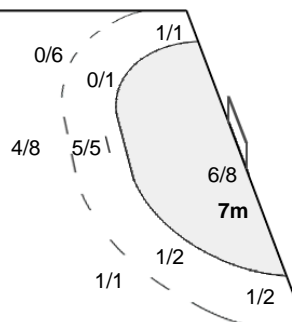

Defence

Goalkeepers Saves / Shots

0/3		1/2
5/6	1/2	2/4
1/6	1/5	1/7

33 PEREZ de VARGAS G

0/3		1/2
5/6	1/2	2/4
1/5	0/3	1/7

44 CORRALES R

0/1	1/2	

Legend:

%	Efficiency	2Min	2 Minute Suspensions	6m	6 metre Shots	7m	7 metre Shots	9m	9 metre Shots
AS	Assists	BS	Blocked Shots	BT	Breakthroughs	DR	Disqualification with Report	FB	Fast Breaks
G/S	Goals/Shots	N/A	Not Applicable	No.	Uniform Number	RC	Red Cards	S/S	Saves/Shots
ST	Steals	TO	Turnover	TP	Time Played	Wing	Wing Shots	YC	Yellow Cards