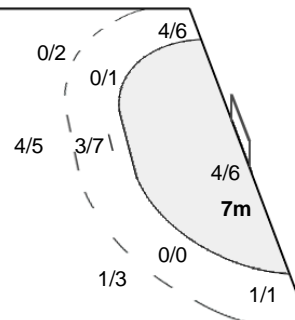

Defence

Goalkeepers Saves / Shots

0/4	0/6	1/4
3/8	2/2	6/9
0/3	0/2	0/11

1 BARKHORDARI S

16 BABASAFARI RENANI

0/2	0/4	0/1
0/3		2/2
0/1	0/1	0/6

23 SIAVOSHISHAHENAYAT

0/2	0/2	1/3
3/5	2/2	4/7
0/2	0/1	0/5

Legend:

%	Efficiency	2Min	2 Minute Suspensions	6m	6 metre Shots	7m	7 metre Shots	9m	9 metre Shots
AS	Assists	BS	Blocked Shots	BT	Breakthroughs	DR	Disqualification with Report	FB	Fast Breaks
G/S	Goals/Shots	N/A	Not Applicable	No.	Uniform Number	RC	Red Cards	S/S	Saves/Shots
ST	Steals	TO	Turnover	TP	Time Played	Wing	Wing Shots	YC	Yellow Cards