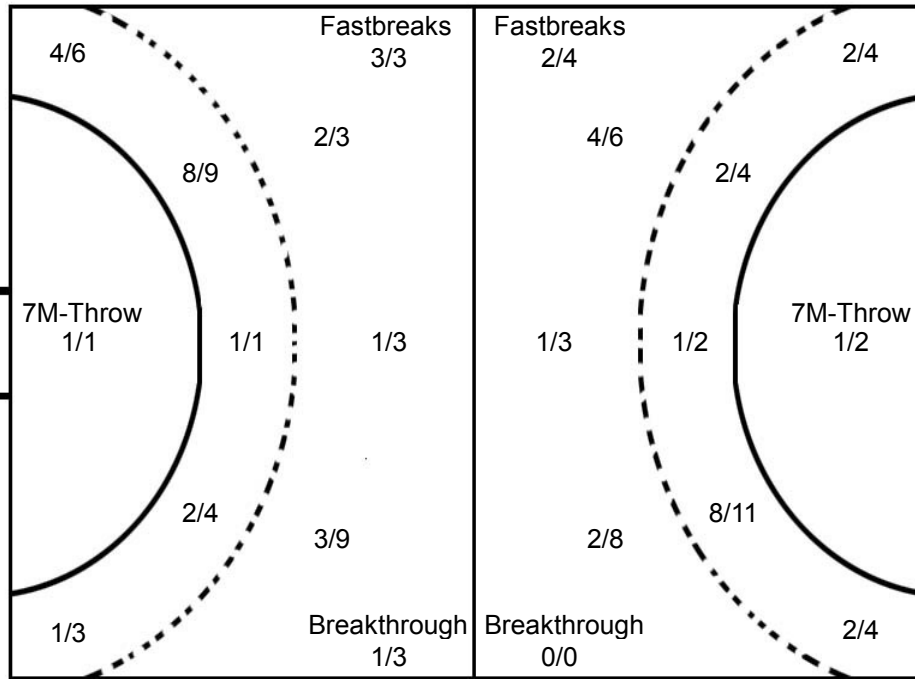

2015 MEN'S YOUTH WORLD CHAMPIONSHIP IN RUS

MATCH SHOT REPORT

ROUND 8

MATCH 86

201512086-41-1/1

SWEDEN

1 BJORKMAN M. A.	2 MELLEGARD Emil	3 BREDOLO C.	4 PARADIS Niclas	5 SJOBRINK Markus	6 COSMO Oskar	7 ANDERSSON Linus	8 HANSSON Emil M.
<table border="1"><tr><td></td><td></td><td></td></tr><tr><td></td><td></td><td></td></tr><tr><td></td><td></td><td></td></tr></table>	<table border="1"><tr><td></td><td></td><td>2</td></tr><tr><td></td><td></td><td>1</td></tr><tr><td></td><td></td><td></td></tr></table>	<table border="1"><tr><td></td><td></td><td></td></tr><tr><td></td><td></td><td></td></tr><tr><td></td><td></td><td></td></tr></table>	<table border="1"><tr><td></td><td></td><td></td></tr><tr><td></td><td></td><td></td></tr><tr><td></td><td></td><td></td></tr></table>	<table border="1"><tr><td></td><td></td><td></td></tr><tr><td></td><td></td><td></td></tr><tr><td></td><td></td><td></td></tr></table>	<table border="1"><tr><td></td><td></td><td>1</td></tr><tr><td></td><td></td><td></td></tr><tr><td></td><td></td><td>1</td></tr></table>	<table border="1"><tr><td></td><td></td><td></td></tr><tr><td></td><td>2</td><td></td></tr><tr><td></td><td></td><td></td></tr></table>	<table border="1"><tr><td></td><td></td><td></td></tr><tr><td></td><td>2</td><td></td></tr><tr><td></td><td></td><td></td></tr></table>
Post - 0 Miss - 0 Block - 0	Post - 0 Miss - 0 Block - 0	Post - 0 Miss - 0 Block - 0	Post - 0 Miss - 0 Block - 0	Post - 0 Miss - 0 Block - 0	Post - 0 Miss - 0 Block - 0	Post - 0 Miss - 0 Block - 0	Post - 0 Miss - 0 Block - 0
9 BOGOJEVIC W.	10 EDVARDSSON J.	11 BOSSON Herman	12 LANDIN Fredrik	13 HANSSON Lars E.	14 CLAAR Felix	15 HALLBACK Anton	17 SANDELL Lukas
<table border="1"><tr><td></td><td></td><td>1</td></tr><tr><td></td><td></td><td></td></tr><tr><td></td><td></td><td></td></tr></table>	<table border="1"><tr><td>1</td><td></td><td></td></tr><tr><td>1</td><td></td><td></td></tr><tr><td></td><td></td><td>1</td></tr></table>	<table border="1"><tr><td></td><td></td><td></td></tr><tr><td></td><td></td><td></td></tr><tr><td></td><td></td><td></td></tr></table>	<table border="1"><tr><td></td><td></td><td></td></tr><tr><td></td><td></td><td></td></tr><tr><td></td><td></td><td></td></tr></table>	<table border="1"><tr><td></td><td></td><td></td></tr><tr><td></td><td></td><td></td></tr><tr><td></td><td></td><td></td></tr></table>	<table border="1"><tr><td></td><td></td><td></td></tr><tr><td>1</td><td></td><td></td></tr><tr><td></td><td></td><td>1</td></tr></table>	<table border="1"><tr><td></td><td>2</td><td></td></tr><tr><td></td><td>2</td><td>1</td></tr><tr><td></td><td></td><td>4</td></tr><tr><td></td><td></td><td>1</td></tr></table>	<table border="1"><tr><td></td><td></td><td></td></tr><tr><td></td><td>1</td><td>1</td></tr><tr><td></td><td></td><td></td></tr></table>
Post - 0 Miss - 1 Block - 0	Post - 0 Miss - 0 Block - 0	Post - 0 Miss - 0 Block - 0	Post - 0 Miss - 0 Block - 0	Post - 0 Miss - 0 Block - 0	Post - 1 Miss - 1 Block - 0	Post - 1 Miss - 1 Block - 0	Post - 0 Miss - 0 Block - 1

12 LANDIN Fredrik

1/5	1/2	0/4
2/6	3/5	3/9
0/1	4/5	0/2

16 NIELSEN Emil

1/2		1/5
1/7	2/6	1/5
2/2	1/2	2/5

20 GADE Simon S.

0/2		
		1/3

DENMARK

2 AAQUIST Jacob	4 SASS P. Frederik	5 KRABBE Frederik	7 ANDERSEN Jon L.	8 NORAGER Nicolaj	9 LAESO C. Nikolaj	10 BITSCH Mathias N	11 ROSENDAHL L. W.
<table border="1"><tr><td></td><td></td><td></td></tr><tr><td></td><td></td><td></td></tr><tr><td></td><td></td><td></td></tr></table>	<table border="1"><tr><td></td><td></td><td>1</td></tr><tr><td>1</td><td></td><td>1</td></tr><tr><td></td><td></td><td></td></tr></table>	<table border="1"><tr><td>1</td><td></td><td></td></tr><tr><td></td><td></td><td></td></tr><tr><td></td><td></td><td></td></tr></table>	<table border="1"><tr><td></td><td></td><td></td></tr><tr><td></td><td></td><td></td></tr><tr><td></td><td></td><td></td></tr></table>	<table border="1"><tr><td></td><td></td><td>1</td></tr><tr><td></td><td></td><td>1</td></tr><tr><td>1</td><td></td><td>1</td></tr></table>	<table border="1"><tr><td></td><td></td><td></td></tr><tr><td></td><td>1</td><td></td></tr><tr><td></td><td></td><td></td></tr></table>	<table border="1"><tr><td></td><td>1</td><td></td></tr><tr><td>1</td><td>1</td><td>2</td></tr><tr><td></td><td></td><td>1</td></tr></table>	<table border="1"><tr><td></td><td></td><td></td></tr><tr><td></td><td></td><td></td></tr><tr><td></td><td></td><td></td></tr></table>
Post - 0 Miss - 1 Block - 0	Post - 0 Miss - 0 Block - 0	Post - 0 Miss - 0 Block - 0	Post - 0 Miss - 0 Block - 0	Post - 0 Miss - 0 Block - 1	Post - 0 Miss - 0 Block - 0	Post - 3 Miss - 0 Block - 1	Post - 0 Miss - 0 Block - 1
13 NIELSEN Andreas	15 NIKOLAJSEN	16 NIELSEN Emil	18 HOLM HAACK Mike	19 TOFT H. Allan	20 GADE Simon S.	23 BENTSEN Frederik	25 MOLLER Lasse K.
<table border="1"><tr><td></td><td>1</td><td></td></tr><tr><td></td><td></td><td>1</td></tr><tr><td></td><td></td><td></td></tr></table>	<table border="1"><tr><td></td><td></td><td></td></tr><tr><td></td><td></td><td>1</td></tr><tr><td></td><td>1</td><td></td></tr></table>	<table border="1"><tr><td></td><td></td><td></td></tr><tr><td></td><td></td><td></td></tr><tr><td></td><td></td><td></td></tr></table>	<table border="1"><tr><td></td><td></td><td>1</td></tr><tr><td>2</td><td></td><td></td></tr><tr><td></td><td></td><td></td></tr></table>	<table border="1"><tr><td></td><td></td><td></td></tr><tr><td></td><td></td><td></td></tr><tr><td></td><td></td><td></td></tr></table>	<table border="1"><tr><td></td><td></td><td></td></tr><tr><td></td><td></td><td></td></tr><tr><td></td><td></td><td></td></tr></table>	<table border="1"><tr><td></td><td></td><td></td></tr><tr><td></td><td></td><td></td></tr><tr><td></td><td></td><td></td></tr></table>	<table border="1"><tr><td></td><td></td><td></td></tr><tr><td></td><td>2</td><td></td></tr><tr><td></td><td></td><td></td></tr></table>
Post - 0 Miss - 0 Block - 0	Post - 0 Miss - 0 Block - 0	Post - 0 Miss - 0 Block - 0	Post - 1 Miss - 0 Block - 0	Post - 0 Miss - 1 Block - 0	Post - 0 Miss - 0 Block - 0	Post - 0 Miss - 0 Block - 0	Post - 0 Miss - 0 Block - 0