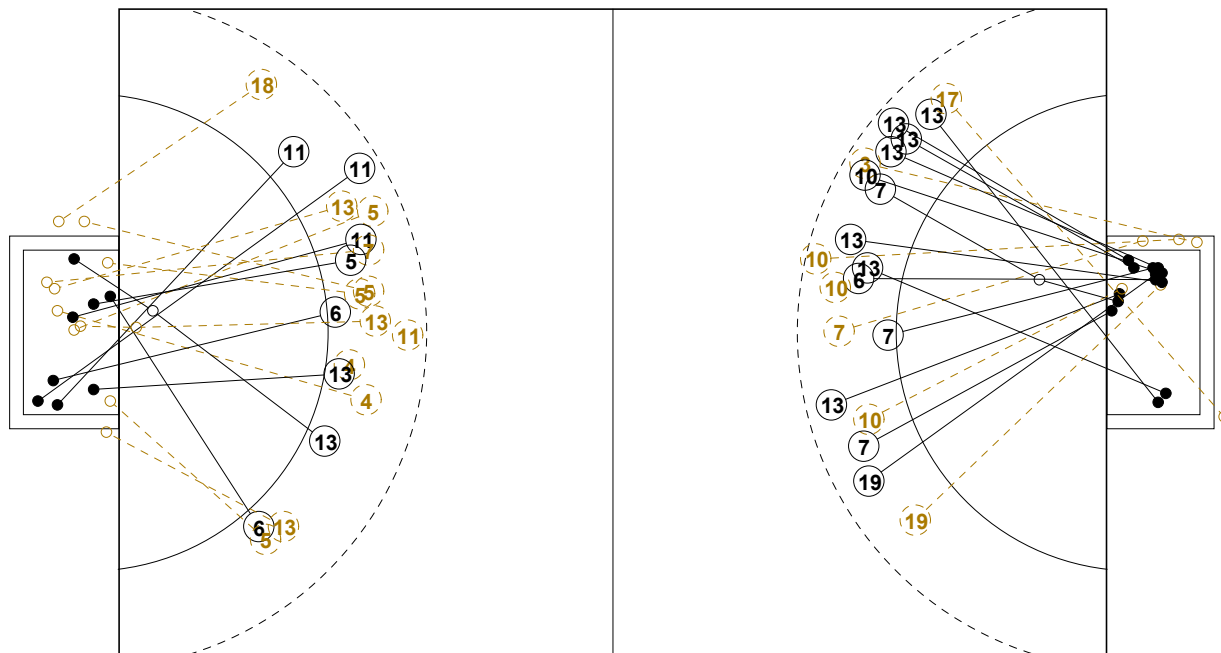

2015 MEN'S YOUTH WORLD CHAMPIONSHIP IN RUS PICTORIAL MATCH STATISTICS

ROUND 1

MATCH 12

201512012-21-1/1

1st Half
9 : 13

2nd Half
28 : 23

2015 MEN'S YOUTH WORLD CHAMPIONSHIP IN RUS

INDV/TEAM MATCH STATISTICS

COURT PLAYER: GOALS/SHOTS

GOALKEEPER: SAVED/SHOTS

TEAM TOTALS	GOALS	SAVED	MISSED	POST	BLOCKED	TOTAL	RATE(%)
Field Shot	4		1	3	1	9	44.4%
Line Shot	20	2		1	1	24	83.3%
Wing Shot			1			1	0.0%
Fastbreak	4					4	100.0%
Breakthrough							0.0%
Free Throw							0.0%
7M-Throw							0.0%