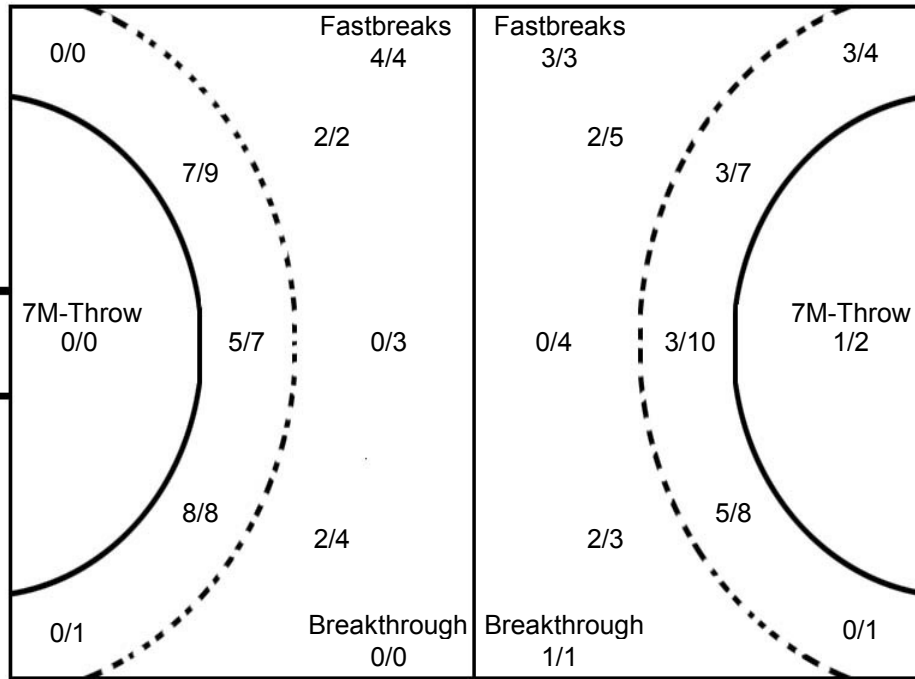

2015 MEN'S YOUTH WORLD CHAMPIONSHIP IN RUS

MATCH SHOT REPORT

ROUND 1

MATCH 12

201512012-41-1/1

BRAZIL

2 SILVEIRA L. A.	3 AMORIM Andre G.	5 BAPTISTA Caue C.	6 TORRIANI G. M. L	7 GONDIM Gabriel	9 PACHECO Pedro S.	10 JUNG Gabriel C.	11 SANTOS Marcos V.
1	1		1	1		1	1
Post - 0 Miss - 0 Block - 0	Post - 1 Miss - 0 Block - 0	Post - 0 Miss - 0 Block - 0	Post - 0 Miss - 0 Block - 0	Post - 1 Miss - 0 Block - 0	Post - 0 Miss - 0 Block - 0	Post - 1 Miss - 0 Block - 1	Post - 0 Miss - 0 Block - 0
13 LEMOS Patrick A.	14 MAILDO Mrcio A.	15 SILVA Matheus F.	16 COLODETI Marcos	17 SOLENTA Henrique	18 FERREIRA L. D.	19 UMBELINA Pedro	89 ROSA Rangel L.
4				1		3	1
3					1		
Post - 0 Miss - 1 Block - 0	Post - 0 Miss - 0 Block - 0	Post - 0 Miss - 0 Block - 0	Post - 0 Miss - 0 Block - 0	Post - 0 Miss - 1 Block - 0	Post - 1 Miss - 0 Block - 1	Post - 0 Miss - 0 Block - 0	Post - 0 Miss - 0 Block - 0

16 COLODETI Marcos
1/1
0/1
0/3
1/3

89 ROSA Rangel L.
0/2
0/2
3/9
2/2
3/4
0/2
2/5

JAPAN

1 HOROYA Tatsuru	3 SONODA Ryota	4 YASUMOTO Kanji	5 TASATO Katsuki	6 OZAWA Motoki	7 ISHADO Hiromu	8 OTANI Yukiya	11 YASUHIRA Takuma
	1	1	1	1	1	1	1
Post - 0 Miss - 0 Block - 0	Post - 0 Miss - 0 Block - 0	Post - 0 Miss - 0 Block - 1	Post - 1 Miss - 1 Block - 0	Post - 0 Miss - 1 Block - 0	Post - 0 Miss - 0 Block - 1	Post - 0 Miss - 1 Block - 0	Post - 0 Miss - 0 Block - 1
12 MORIWAKI Tatsu	13 MAKINO Isamu	15 NOMURA Yuya	18 YAMADA Shinya	21 TOKUDA			
	5	1					
Post - 0 Miss - 0 Block - 0	Post - 1 Miss - 1 Block - 0	Post - 0 Miss - 0 Block - 0	Post - 0 Miss - 1 Block - 0	Post - 0 Miss - 0 Block - 0