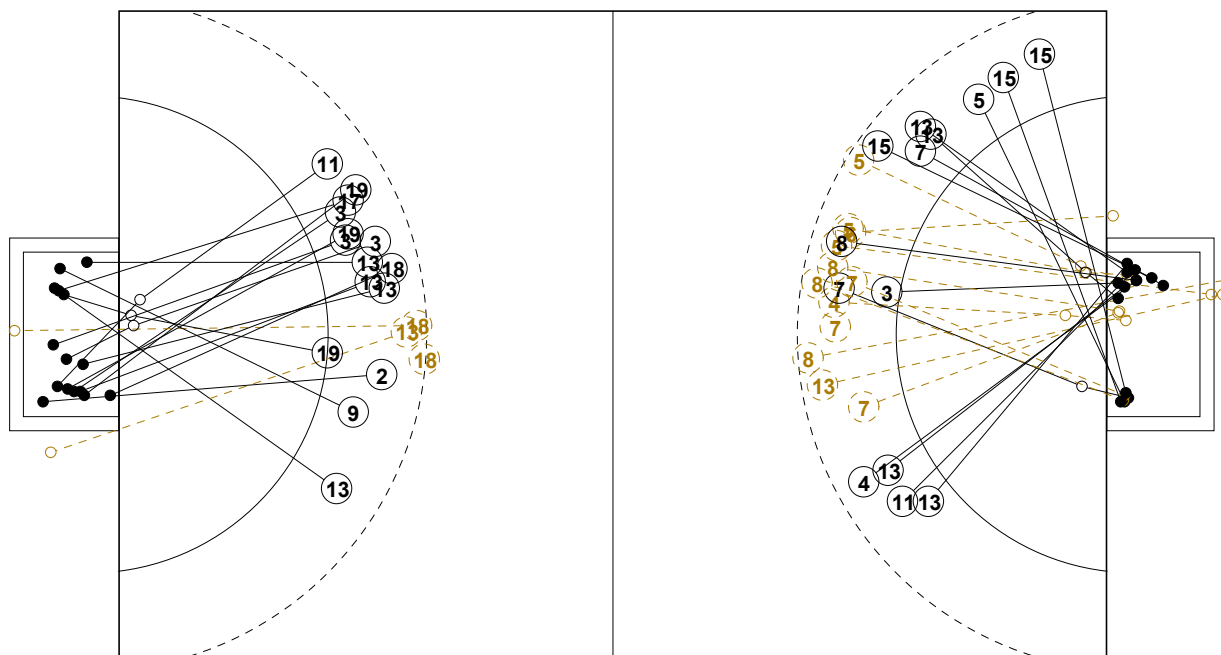

2015 MEN'S YOUTH WORLD CHAMPIONSHIP IN RUS PICTORIAL MATCH STATISTICS

ROUND 1

MATCH 12

201512012-21-1/1

1st Half
9 : 13

2nd Half
28 : 23

2015 MEN'S YOUTH WORLD CHAMPIONSHIP IN RUS

INDV/TEAM MATCH STATISTICS

COURT PLAYER: GOALS/SHOTS

GOALKEEPER: SAVED/SHOTS

TEAM TOTALS	GOALS	SAVED	MISSED	POST	BLOCKED	TOTAL	RATE(%)
Field Shot	4		1	3	1	9	44.4%
Line Shot	20	2		1	1	24	83.3%
Wing Shot			1			1	0.0%
Fastbreak	4					4	100.0%
Breakthrough							0.0%
Free Throw							0.0%
7M-Throw							0.0%