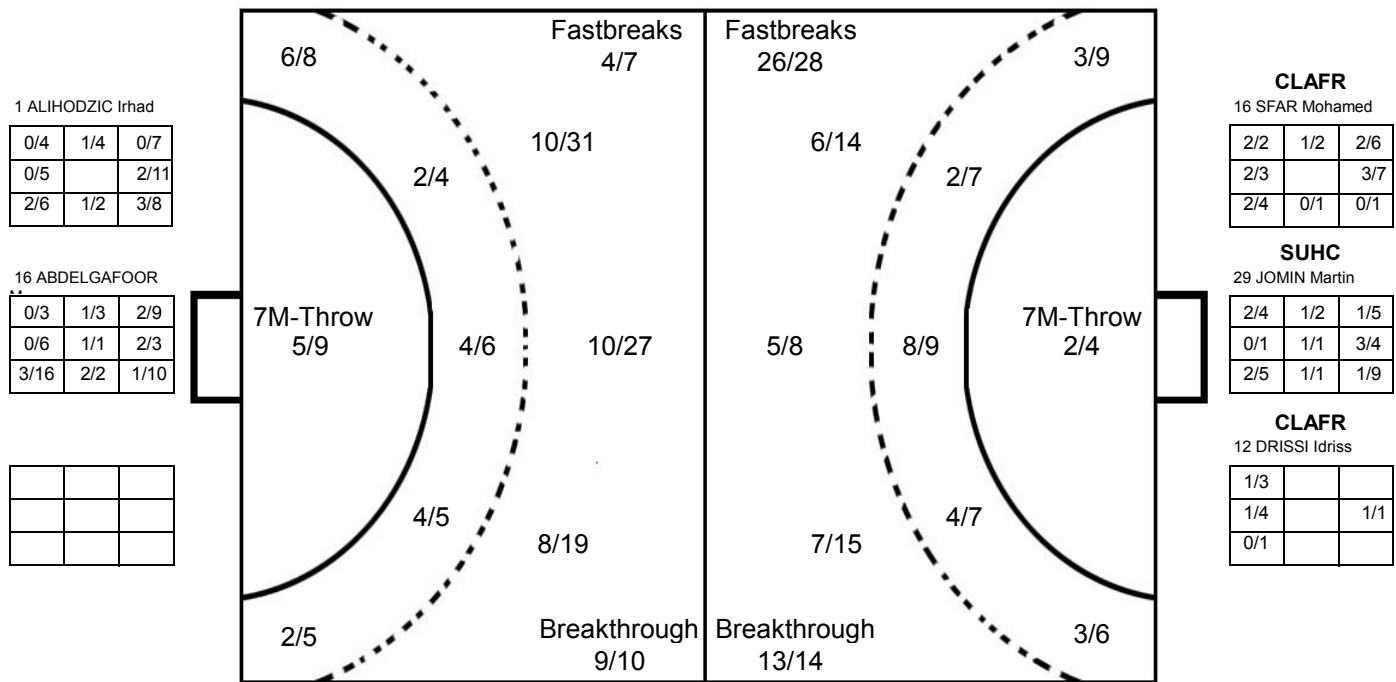

IHF
SUPER
GLOBE

PHMS Pictorial Handball Match Statistics

IHF Official System

IHF SUPER GLOBE QATAR 2015 TOTAL SHOT REPORT

UP TO MATCH 9

201513012-42-1/1

AL SADD(QAT)

1 ALIHODZIC Irhad	5 ALKRAD Mustafa	6 ABDELMAGEED M.	9 PADEZANIN Milos	13 ABDELHAK Ahmed	15 ALBISHI Fahad	16 ABDELGAFOOR M.	18 ELFAKHARANY
<table border="1"><tr><td></td><td></td><td></td></tr><tr><td></td><td></td><td></td></tr><tr><td></td><td></td><td></td></tr></table>	<table border="1"><tr><td>2</td><td></td><td>1</td></tr><tr><td>1</td><td></td><td></td></tr><tr><td>1</td><td></td><td></td></tr></table>	<table border="1"><tr><td>1</td><td></td><td></td></tr><tr><td>1</td><td></td><td></td></tr><tr><td></td><td></td><td></td></tr></table>	<table border="1"><tr><td></td><td></td><td>1</td></tr><tr><td>1</td><td></td><td>2</td></tr><tr><td>2</td><td></td><td></td></tr></table>	<table border="1"><tr><td>3</td><td></td><td>2</td></tr><tr><td>2</td><td></td><td></td></tr><tr><td></td><td>1</td><td>5</td></tr></table>	<table border="1"><tr><td>1</td><td>1</td><td></td></tr><tr><td>1</td><td></td><td></td></tr><tr><td>1</td><td></td><td></td></tr></table>	<table border="1"><tr><td></td><td></td><td></td></tr><tr><td></td><td></td><td></td></tr><tr><td></td><td></td><td></td></tr></table>	<table border="1"><tr><td></td><td></td><td>1</td></tr><tr><td></td><td></td><td></td></tr><tr><td></td><td>1</td><td>3</td></tr></table>
Post - 0 Miss - 0 Block - 0	Post - 1 Miss - 1 Block - 0	Post - 0 Miss - 0 Block - 0	Post - 2 Miss - 1 Block - 2	Post - 2 Miss - 5 Block - 3	Post - 0 Miss - 0 Block - 0	Post - 0 Miss - 0 Block - 0	Post - 1 Miss - 2 Block - 2
19 AL KUWARI Faisal	22 CHEROUVEIM S.	25 OMAHIC Selvedin	39 AHMED Nour	44 ALGHAMDI Abdulla	77 SOUDANI Ahmed	96 EBAID Ebrahim	
<table border="1"><tr><td></td><td></td><td>2</td></tr><tr><td></td><td></td><td>1</td></tr><tr><td></td><td></td><td>1</td></tr></table>	<table border="1"><tr><td></td><td></td><td></td></tr><tr><td></td><td></td><td></td></tr><tr><td></td><td></td><td>1</td></tr></table>	<table border="1"><tr><td>2</td><td></td><td>2</td></tr><tr><td></td><td></td><td>1</td></tr><tr><td>2</td><td></td><td>4</td></tr></table>	<table border="1"><tr><td></td><td></td><td></td></tr><tr><td></td><td></td><td></td></tr><tr><td>1</td><td></td><td></td></tr></table>	<table border="1"><tr><td></td><td>1</td><td>2</td></tr><tr><td></td><td></td><td>1</td></tr><tr><td></td><td></td><td>3</td></tr></table>	<table border="1"><tr><td></td><td></td><td></td></tr><tr><td></td><td></td><td></td></tr><tr><td></td><td></td><td></td></tr></table>	<table border="1"><tr><td></td><td></td><td>1</td></tr><tr><td></td><td></td><td></td></tr><tr><td>2</td><td>1</td><td>1</td></tr></table>	<table border="1"><tr><td></td><td></td><td></td></tr><tr><td></td><td></td><td></td></tr><tr><td></td><td></td><td></td></tr></table>
Post - 1 Miss - 1 Block - 0	Post - 0 Miss - 1 Block - 1	Post - 1 Miss - 1 Block - 0	Post - 0 Miss - 0 Block - 0	Post - 0 Miss - 3 Block - 0	Post - 0 Miss - 1 Block - 0	Post - 1 Miss - 0 Block - 1	

OPPONENT

SUHC 23 LLORENTE Diego	TAUB 25 TEIXEIRA V.	CLAFR 25 BEN SALAH A.	CLAFR 31 BEN GHALI Yosri	SUHC 14 RUI Renato Tupan	TAUB 2 SOARES Andre	TAUB 9 CANDIDO Lucas	TAUB 33 PACHECO
<table border="1"><tr><td></td><td></td><td>1</td></tr><tr><td>2</td><td></td><td>2</td></tr><tr><td>2</td><td></td><td>2</td></tr></table>	<table border="1"><tr><td>2</td><td></td><td>1</td></tr><tr><td>1</td><td></td><td></td></tr><tr><td>1</td><td></td><td>1</td></tr></table>	<table border="1"><tr><td></td><td></td><td>3</td></tr><tr><td></td><td></td><td>2</td></tr><tr><td>1</td><td></td><td></td></tr></table>	<table border="1"><tr><td></td><td></td><td></td></tr><tr><td>2</td><td></td><td>2</td></tr><tr><td></td><td></td><td>2</td></tr></table>	<table border="1"><tr><td></td><td></td><td>2</td></tr><tr><td>1</td><td></td><td></td></tr><tr><td>1</td><td></td><td></td></tr></table>	<table border="1"><tr><td></td><td></td><td>2</td></tr><tr><td></td><td></td><td></td></tr><tr><td></td><td></td><td>2</td></tr></table>	<table border="1"><tr><td></td><td>1</td><td></td></tr><tr><td></td><td></td><td>1</td></tr><tr><td>1</td><td></td><td>1</td></tr></table>	<table border="1"><tr><td>1</td><td></td><td>1</td></tr><tr><td>1</td><td></td><td></td></tr><tr><td></td><td></td><td>1</td></tr></table>
Post - 0 Miss - 0 Block - 0	Post - 0 Miss - 0 Block - 0	Post - 0 Miss - 0 Block - 0	Post - 0 Miss - 0 Block - 0	Post - 2 Miss - 0 Block - 0	Post - 0 Miss - 1 Block - 0	Post - 0 Miss - 1 Block - 0	Post - 0 Miss - 1 Block - 0
TAUB 88 SOARES Alan	CLAFR 9 BANNOUR Amine	TAUB 19 LAGO Diego	SUHC 6 GAULON Pierre	SUHC 9 CORNELLA Joan	TAUB 7 SILVA Andre	TAUB 17 RIBEIRO Andre	CLAFR 7 MAJDOUB Ramzi
<table border="1"><tr><td></td><td></td><td>1</td></tr><tr><td></td><td></td><td></td></tr><tr><td>2</td><td></td><td>1</td></tr></table>	<table border="1"><tr><td>1</td><td>1</td><td></td></tr><tr><td></td><td></td><td>1</td></tr><tr><td>1</td><td></td><td></td></tr></table>	<table border="1"><tr><td></td><td>1</td><td></td></tr><tr><td></td><td></td><td></td></tr><tr><td>2</td><td></td><td></td></tr></table>	<table border="1"><tr><td></td><td></td><td></td></tr><tr><td>1</td><td></td><td></td></tr><tr><td>1</td><td></td><td></td></tr></table>	<table border="1"><tr><td></td><td>1</td><td></td></tr><tr><td></td><td></td><td></td></tr><tr><td>1</td><td></td><td></td></tr></table>	<table border="1"><tr><td></td><td></td><td></td></tr><tr><td></td><td></td><td></td></tr><tr><td>1</td><td>1</td><td></td></tr></table>	<table border="1"><tr><td></td><td></td><td></td></tr><tr><td></td><td></td><td></td></tr><tr><td>1</td><td>1</td><td></td></tr></table>	<table border="1"><tr><td>1</td><td></td><td></td></tr><tr><td>1</td><td></td><td></td></tr><tr><td></td><td></td><td></td></tr></table>
Post - 0 Miss - 0 Block - 0	Post - 1 Miss - 0 Block - 0	Post - 0 Miss - 0 Block - 0	Post - 0 Miss - 1 Block - 0	Post - 0 Miss - 0 Block - 0	Post - 0 Miss - 0 Block - 0	Post - 0 Miss - 0 Block - 0	Post - 0 Miss - 1 Block - 0