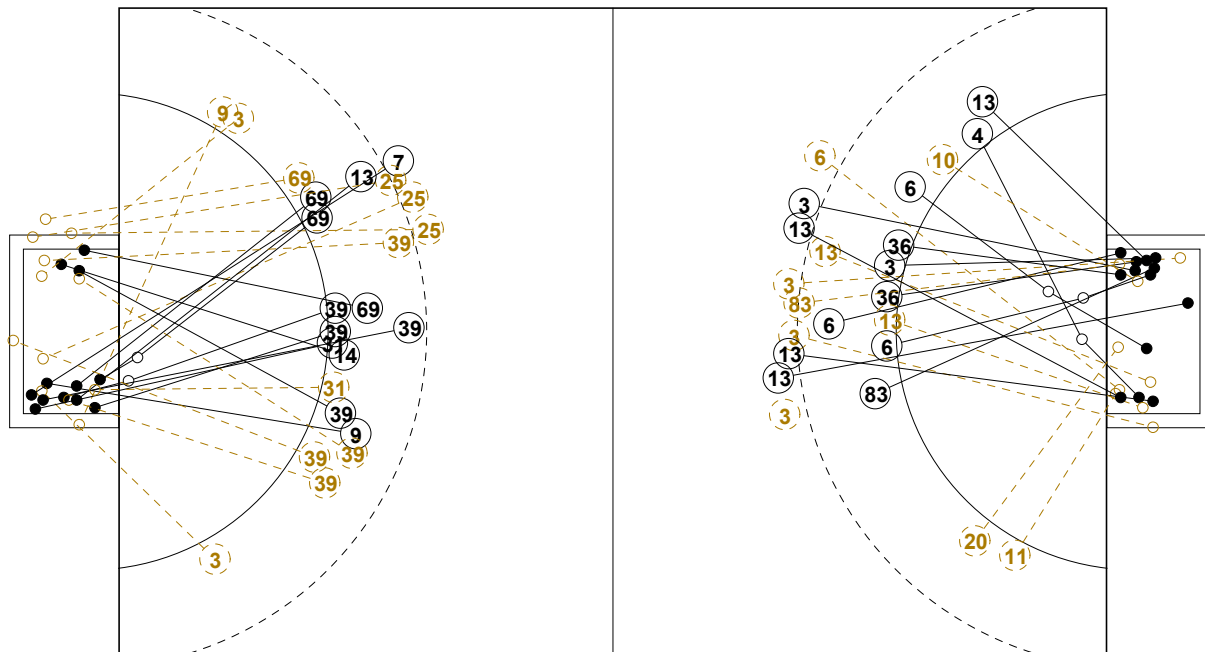

IHF SUPER GLOBE QATAR 2015 PICTORIAL MATCH STATISTICS

ROUND 1

MATCH 2

201513002-21-1/1

1st Half
14 : 12

2nd Half
24 : 27

IHF SUPER GLOBE QATAR 2015

INDV/TEAM MATCH STATISTICS

OFFICIAL
HANDBALL
MEN

QUARTER FINALS
ROUND 1

GROUP X
MATCH 2

201513002-14-1/2
Duhail
07/09/2015 15:00

No.	Name	Field Shot	Line Shot	Wing Shot	Fast Brk.	Brk. Thr.	Free Thr.	7m Thr.	Total	Rate %	ASST.	ERR.	WAR.	2'	D+DR	TIME
FUCHSE BERLIN(GER)(BERLIN)																
<i>(COURT PLAYER)</i>																
3	WIEDE Fabian	1/4	1/1						2/5	40.0%		2				00:28:03
4	ELISSON Bjarki			3/4	1/1				4/5	80.0%		1	1			00:36:03
5	FRITZ Fynn Ole									0.0%						00:09:08
6	VUKOVIC Drago	0/2	2/3			1/1			3/6	50.0%	1	2		1		00:32:59
7	STRUCK Kevin									0.0%						00:00:00
10	GOJUN Jakov		0/1						0/1	0.0%			1	1		00:34:01
11	VRAZALIC Faruk			0/2					0/2	0.0%		1				00:17:44
12	HEINEVETTER S.									0.0%	1					00:33:25
13	NENADIC Petar	6/8	2/5			2/2		0/2	10/17	58.8%	5	2				00:31:19
15	TONNESEN K. R.	1/1							1/1	100%	1	2				00:40:27
17	PLAZA J. Ignacio									0.0%						00:13:55
20	WEYHRAUCH Willy			0/1	1/1				1/2	50.0%		1	1			00:42:45
23	SCHADE Moritz									0.0%						00:00:00
36	NIELSEN Jesper		2/2		1/1				3/3	100%		1		1		00:43:29
71	STOCHL Petr									0.0%						00:26:35
83	PETERSEN F.	0/1			1/1	1/1		1/2	3/5	60.0%	2	1				00:26:16
Total		8/16	7/12	3/7	4/4	4/4		1/4	27/47	57.4%	10	13	3	3		
<i>(GOALKEEPER)</i>																
12	HEINEVETTER S.	1/6	3/5	0/2	0/2	0/3			4/18	22.2%	1					00:33:25
71	STOCHL Petr	3/4	0/3	2/3	0/3	0/2			5/15	33.3%						00:26:35
Total		4/10	3/8	2/5	0/5	0/5			9/33	27.3%	1					

COURT PLAYER: GOALS/SHOTS

GOALKEEPER: SAVED/SHOTS

TEAM TOTALS	GOALS	SAVED	MISSED	POST	BLOCKED	TOTAL	RATE(%)
Field Shot	8	5		1	2	16	50.0%
Line Shot	7	3	1	1		12	58.3%
Wing Shot	3	4				7	42.9%
Fastbreak	4					4	100.0%
Breakthrough	4					4	100.0%
Free Throw							0.0%
7M-Throw	1	3				4	25.0%