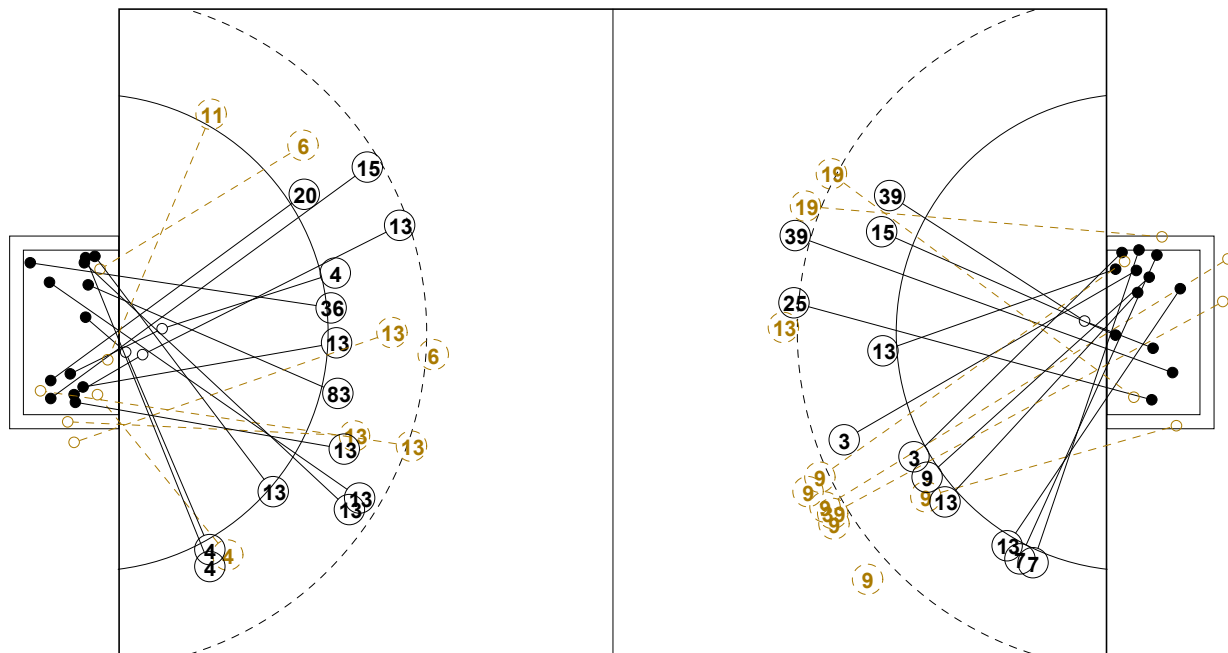

IHF SUPER GLOBE QATAR 2015 PICTORIAL MATCH STATISTICS

ROUND 1

MATCH 2

201513002-21-1/1

1st Half
14 : 12

2nd Half
24 : 27

IHF SUPER GLOBE QATAR 2015

INDV/TEAM MATCH STATISTICS

COURT PLAYER: GOALS/SHOTS

GOALKEEPER: SAVED/SHOTS

TEAM TOTALS	GOALS	SAVED	MISSED	POST	BLOCKED	TOTAL	RATE(%)
Field Shot	8	5		1	2	16	50.0%
Line Shot	7	3	1	1		12	58.3%
Wing Shot	3	4				7	42.9%
Fastbreak	4					4	100.0%
Breakthrough	4					4	100.0%
Free Throw							0.0%
7M-Throw	1	3				4	25.0%