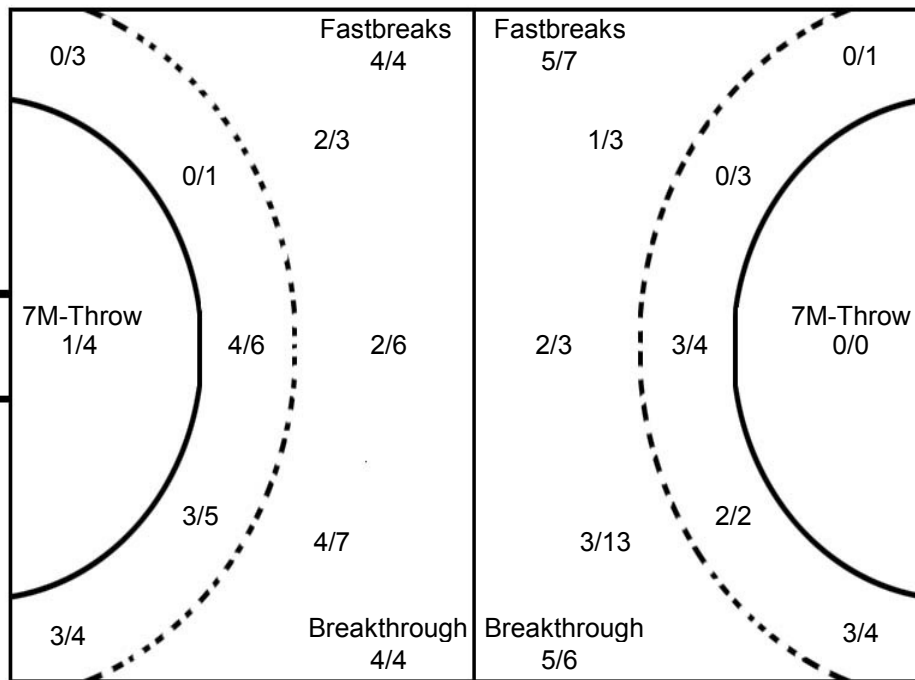

COURT PLAYER: GOALS/SHOTS

GOALKEEPER: SAVED/SHOTS

TEAM TOTALS	GOALS	SAVED	MISSED	POST	BLOCKED	TOTAL	RATE(%)
Field Shot	6	4	2	3	4	19	31.6%
Line Shot	5	3		1		9	55.6%
Wing Shot	3	2				5	60.0%
Fastbreak	5		1	1		7	71.4%
Breakthrough	5			1		6	83.3%
Free Throw							0.0%
7M-Throw							0.0%

IHF SUPER GLOBE QATAR 2015

MATCH SHOT REPORT

ROUND 1

MATCH 2

201513002-41-1/1

FUCHSE BERLIN(GER)

Table with 8 columns of player statistics (3 WIEDE Fabian to 83 PETERSEN F.) and 2 rows of shot data.

12 HEINEVETTER S. statistics table

71 STOCHL Petr statistics table

Empty statistics table

12 DRISSI Idriss statistics table

16 SFAR Mohamed statistics table

Empty statistics table

CLUB

Table with 8 columns of player statistics (3 MHADHBI M. H. to 96 BOUTEFFAHAY.) and 2 rows of shot data.