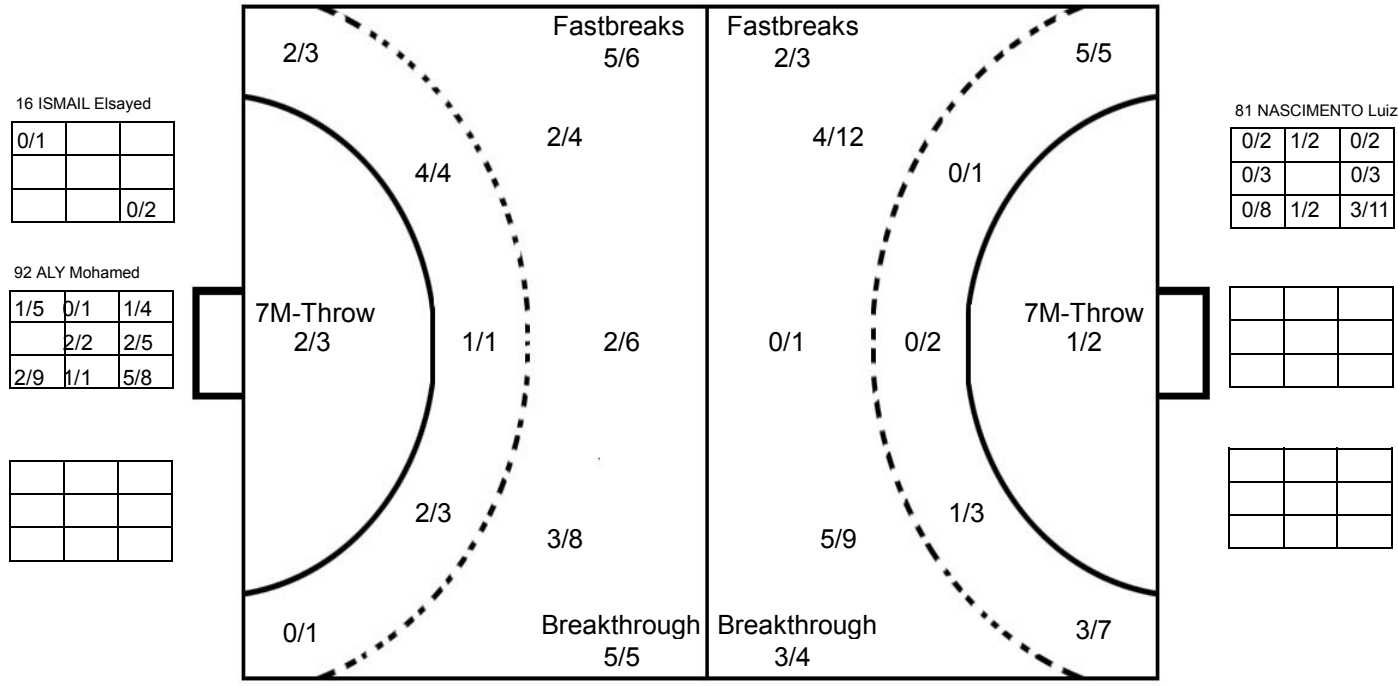

COURT PLAYER: GOALS/SHOTS

GOALKEEPER: SAVED/SHOTS

TEAM TOTALS	GOALS	SAVED	MISSED	POST	BLOCKED	TOTAL	RATE(%)
Field Shot	9	8	1	1	3	22	40.9%
Line Shot	1	3	1	1		6	16.7%
Wing Shot	8	2	1	1		12	66.7%
Fastbreak	2			1		3	66.7%
Breakthrough	3		1			4	75.0%
Free Throw							0.0%
7M-Throw	1	1				2	50.0%

IHF SUPER GLOBE QATAR 2015

MATCH SHOT REPORT

ROUND 1

MATCH 10

201513010-41-1/1

AL AHLY SPORTS CLUB(EGY)

Player statistics table for AL AHLY SPORTS CLUB(EGY) including players like 3 ABOUEBAID M., 8 RAMADAN Mohamed, etc.