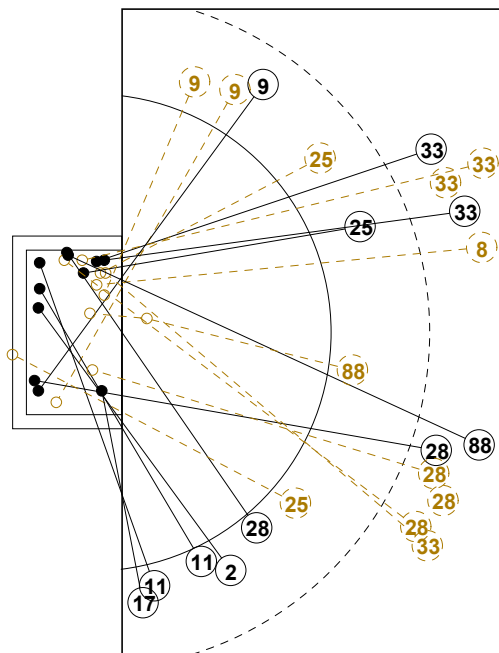

IHF SUPER GLOBE QATAR 2015 PICTORIAL MATCH STATISTICS

ROUND 1

MATCH 10

201513010-21-1/1

1st Half
11 : 16

2nd Half
28 : 24

IHF SUPER GLOBE QATAR 2015

INDV/TEAM MATCH STATISTICS

OFFICIAL
HANDBALL
MEN

PLACE 5-6
ROUND 1

GROUP X
MATCH 10

201513010-14-1/2
Duhail
10/09/2015 16:00

No.	Name	Field Shot	Line Shot	Wing Shot	Fast Brk.	Brk. Thr.	Free Thr.	7m Thr.	Total	Rate %	ASST.	ERR.	WAR.	2'	D+DR	TIME
AL AHLY SPORTS CLUB(EGY)(AHLYSCL)																
<i>(COURT PLAYER)</i>																
3	ABOUEBAID M.	3/4	0/1						3/5	60.0%		2				00:39:04
8	RAMADAN Mohamed		3/3		1/2			1/1	5/6	83.3%	1	2	1	2		00:40:22
9	ELBOGHDADY M.	0/2							0/2	0.0%	1	1				00:14:26
10	MOHAMED Ali	3/5	1/1			2/2			6/8	75.0%	3	1				00:36:46
11	HAMMAD Mahmoud									0.0%						00:05:48
13	OSMAN Karim		1/1	0/1				1/1	2/3	66.7%						00:22:13
15	AMER Mohamed			1/1	1/1	2/2		0/1	4/5	80.0%	1	5				00:44:48
16	ISMAIL Elsayed									0.0%						00:04:44
18	HAFEZ Ahmed	0/1							0/1	0.0%		1				00:05:54
24	ELMASRY Ibrahim									0.0%			1	2		00:26:35
31	ELWAKIL Omar				2/2				2/2	100%	1	1				00:31:55
33	ALI Mohamed									0.0%						00:10:25
34	REZK Ahmed	0/2							0/2	0.0%		1				00:01:19
92	ALY Mohamed									0.0%	1	1				00:55:16
93	BECHIR Mostafa	0/1		1/2	1/1				2/4	50.0%						00:26:40
99	ABOUELATA Mohamed	1/3	2/2			1/1			4/6	66.7%	3	2				00:45:13
Total		7/18	7/8	2/4	5/6	5/5		2/3	28/44	63.6%	11	17	2	4		
<i>(GOALKEEPER)</i>																
16	ISMAIL Elsayed	0/1			0/1	0/1			0/3	0.0%						00:04:44
92	ALY Mohamed	8/16	3/4	2/10	0/1	0/2		1/2	14/35	40.0%	1	1				00:55:16
Total		8/17	3/4	2/10	0/2	0/3		1/2	14/38	36.8%	1	1				

COURT PLAYER: GOALS/SHOTS

GOALKEEPER: SAVED/SHOTS

TEAM TOTALS	GOALS	SAVED	MISSED	POST	BLOCKED	TOTAL	RATE(%)
Field Shot	7	4	1	2	4	18	38.9%
Line Shot	7		1			8	87.5%
Wing Shot	2	1		1		4	50.0%
Fastbreak	5		1			6	83.3%
Breakthrough	5					5	100.0%
Free Throw							0.0%
7M-Throw	2		1			3	66.7%