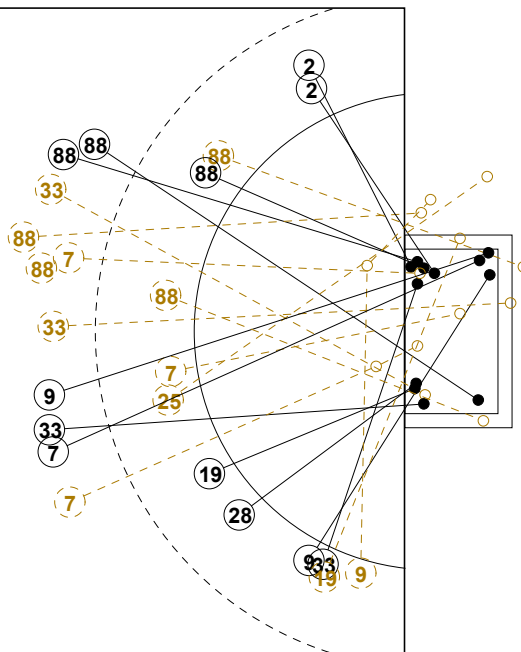

IHF SUPER GLOBE QATAR 2015 PICTORIAL MATCH STATISTICS

ROUND 1

MATCH 10

201513010-21-1/1

1st Half
11 : 16

2nd Half
28 : 24

IHF SUPER GLOBE QATAR 2015

INDV/TEAM MATCH STATISTICS

OFFICIAL
HANDBALL
MEN

PLACE 5-6
ROUND 1

GROUP X
MATCH 10

201513010-14-1/2
Duhail
10/09/2015 16:00

No.	Name	Field Shot	Line Shot	Wing Shot	Fast Brk.	Brk. Thr.	Free Thr.	7m Thr.	Total	Rate %	ASST.	ERR.	WAR.	2'	D+DR	TIME
AL AHLY SPORTS CLUB(EGY)(AHLYSCL)																
<i>(COURT PLAYER)</i>																
3	ABOUEBAID M.	3/4	0/1						3/5	60.0%		2				00:39:04
8	RAMADAN Mohamed		3/3		1/2			1/1	5/6	83.3%	1	2	1	2		00:40:22
9	ELBOGHDADY M.	0/2							0/2	0.0%	1	1				00:14:26
10	MOHAMED Ali	3/5	1/1			2/2			6/8	75.0%	3	1				00:36:46
11	HAMMAD Mahmoud									0.0%						00:05:48
13	OSMAN Karim		1/1	0/1				1/1	2/3	66.7%						00:22:13
15	AMER Mohamed			1/1	1/1	2/2		0/1	4/5	80.0%	1	5				00:44:48
16	ISMAIL Elsayed									0.0%						00:04:44
18	HAFEZ Ahmed	0/1							0/1	0.0%		1				00:05:54
24	ELMASRY Ibrahim									0.0%			1	2		00:26:35
31	ELWAKIL Omar				2/2				2/2	100%	1	1				00:31:55
33	ALI Mohamed									0.0%						00:10:25
34	REZK Ahmed	0/2							0/2	0.0%		1				00:01:19
92	ALY Mohamed									0.0%	1	1				00:55:16
93	BECHIR Mostafa	0/1		1/2	1/1				2/4	50.0%						00:26:40
99	ABOUELATA Mohamed	1/3	2/2			1/1			4/6	66.7%	3	2				00:45:13
Total		7/18	7/8	2/4	5/6	5/5		2/3	28/44	63.6%	11	17	2	4		
<i>(GOALKEEPER)</i>																
16	ISMAIL Elsayed	0/1			0/1	0/1			0/3	0.0%						00:04:44
92	ALY Mohamed	8/16	3/4	2/10	0/1	0/2		1/2	14/35	40.0%	1	1				00:55:16
Total		8/17	3/4	2/10	0/2	0/3		1/2	14/38	36.8%	1	1				

COURT PLAYER: GOALS/SHOTS

GOALKEEPER: SAVED/SHOTS

TEAM TOTALS	GOALS	SAVED	MISSED	POST	BLOCKED	TOTAL	RATE(%)
Field Shot	7	4	1	2	4	18	38.9%
Line Shot	7		1			8	87.5%
Wing Shot	2	1		1		4	50.0%
Fastbreak	5		1			6	83.3%
Breakthrough	5					5	100.0%
Free Throw							0.0%
7M-Throw	2		1			3	66.7%