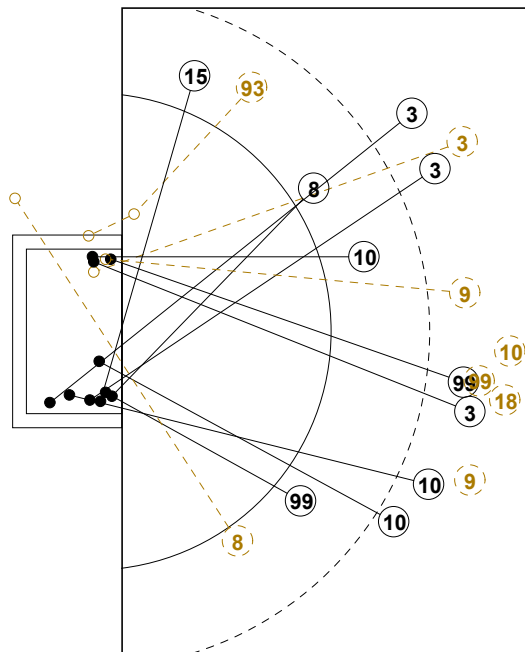

IHF SUPER GLOBE QATAR 2015 PICTORIAL MATCH STATISTICS

ROUND 1

MATCH 10

201513010-21-1/1

1st Half
11 : 16

2nd Half
28 : 24

IHF SUPER GLOBE QATAR 2015

INDV/TEAM MATCH STATISTICS

OFFICIAL
HANDBALL
MEN

PLACE 5-6
ROUND 1

GROUP X
MATCH 10

201513010-14-1/2
Duhail
10/09/2015 16:00

No.	Name	Field Shot	Line Shot	Wing Shot	Fast Brk.	Brk. Thr.	Free Thr.	7m Thr.	Total	Rate %	ASST.	ERR.	WAR.	2'	D+DR	TIME
AL AHLY SPORTS CLUB(EGY)(AHLYSCL)																
<i>(COURT PLAYER)</i>																
3	ABOUEBAID M.	3/4	0/1						3/5	60.0%		2				00:39:04
8	RAMADAN Mohamed		3/3		1/2			1/1	5/6	83.3%	1	2	1	2		00:40:22
9	ELBOGHDADY M.	0/2							0/2	0.0%	1	1				00:14:26
10	MOHAMED Ali	3/5	1/1			2/2			6/8	75.0%	3	1				00:36:46
11	HAMMAD Mahmoud									0.0%						00:05:48
13	OSMAN Karim		1/1	0/1				1/1	2/3	66.7%						00:22:13
15	AMER Mohamed			1/1	1/1	2/2		0/1	4/5	80.0%	1	5				00:44:48
16	ISMAIL Elsayed									0.0%						00:04:44
18	HAFEZ Ahmed	0/1							0/1	0.0%		1				00:05:54
24	ELMASRY Ibrahim									0.0%			1	2		00:26:35
31	ELWAKIL Omar				2/2				2/2	100%	1	1				00:31:55
33	ALI Mohamed									0.0%						00:10:25
34	REZK Ahmed	0/2							0/2	0.0%		1				00:01:19
92	ALY Mohamed									0.0%	1	1				00:55:16
93	BECHIR Mostafa	0/1		1/2	1/1				2/4	50.0%						00:26:40
99	ABOUELATA Mohamed	1/3	2/2			1/1			4/6	66.7%	3	2				00:45:13
Total		7/18	7/8	2/4	5/6	5/5		2/3	28/44	63.6%	11	17	2	4		
<i>(GOALKEEPER)</i>																
16	ISMAIL Elsayed	0/1			0/1	0/1			0/3	0.0%						00:04:44
92	ALY Mohamed	8/16	3/4	2/10	0/1	0/2		1/2	14/35	40.0%	1	1				00:55:16
Total		8/17	3/4	2/10	0/2	0/3		1/2	14/38	36.8%	1	1				

COURT PLAYER: GOALS/SHOTS

GOALKEEPER: SAVED/SHOTS

TEAM TOTALS	GOALS	SAVED	MISSED	POST	BLOCKED	TOTAL	RATE(%)
Field Shot	7	4	1	2	4	18	38.9%
Line Shot	7		1			8	87.5%
Wing Shot	2	1		1		4	50.0%
Fastbreak	5		1			6	83.3%
Breakthrough	5					5	100.0%
Free Throw							0.0%
7M-Throw	2		1			3	66.7%