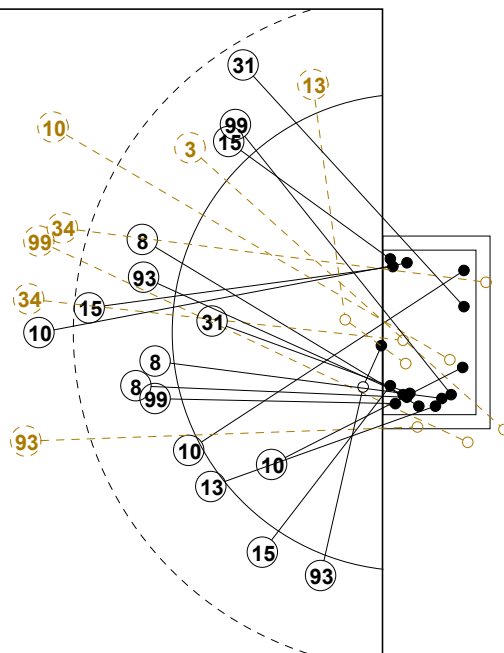

IHF SUPER GLOBE QATAR 2015 PICTORIAL MATCH STATISTICS

ROUND 1

MATCH 10

201513010-21-1/1

1st Half
11 : 16

2nd Half
28 : 24

IHF SUPER GLOBE QATAR 2015

INDV/TEAM MATCH STATISTICS

OFFICIAL
HANDBALL
MEN

PLACE 5-6
ROUND 1

GROUP X
MATCH 10

201513010-14-1/2
Duhail
10/09/2015 16:00

No.	Name	Field Shot	Line Shot	Wing Shot	Fast Brk.	Brk. Thr.	Free Thr.	7m Thr.	Total	Rate %	ASST.	ERR.	WAR.	2'	D+DR	TIME
AL AHLY SPORTS CLUB(EGY)(AHLYSCL)																
<i>(COURT PLAYER)</i>																
3	ABOUEBAID M.	3/4	0/1						3/5	60.0%		2				00:39:04
8	RAMADAN Mohamed		3/3		1/2			1/1	5/6	83.3%	1	2	1	2		00:40:22
9	ELBOGHDADY M.	0/2							0/2	0.0%	1	1				00:14:26
10	MOHAMED Ali	3/5	1/1			2/2			6/8	75.0%	3	1				00:36:46
11	HAMMAD Mahmoud									0.0%						00:05:48
13	OSMAN Karim		1/1	0/1				1/1	2/3	66.7%						00:22:13
15	AMER Mohamed			1/1	1/1	2/2		0/1	4/5	80.0%	1	5				00:44:48
16	ISMAIL Elsayed									0.0%						00:04:44
18	HAFEZ Ahmed	0/1							0/1	0.0%		1				00:05:54
24	ELMASRY Ibrahim									0.0%			1	2		00:26:35
31	ELWAKIL Omar				2/2				2/2	100%	1	1				00:31:55
33	ALI Mohamed									0.0%						00:10:25
34	REZK Ahmed	0/2							0/2	0.0%		1				00:01:19
92	ALY Mohamed									0.0%	1	1				00:55:16
93	BECHIR Mostafa	0/1		1/2	1/1				2/4	50.0%						00:26:40
99	ABOUELATA Mohamed	1/3	2/2			1/1			4/6	66.7%	3	2				00:45:13
Total		7/18	7/8	2/4	5/6	5/5		2/3	28/44	63.6%	11	17	2	4		
<i>(GOALKEEPER)</i>																
16	ISMAIL Elsayed	0/1			0/1	0/1			0/3	0.0%						00:04:44
92	ALY Mohamed	8/16	3/4	2/10	0/1	0/2		1/2	14/35	40.0%	1	1				00:55:16
Total		8/17	3/4	2/10	0/2	0/3		1/2	14/38	36.8%	1	1				

COURT PLAYER: GOALS/SHOTS

GOALKEEPER: SAVED/SHOTS

TEAM TOTALS	GOALS	SAVED	MISSED	POST	BLOCKED	TOTAL	RATE(%)
Field Shot	7	4	1	2	4	18	38.9%
Line Shot	7		1			8	87.5%
Wing Shot	2	1		1		4	50.0%
Fastbreak	5		1			6	83.3%
Breakthrough	5					5	100.0%
Free Throw							0.0%
7M-Throw	2		1			3	66.7%