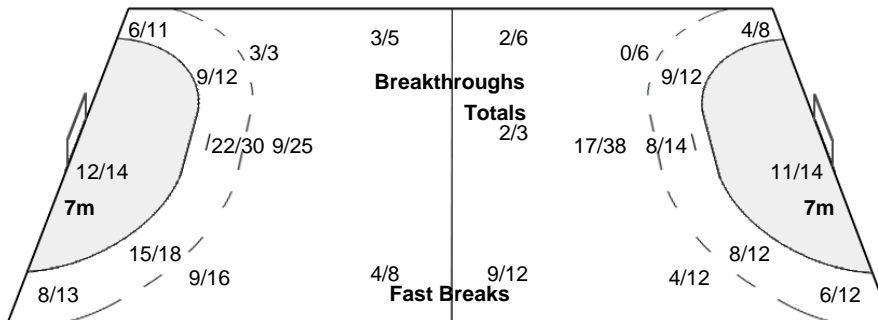

Offence

Defence

Goalkeepers

Saves / Shots

1/8	1/7	3/9
11/16	0/1	18/31
4/27	2/4	3/21

1 BUNDSSEN J

1/6	1/6	3/5
9/12		13/23
1/15	1/3	3/14

12 IDEHN F

0/2	0/1	0/4
2/4		5/8
3/12	1/1	0/7

Legend:	% Efficiency	2Min 2 Minute Suspensions	6m 6-metre Shots	7m 7-metre Shots	9m 9-metre Shots
AS Assists	BS Blocked Shots	BT Breakthroughs	DR Disqualification with report	FB Fast Breaks	MP Matches Played
G/S Goals/Shots	MP Matches Played	N/A Not Applicable	No. Uniform Number	PR Preliminary Round	S/S Saves/Shots
RC Red Cards	S/S Saves/Shots	ST Steals	TO Turnovers	TP Time Played	Wing Wing Shots
Wing Wing Shots	YC Yellow Cards