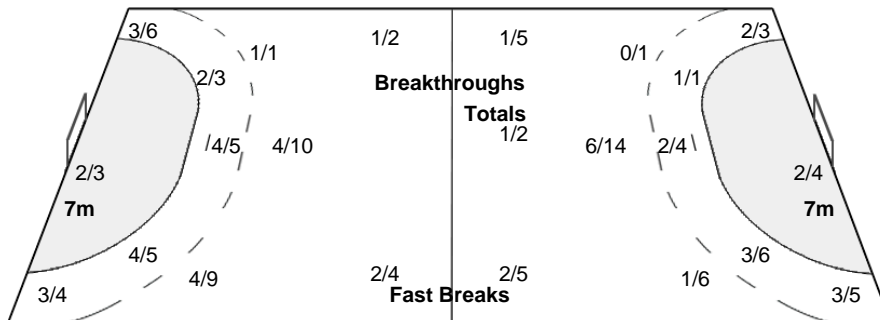

Women's Olympic Qualification Tournaments

Russia

Tournament III

Match Team Statistics

SAT 19 MAR 2016
16:00
Astrakhan

Match No: 3

POL 24 - 30 SWE
(12 - 16) (12 - 14)

Referees: BONAVENTURA Charlotte / BONAVENTURA Julie (FRA)

SWE - Sweden

Shots Distribution

Players

Goals / Shots

1 BUNDSSEN J			3 TEGSTEDT F			6 STRÖMBERG C			7 BLOHM L			9 SAND L			12 IDEHN F			13 HAVIA SVENSSON E								
					1/1					1/1				1/1						0/1						
											1/2			2/2						2/2						
																		1-Missed								
14 WESTBERG J			15 AHLM J			17 TORSTENSON L			18 WALL M			20 GULLDEN I			24 HAGMAN N			25 WALLEN A								
		0/1						0/1					1/1		3/5				1/1							
1/2		1/1			1/1			0/1					0/1						0/2							
													1/1						2/2	0/1						
																		1-Post			1-Missed			1-Blocked		
27 ROSENGREN JACOBSEN			29 ALM J																							
					1/1															1/3						
																				3/3						
																		1-Missed			1-Blocked					

Team Goals / Shots

3/3	2/2	3/5
1/4	0/1	6/10
9/13	0/1	6/7

3-Missed 1-Post 2-Blocked

Offence

Defence

Goalkeepers Saves / Shots

1/3	0/1	2/3
5/7	0/1	8/14
0/7		3/7

1 BUNDSSEN J

1/3	0/1	2/3
5/7		7/13
0/7		3/7

12 IDEHN F

		1/1

Legend:									
%	Efficiency	2Min	2 Minute Suspensions	6m	6 metre Shots	7m	7 metre Shots	9m	9 metre Shots
AS	Assists	BS	Blocked Shots	BT	Breakthroughs	DR	Disqualification with Report	FB	Fast Breaks
G/S	Goals/Shots	N/A	Not Applicable	No.	Uniform Number	RC	Red Cards	S/S	Saves/Shots
ST	Steals	TO	Turnover	TP	Time Played	Wing	Wing Shots	YC	Yellow Cards