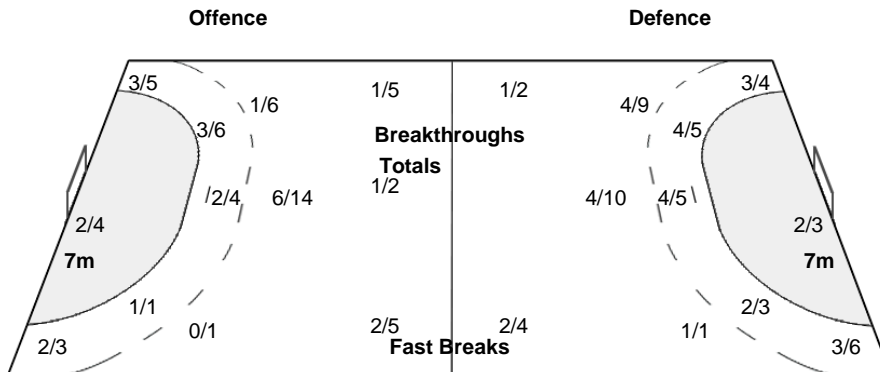

POL - Poland

Shots Distribution

Players

Goals / Shots

3 KOBYLINSKA M	4 STACHOWSKA M	6 SIODMIAK K	8 GEGA M	9 KOCELA A	12 GAWLIK W	14 KUDLACZ-GLOC K
0/1	0/1	0/1		1/1		1/1 1/1 1/2
1-Blocked		2-Post 1-Blocked				1-Missed 1-Post 2-Blocked
17 PIELESZ K	18 ZYCH A	21 KOLODZIEJSKA K	25 ZALEWSKA K	40 WYSOKINSKA A	41 STASIAK M	55 JOCHYMEK A
	1/1 0/1 2/2	0/1 1/3 2/2	0/1		0/1 0/1	1/1 0/1
	1-Post 1-Blocked				1-Post	
77 KULWINSKA P	89 ACHRUK K					
1/1 2/2	1/1 0/1 2/3 1/1					
	1-Blocked					

Team
Goals / Shots

2/3	1/1	1/3
2/7	1/1	6/14
7/7		4/7

1-Missed 5-Post 6-Blocked