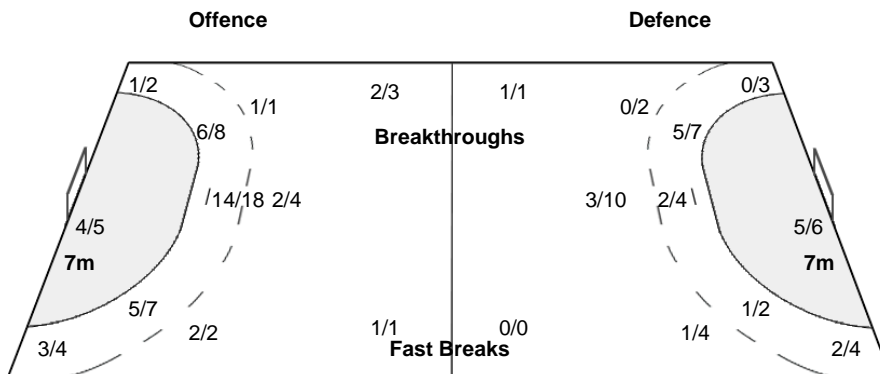

SWE - Sweden

Shots Distribution

Players

Goals / Shots

1 BUNDSSEN J			3 TEGSTEDT F			6 STRÖMBERG C			7 BLOHM L			9 SAND L			12 IDEHN F			13 HAVIA SVENSSON E		
					0/1			1/1			1/1						1/1			1/1
					0/2			0/1						2/2			1/1			1/1
			1/1			2/3			1/1	0/1	1/1	1/1		2/2				2/2		1/1
1-Missed																				
14 WESTBERG J			15 AHLM J			17 TORSTENSON L			18 WALL M			20 GULLDEN I			24 HAGMAN N			25 WALLEN A		
					1/1						1/1			1/1						1/1
					0/1			1/1			1/1									1/1
			1/1	1/1				2/2	1/1			2/2		1/1	2/2	0/1		2/2		1/1
1-Post						1-Missed			1-Post											
29 ALM J			77 DAPANOVIC J																	
						1/1		1/1												
						1/1														

Team

Goals / Shots

		4/5
3/5	1/1	7/11
16/17	1/3	9/9

2-Missed 2-Post