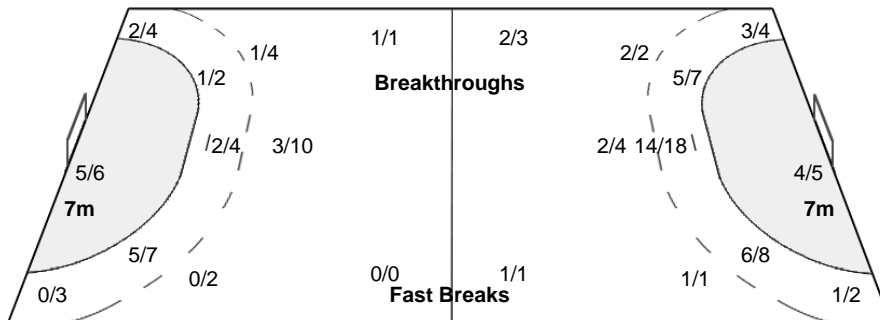

Offence

Goalkeepers Saves / Shots

		1/5
2/5	0/1	4/11
1/17	2/3	0/9

12 ROMO GONZALEZ S

		1/3
2/4	0/1	3/8
1/12	2/2	0/6

16 SOSA GARCIA M

		0/2
0/1		0/2
0/3		0/3

33 SANCHEZ GUTIERREZ

		1/1
0/2	0/1	

Legend:									
%	Efficiency	2Min	2 Minute Suspensions	6m	6 metre Shots	7m	7 metre Shots	9m	9 metre Shots
AS	Assists	BS	Blocked Shots	BT	Breakthroughs	DR	Disqualification with Report	FB	Fast Breaks
G/S	Goals/Shots	N/A	Not Applicable	No.	Uniform Number	RC	Red Cards	S/S	Saves/Shots
ST	Steals	TO	Turnover	TP	Time Played	Wing	Wing Shots	YC	Yellow Cards