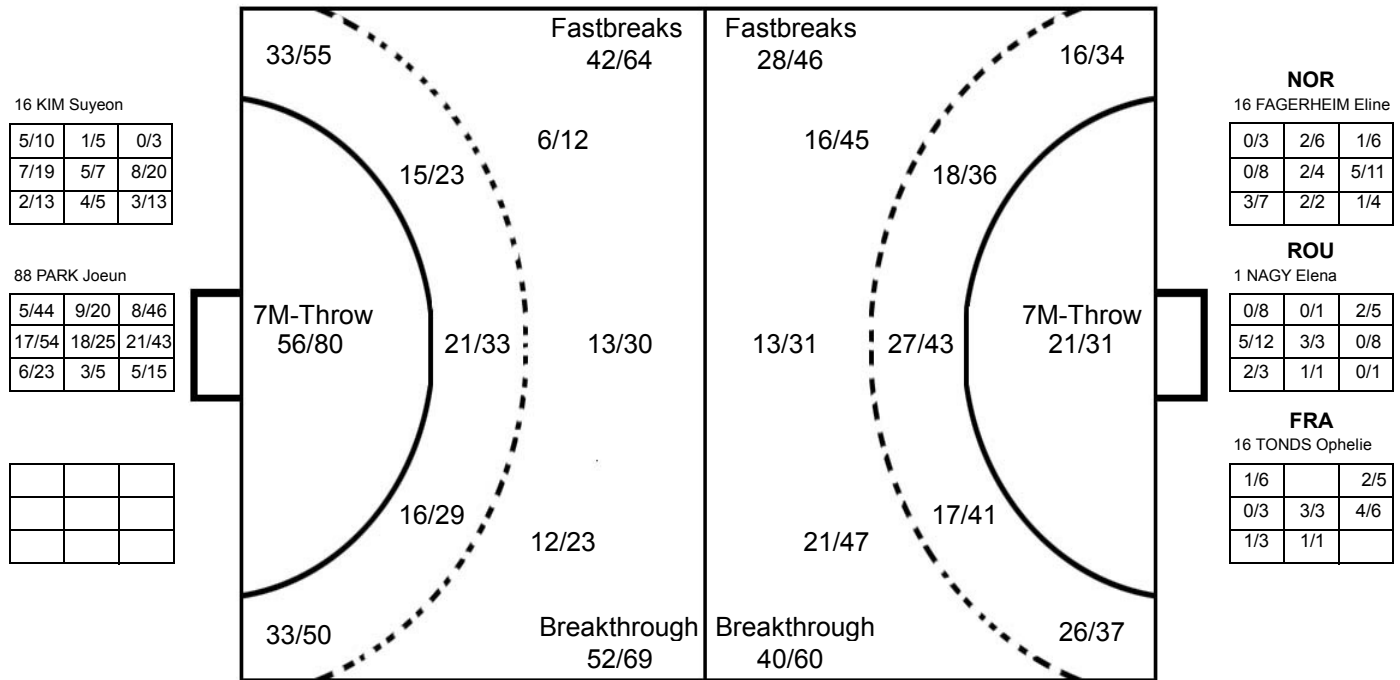

2016 IHF WOMEN'S YOUTH WORLD CHAMPIONSHIP IN SVK
TOTAL SHOT REPORT

UP TO MATCH 91

201612092-42-1/1

KOREA

Table of player statistics for Korea, including names like 6 CHOI Jina, 7 KIM Soyeon, 10 SONG Hyesoo, etc., with columns for goals, assists, and blocks.

Statistics for opponent players: NOR 16 FAGERHEIM Eline, ROU 1 NAGY Elena, FRA 16 TONDS Ophelie.

OPPONENT

Table of opponent player statistics, including names like 9 TIRCA Sorina M., 7 NESTAKER Guro, 8 ELLERTSEN Line, etc.