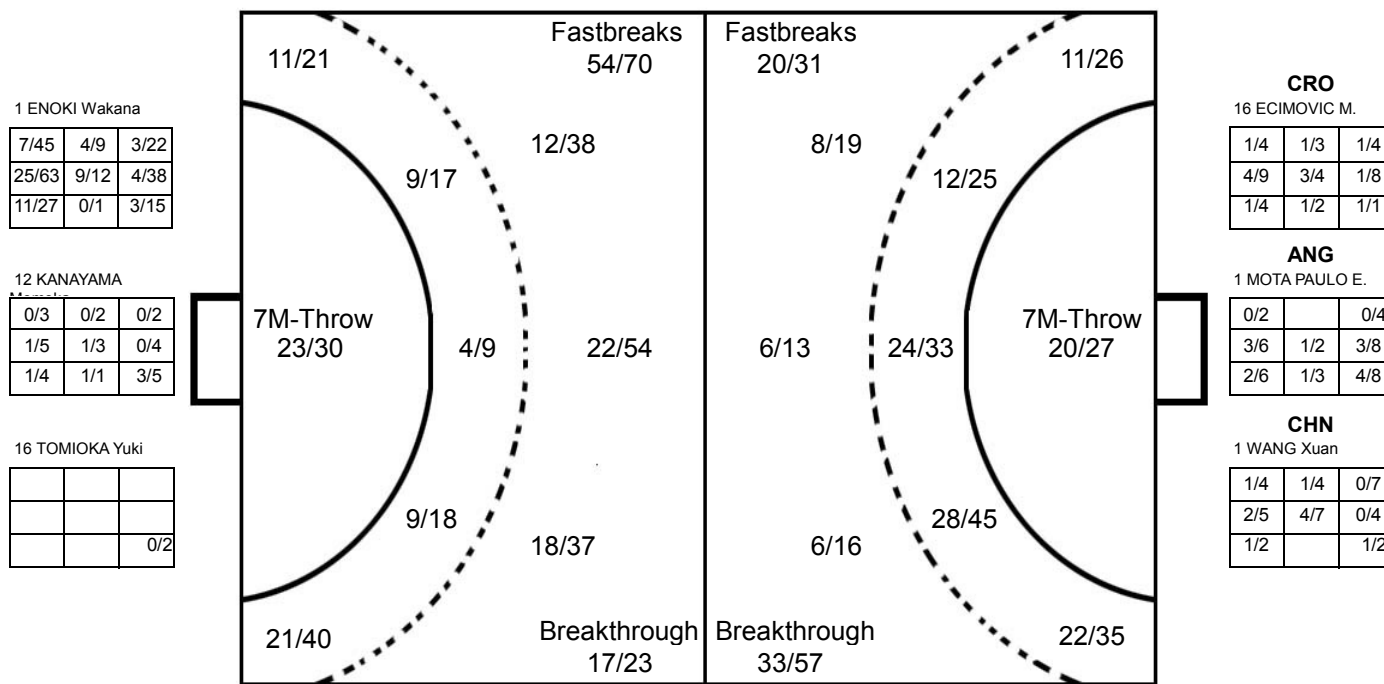

2016 IHF WOMEN'S YOUTH WORLD CHAMPIONSHIP IN SVK
TOTAL SHOT REPORT

UP TO MATCH 74

201612082-42-1/1

JAPAN

Table listing player statistics for Japan, including names like ENOKI Wakana, SAWADA Nodoka, HAYASHI Reika, etc., and their respective shot counts in a grid format.

OPPONENT

Table listing player statistics for the opponent team, including names like ALONSO Maite, GILDA SIMAO P., HURST Isabell, etc., and their respective shot counts in a grid format.