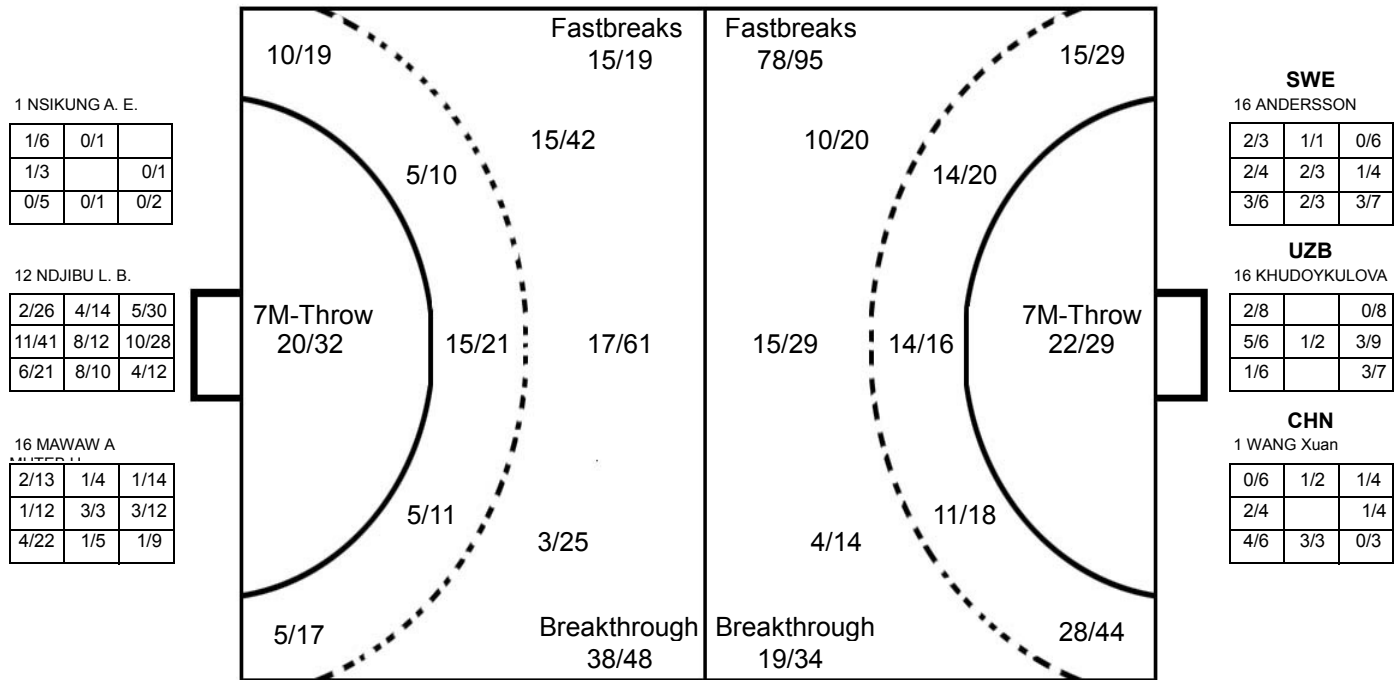

2016 IHF WOMEN'S YOUTH WORLD CHAMPIONSHIP IN SVK
TOTAL SHOT REPORT

UP TO MATCH 75

201612084-42-1/1

D.R.CONGO

1 NSIKUNG A. E.	4 BUTEKA K. J.	5 YUMBA MUSOYA D.	7 LENGÉ KABULWE C.	9 MAYINDAMA M. N.	11 BAMBI KASONGA	12 NDJIBU L. B.	13 NSOLO W. Ruth A.
<table border="1"><tr><td></td><td></td><td></td></tr><tr><td></td><td></td><td></td></tr><tr><td></td><td></td><td></td></tr></table>	<table border="1"><tr><td>2</td><td></td><td>1</td></tr><tr><td></td><td>1</td><td></td></tr><tr><td></td><td></td><td>1</td></tr></table>	<table border="1"><tr><td>6</td><td></td><td>2</td></tr><tr><td>4</td><td></td><td>1</td></tr><tr><td></td><td></td><td>1</td></tr></table>	<table border="1"><tr><td>2</td><td></td><td>5</td></tr><tr><td></td><td></td><td>3</td></tr><tr><td>2</td><td></td><td>1</td></tr></table>	<table border="1"><tr><td></td><td></td><td>1</td></tr><tr><td></td><td></td><td>2</td></tr><tr><td>1</td><td></td><td>2</td></tr></table>	<table border="1"><tr><td>9</td><td>1</td><td>14</td></tr><tr><td>5</td><td></td><td>6</td></tr><tr><td>11</td><td>1</td><td>8</td></tr></table>	<table border="1"><tr><td></td><td></td><td></td></tr><tr><td></td><td></td><td></td></tr><tr><td></td><td></td><td></td></tr></table>	<table border="1"><tr><td>1</td><td></td><td>3</td></tr><tr><td>3</td><td>1</td><td>7</td></tr><tr><td>6</td><td>2</td><td>4</td></tr></table>
Post - 0 Miss - 0 Block - 0	Post - 0 Miss - 0 Block - 0	Post - 2 Miss - 3 Block - 0	Post - 0 Miss - 0 Block - 0	Post - 3 Miss - 2 Block - 0	Post - 3 Miss - 13 Block - 2	Post - 0 Miss - 0 Block - 0	Post - 3 Miss - 8 Block - 6
14 BIBI MANINAYI S.	15 KIAMUYADI A. M.	16 MAWAW A MUTEB	17 MWEKESHA Eddy				
<table border="1"><tr><td></td><td></td><td>2</td></tr><tr><td>1</td><td></td><td>2</td></tr><tr><td></td><td>1</td><td></td></tr></table>	<table border="1"><tr><td></td><td></td><td>1</td></tr><tr><td>1</td><td></td><td></td></tr><tr><td></td><td></td><td></td></tr></table>	<table border="1"><tr><td></td><td></td><td></td></tr><tr><td></td><td></td><td></td></tr><tr><td></td><td></td><td></td></tr></table>	<table border="1"><tr><td>7</td><td></td><td>1</td></tr><tr><td>2</td><td></td><td>2</td></tr><tr><td>3</td><td>1</td><td>4</td></tr></table>				
Post - 2 Miss - 2 Block - 4	Post - 1 Miss - 3 Block - 1	Post - 0 Miss - 0 Block - 0	Post - 0 Miss - 1 Block - 0				

OPPONENT

BRA 88 FELIX Jamly	HUN 3 KUTI Bettina	SWE 14 SCHEUER L. H.	ESP 23 GONZALEZ S. Ana	BRA 13 ALBUQUERQUE I.	CHI 15 PEREZ G. V.	HUN 18 SZABO Kitti	UZB 2 A. Oyazimkhon
<table border="1"><tr><td>2</td><td>1</td><td>3</td></tr><tr><td></td><td></td><td>2</td></tr><tr><td>1</td><td></td><td></td></tr></table>	<table border="1"><tr><td>4</td><td></td><td></td></tr><tr><td>1</td><td></td><td></td></tr><tr><td>3</td><td></td><td>1</td></tr></table>	<table border="1"><tr><td></td><td></td><td>1</td></tr><tr><td>1</td><td>1</td><td>2</td></tr><tr><td>2</td><td>2</td><td></td></tr></table>	<table border="1"><tr><td></td><td></td><td>2</td></tr><tr><td>3</td><td></td><td>1</td></tr><tr><td>1</td><td>1</td><td></td></tr></table>	<table border="1"><tr><td>1</td><td></td><td></td></tr><tr><td></td><td></td><td>3</td></tr><tr><td>2</td><td></td><td></td></tr></table>	<table border="1"><tr><td></td><td></td><td>2</td></tr><tr><td>2</td><td>1</td><td></td></tr><tr><td>1</td><td></td><td></td></tr></table>	<table border="1"><tr><td></td><td>2</td><td>2</td></tr><tr><td></td><td></td><td></td></tr><tr><td>1</td><td></td><td>1</td></tr></table>	<table border="1"><tr><td>1</td><td>1</td><td>3</td></tr><tr><td>1</td><td></td><td></td></tr><tr><td></td><td></td><td></td></tr></table>
Post - 0 Miss - 0 Block - 0	Post - 0 Miss - 2 Block - 0	Post - 0 Miss - 0 Block - 0	Post - 0 Miss - 0 Block - 0	Post - 0 Miss - 0 Block - 0	Post - 1 Miss - 0 Block - 1	Post - 0 Miss - 0 Block - 0	Post - 0 Miss - 2 Block - 0
UZB 17 VOSILJONOVA M.	CHI 33 PEREZ S. Doris	CHN 10 YANG Hui	CHN 23 ZHOU Mengxue	CHN 33 YOU Wanying	ESP 37 ROJAS ASENSIO	HUN 14 PAL Tamara	HUN 67 TOVIZI Petra
<table border="1"><tr><td></td><td>1</td><td></td></tr><tr><td>2</td><td></td><td>2</td></tr><tr><td></td><td></td><td>1</td></tr></table>	<table border="1"><tr><td></td><td>2</td><td></td></tr><tr><td></td><td></td><td>3</td></tr><tr><td></td><td></td><td></td></tr></table>	<table border="1"><tr><td>1</td><td>1</td><td>2</td></tr><tr><td></td><td></td><td></td></tr><tr><td>1</td><td></td><td></td></tr></table>	<table border="1"><tr><td>2</td><td></td><td>1</td></tr><tr><td>2</td><td></td><td></td></tr><tr><td></td><td></td><td></td></tr></table>	<table border="1"><tr><td></td><td>1</td><td></td></tr><tr><td>2</td><td></td><td></td></tr><tr><td>1</td><td></td><td>1</td></tr></table>	<table border="1"><tr><td></td><td></td><td>1</td></tr><tr><td></td><td></td><td></td></tr><tr><td>3</td><td></td><td>1</td></tr></table>	<table border="1"><tr><td>1</td><td></td><td></td></tr><tr><td>4</td><td></td><td></td></tr><tr><td></td><td></td><td></td></tr></table>	<table border="1"><tr><td></td><td></td><td>2</td></tr><tr><td>2</td><td></td><td>1</td></tr><tr><td></td><td></td><td></td></tr></table>
Post - 0 Miss - 0 Block - 0	Post - 0 Miss - 0 Block - 0	Post - 2 Miss - 0 Block - 0	Post - 0 Miss - 1 Block - 0	Post - 0 Miss - 0 Block - 0	Post - 0 Miss - 0 Block - 0	Post - 0 Miss - 0 Block - 0	Post - 0 Miss - 0 Block - 0