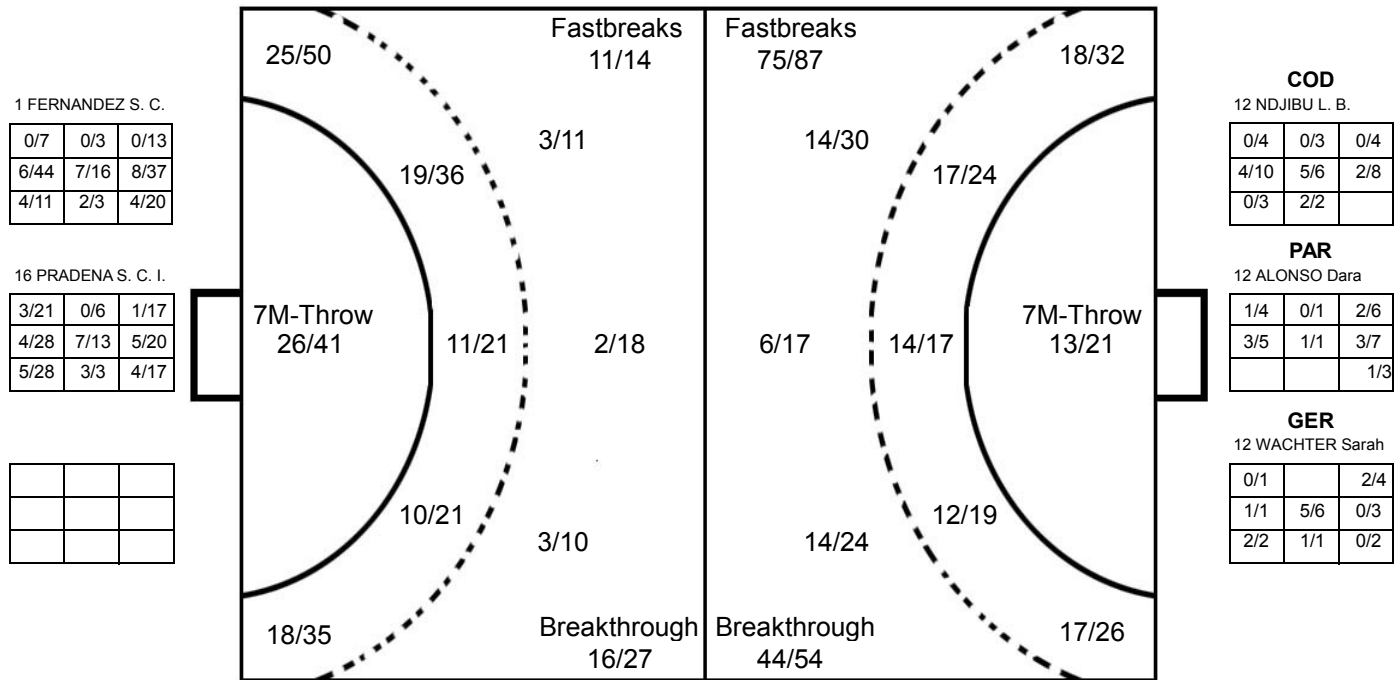

2016 IHF WOMEN'S YOUTH WORLD CHAMPIONSHIP IN SVK
TOTAL SHOT REPORT

UP TO MATCH 76

201612084-42-1/1

CHILE

1 FERNANDEZ S. C.	2 GOMEZ C. R. B.	3 DEVCIC M. L. A.	4 SEPULVEDA C. V.	5 RAMIREZ Romina	7 MONTENEGRO	8 MUNOZ V. P. I.	9 ELIZONDO I. C.
<table border="1"><tr><td></td><td></td><td></td></tr><tr><td></td><td></td><td></td></tr><tr><td></td><td></td><td></td></tr></table>	<table border="1"><tr><td></td><td>1</td><td>1</td></tr><tr><td>4</td><td></td><td>10</td></tr><tr><td>6</td><td></td><td>9</td></tr></table>	<table border="1"><tr><td></td><td></td><td></td></tr><tr><td></td><td></td><td>1</td></tr><tr><td></td><td></td><td></td></tr></table>	<table border="1"><tr><td>2</td><td>1</td><td>3</td></tr><tr><td></td><td></td><td></td></tr><tr><td>2</td><td></td><td></td></tr></table>	<table border="1"><tr><td>2</td><td>1</td><td>3</td></tr><tr><td></td><td>2</td><td>3</td></tr><tr><td></td><td>1</td><td>1</td></tr></table>	<table border="1"><tr><td>3</td><td>1</td><td></td></tr><tr><td>4</td><td></td><td>1</td></tr><tr><td></td><td></td><td>1</td></tr></table>	<table border="1"><tr><td></td><td></td><td>1</td></tr><tr><td>1</td><td>1</td><td>3</td></tr><tr><td>1</td><td></td><td>3</td></tr></table>	<table border="1"><tr><td>1</td><td></td><td>2</td></tr><tr><td>1</td><td>2</td><td>1</td></tr><tr><td></td><td></td><td>2</td></tr></table>
Post - 1 Miss - 0 Block - 0	Post - 3 Miss - 4 Block - 1	Post - 0 Miss - 0 Block - 0	Post - 1 Miss - 4 Block - 2	Post - 1 Miss - 2 Block - 0	Post - 2 Miss - 3 Block - 0	Post - 0 Miss - 1 Block - 0	Post - 1 Miss - 0 Block - 0
10 ALARCON A. S. A.	11 CASTRO ROJAS C.	14 MORENO C. C.	15 PEREZ G. V.	16 PRADENA S. C. I.	17 VALDERRAMA V. L.	20 ALVAREZ CASTRO	33 PEREZ S. Doris
<table border="1"><tr><td>2</td><td>1</td><td>1</td></tr><tr><td>2</td><td>1</td><td>1</td></tr><tr><td></td><td></td><td>2</td></tr></table>	<table border="1"><tr><td>1</td><td>1</td><td></td></tr><tr><td>4</td><td></td><td></td></tr><tr><td></td><td></td><td>1</td></tr></table>	<table border="1"><tr><td>1</td><td></td><td>3</td></tr><tr><td>4</td><td></td><td>4</td></tr><tr><td>1</td><td></td><td></td></tr></table>	<table border="1"><tr><td>2</td><td>1</td><td>2</td></tr><tr><td>6</td><td>1</td><td>3</td></tr><tr><td>1</td><td></td><td>1</td></tr></table>	<table border="1"><tr><td></td><td></td><td></td></tr><tr><td></td><td></td><td></td></tr><tr><td></td><td></td><td></td></tr></table>	<table border="1"><tr><td></td><td></td><td></td></tr><tr><td></td><td></td><td></td></tr><tr><td></td><td></td><td>1</td></tr></table>	<table border="1"><tr><td></td><td></td><td>2</td></tr><tr><td>4</td><td></td><td></td></tr><tr><td>2</td><td></td><td></td></tr></table>	<table border="1"><tr><td></td><td>2</td><td></td></tr><tr><td></td><td></td><td>3</td></tr><tr><td></td><td></td><td>1</td></tr></table>
Post - 3 Miss - 4 Block - 0	Post - 1 Miss - 1 Block - 0	Post - 3 Miss - 3 Block - 0	Post - 4 Miss - 2 Block - 1	Post - 0 Miss - 0 Block - 0	Post - 0 Miss - 1 Block - 0	Post - 2 Miss - 0 Block - 0	Post - 0 Miss - 0 Block - 0

OPPONENT

ANG 14 GILDA SIMAO P.	JPN 14 NAKAYAMA Kaho	RUS 39 S. Antonina	GER 21 FRANZ Nele	GER 27 MAIDHOF Julia	RUS 7 ZELENKOVA E.	COD 13 NSOLO W. Ruth A.	CRO 2 JAPUNDAZENA Tena
<table border="1"><tr><td></td><td>1</td><td>2</td></tr><tr><td>3</td><td>1</td><td>4</td></tr><tr><td></td><td></td><td>1</td></tr></table>	<table border="1"><tr><td>2</td><td></td><td></td></tr><tr><td>2</td><td></td><td>1</td></tr><tr><td>3</td><td></td><td>3</td></tr></table>	<table border="1"><tr><td>2</td><td></td><td></td></tr><tr><td>3</td><td>1</td><td>1</td></tr><tr><td>1</td><td></td><td>1</td></tr></table>	<table border="1"><tr><td>1</td><td></td><td>2</td></tr><tr><td>1</td><td>1</td><td>2</td></tr><tr><td></td><td></td><td>1</td></tr></table>	<table border="1"><tr><td></td><td></td><td>1</td></tr><tr><td>4</td><td>1</td><td>2</td></tr><tr><td></td><td></td><td></td></tr></table>	<table border="1"><tr><td></td><td>1</td><td>3</td></tr><tr><td>2</td><td>1</td><td>1</td></tr><tr><td></td><td></td><td></td></tr></table>	<table border="1"><tr><td></td><td></td><td></td></tr><tr><td>2</td><td></td><td>2</td></tr><tr><td>1</td><td></td><td>2</td></tr></table>	<table border="1"><tr><td>1</td><td>2</td><td></td></tr><tr><td>2</td><td></td><td>1</td></tr><tr><td></td><td></td><td>1</td></tr></table>
Post - 0 Miss - 0 Block - 0	Post - 2 Miss - 1 Block - 0	Post - 1 Miss - 0 Block - 0	Post - 0 Miss - 0 Block - 0	Post - 0 Miss - 0 Block - 0	Post - 0 Miss - 0 Block - 0	Post - 1 Miss - 1 Block - 0	Post - 0 Miss - 0 Block - 0
COD 11 BAMBI KASONGA	GER 5 HURST Isabell	JPN 5 YOSHIOKA Saya	RUS 9 KUDRIAVTSEVA E.	CRO 3 KARLOVCAN Korina	CRO 25 HORVAT	GER 11 ZSCHOCKE Mia	JPN 8 NAMIKI Risa
<table border="1"><tr><td></td><td></td><td>1</td></tr><tr><td>2</td><td></td><td>1</td></tr><tr><td>2</td><td></td><td></td></tr></table>	<table border="1"><tr><td>1</td><td>1</td><td>1</td></tr><tr><td>3</td><td></td><td></td></tr><tr><td></td><td></td><td></td></tr></table>	<table border="1"><tr><td>1</td><td></td><td>1</td></tr><tr><td>1</td><td></td><td>1</td></tr><tr><td>1</td><td></td><td>1</td></tr></table>	<table border="1"><tr><td>1</td><td></td><td>1</td></tr><tr><td>1</td><td></td><td>1</td></tr><tr><td>1</td><td></td><td>1</td></tr></table>	<table border="1"><tr><td>1</td><td></td><td>1</td></tr><tr><td>1</td><td>1</td><td>1</td></tr><tr><td></td><td></td><td></td></tr></table>	<table border="1"><tr><td></td><td></td><td></td></tr><tr><td>2</td><td></td><td>1</td></tr><tr><td>1</td><td></td><td>1</td></tr></table>	<table border="1"><tr><td>2</td><td></td><td>1</td></tr><tr><td></td><td></td><td>2</td></tr><tr><td></td><td></td><td></td></tr></table>	<table border="1"><tr><td></td><td></td><td>2</td></tr><tr><td>2</td><td></td><td></td></tr><tr><td></td><td></td><td>1</td></tr></table>
Post - 2 Miss - 1 Block - 0	Post - 0 Miss - 0 Block - 0	Post - 1 Miss - 2 Block - 0	Post - 0 Miss - 0 Block - 0	Post - 0 Miss - 0 Block - 0	Post - 1 Miss - 0 Block - 0	Post - 0 Miss - 1 Block - 0	Post - 0 Miss - 0 Block - 0